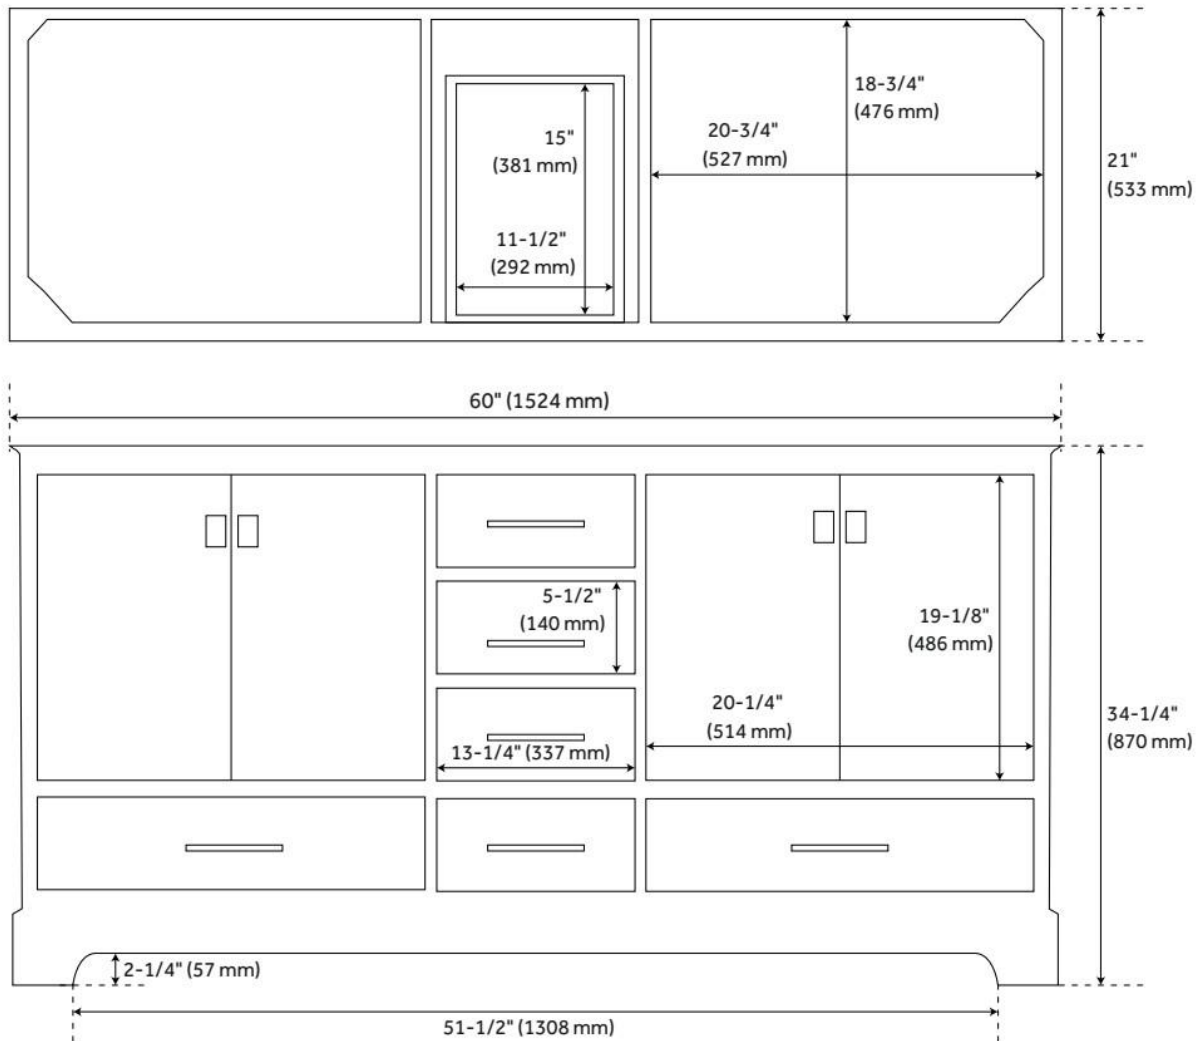

# 60" QUEN DOUBLE VANITY WITH UNDERMOUNT SINKS - GRAY

SKU: 953527-60-UM

Code: SH480709, SH480710, SH480711, SH480712, SH480713

## FEATURES

- Material: Wood
- Number of Doors: 4
- Number of Drawers: 6
- Dovetail Drawers: Yes
- Hardware Finish: Brushed Nickel
- Built-In Adjusters: Yes

LISTED ID: 506895

# 60" QUEN DOUBLE VANITY WITH UNDERMOUNT SINKS - GRAY

SKU: 953527-60-UM

Code: SH480709, SH480710, SH480711, SH480712, SH480713

REVISED 8/6/2024