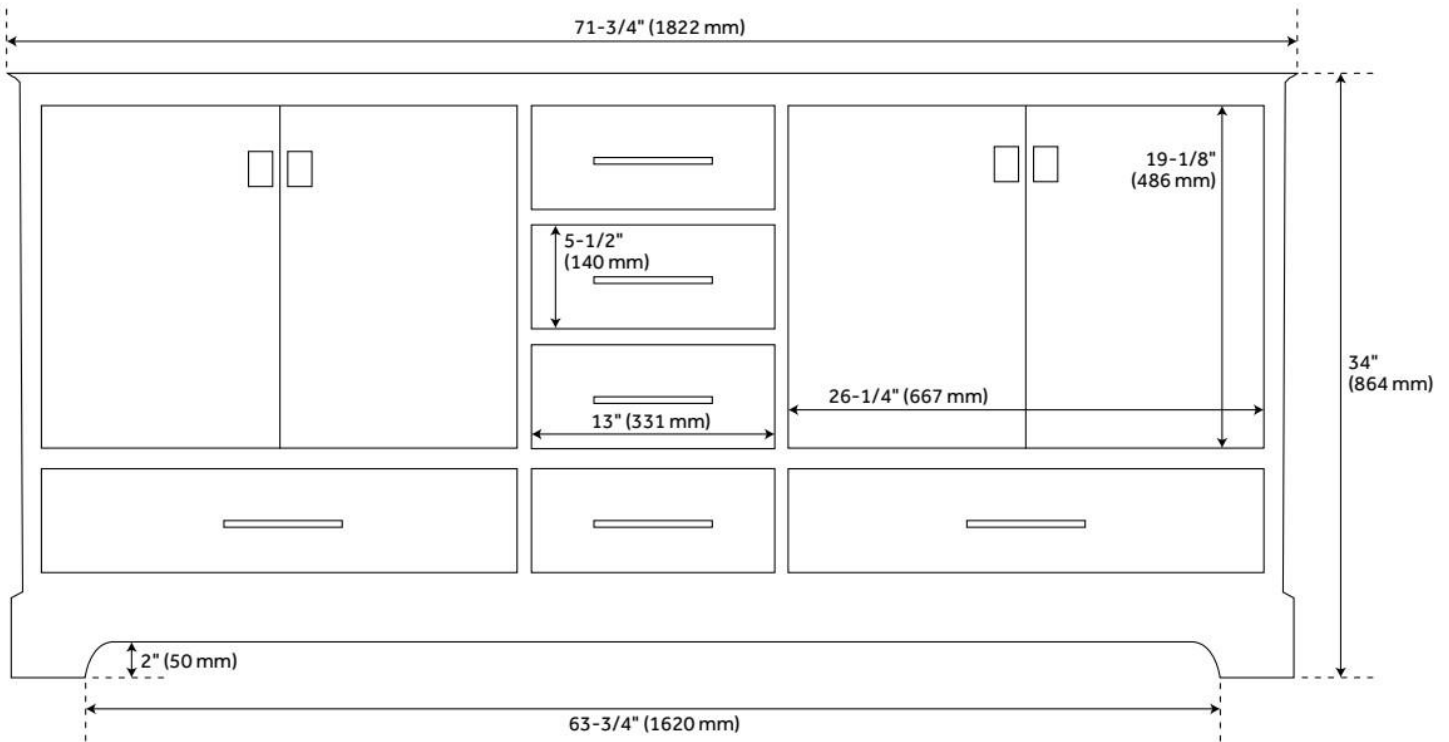

72" QUEN DOUBLE VANITY WITH RECTANGULAR UNDERMOUNT SINKS - GRAY

SKU: 953527-72-RUMB

Code: SH480761, SH480763, SH480759, SH480765, SH480768, SH480766, SH480760, SH480762, SH480764, SH480767

FEATURES

- Material: Wood
- Number of Doors: 4
- Number of Drawers: 6
- Dovetail Drawers: Yes
- Hardware Finish: Brushed Nickel
- Built-In Adjusters: Yes

LISTED ID: 506897

ADDITIONAL FEATURES

- Includes a matching backsplash and a pair of white porcelain sinks.
- Granite is A-grade. Polished Carrara Marble is sourced from Italy.
- Each stone top is carved from a single piece of stone and will feature natural variations.
- All dimensions are ($\pm 1/2$ ").

REVISED 8/12/2024

72" QUEN DOUBLE VANITY WITH RECTANGULAR UNDERMOUNT SINKS - GRAY

SKU: 953527-72-RUMB

Code: SH480761, SH480763, SH480759, SH480765, SH480768, SH480766, SH480760, SH480762, SH480764, SH480767