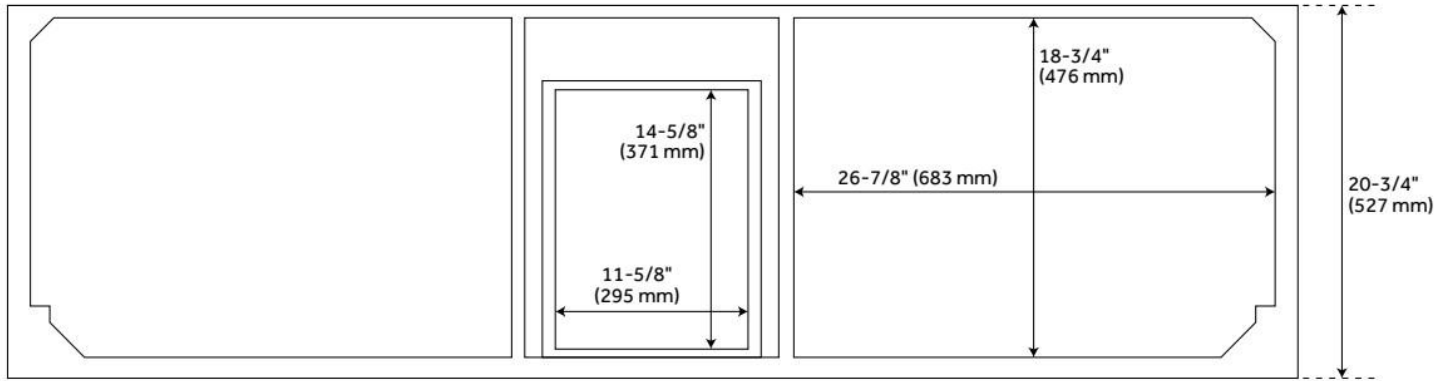

72" QUEN DOUBLE VANITY WITH RECTANGULAR UNDERMOUNT SINKS - GRAY

SKU: 953527-72-RUMB

Code: SH480761, SH480763, SH480759, SH480765, SH480768, SH480766, SH480760, SH480762, SH480764, SH480767

FEATURES

- Material: Wood
- Number of Doors: 4
- Number of Drawers: 6
- Dovetail Drawers: Yes
- Hardware Finish: Brushed Nickel
- Built-In Adjusters: Yes

LISTED ID: 506897

ADDITIONAL FEATURES

- Includes a matching backsplash and a pair of white porcelain sinks.
- Granite is A-grade. Polished Carrara Marble is sourced from Italy.
- Each stone top is carved from a single piece of stone and will feature natural variations.
- All dimensions are ($\pm 1/2$ ").

REVISED 8/12/2024

72" QUEN DOUBLE VANITY WITH RECTANGULAR UNDERMOUNT SINKS - GRAY

SKU: 953527-72-RUMB

Code: SH480761, SH480763, SH480759, SH480765, SH480768, SH480766, SH480760, SH480762, SH480764, SH480767