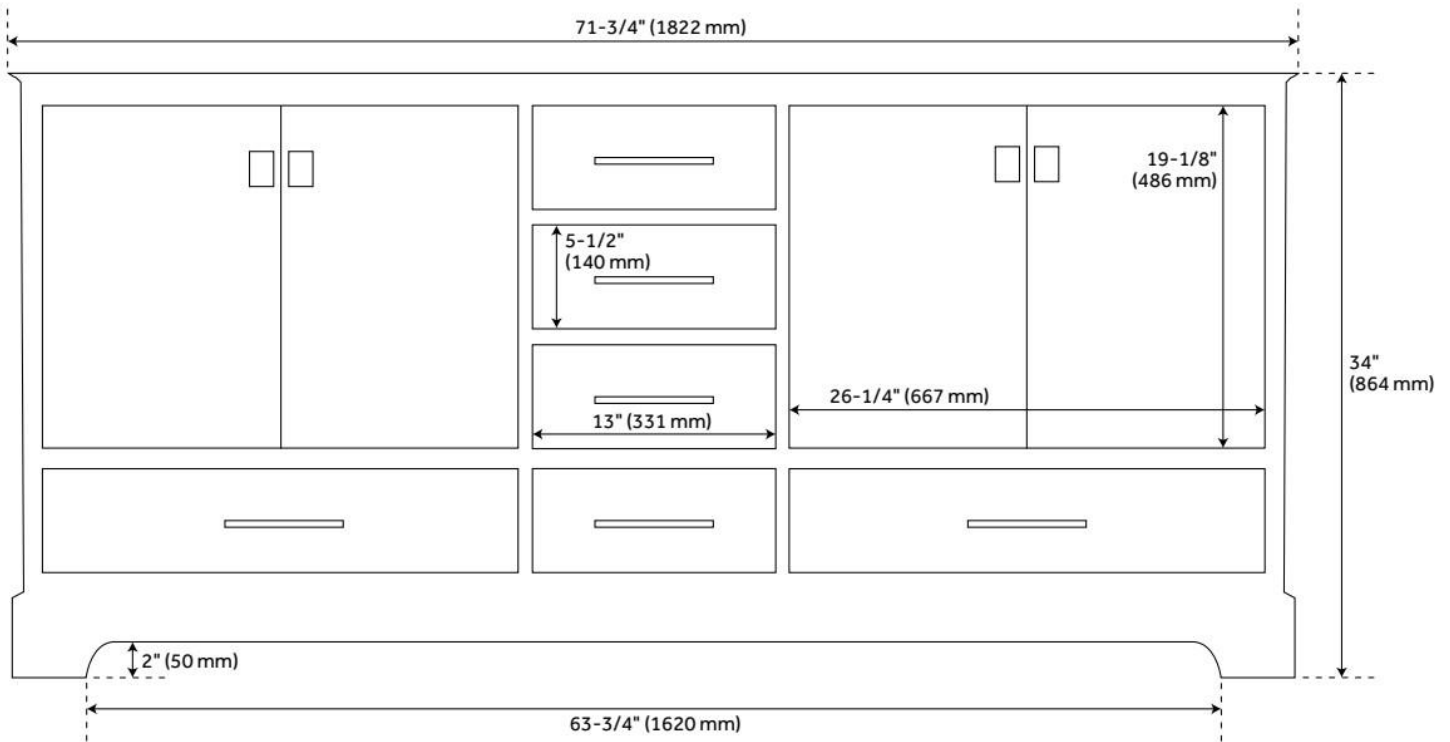

72" QUEN DOUBLE VANITY WITH UNDERMOUNT SINKS - GRAY

SKU: 953527-72-UM

Code: SH480756, SH480754, SH480755, SH480757, SH480753

FEATURES

- Material: Wood
- Number of Doors: 4
- Number of Drawers: 6
- Dovetail Drawers: Yes
- Hardware Finish: Brushed Nickel
- Built-In Adjusters: Yes

LISTED ID: 506895

ADDITIONAL FEATURES

- Includes a matching backsplash and a white porcelain sinks.
- Granite is A-grade. Polished Carrara Marble is sourced from Italy.
- Each stone top is carved from a single piece of stone and will feature natural variations.
- All dimensions are ($\pm 1/2"$).

REVISED 7/31/2024

72" QUEN DOUBLE VANITY WITH UNDERMOUNT SINKS - GRAY

SKU: 953527-72-UM

Code: SH480756, SH480754, SH480755, SH480757, SH480753

REVISED 7/31/2024