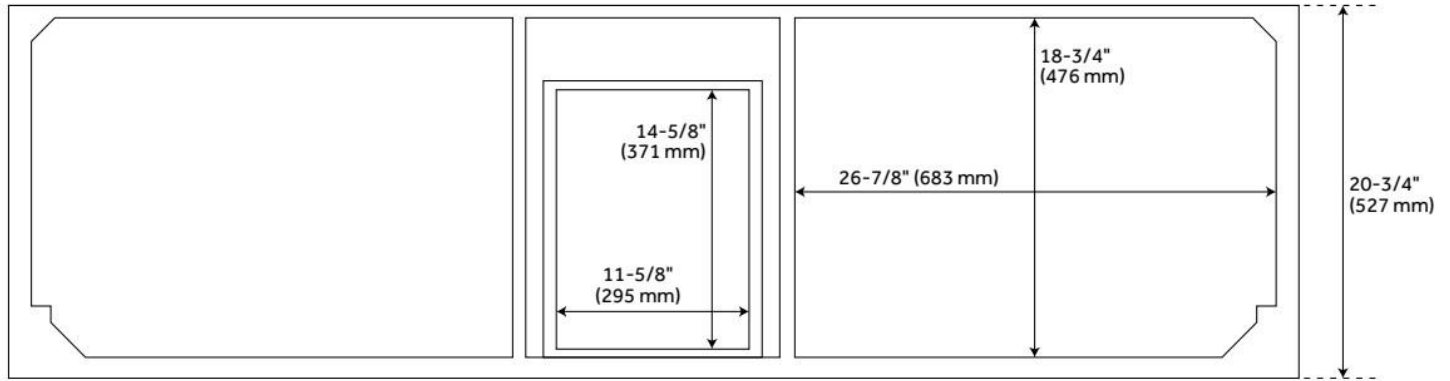

72" QUEN DOUBLE VANITY WITH UNDERMOUNT SINKS - GRAY

SKU: 953527-72-UM

Code: SH480756, SH480754, SH480755, SH480757, SH480753

REVISED 7/31/2024