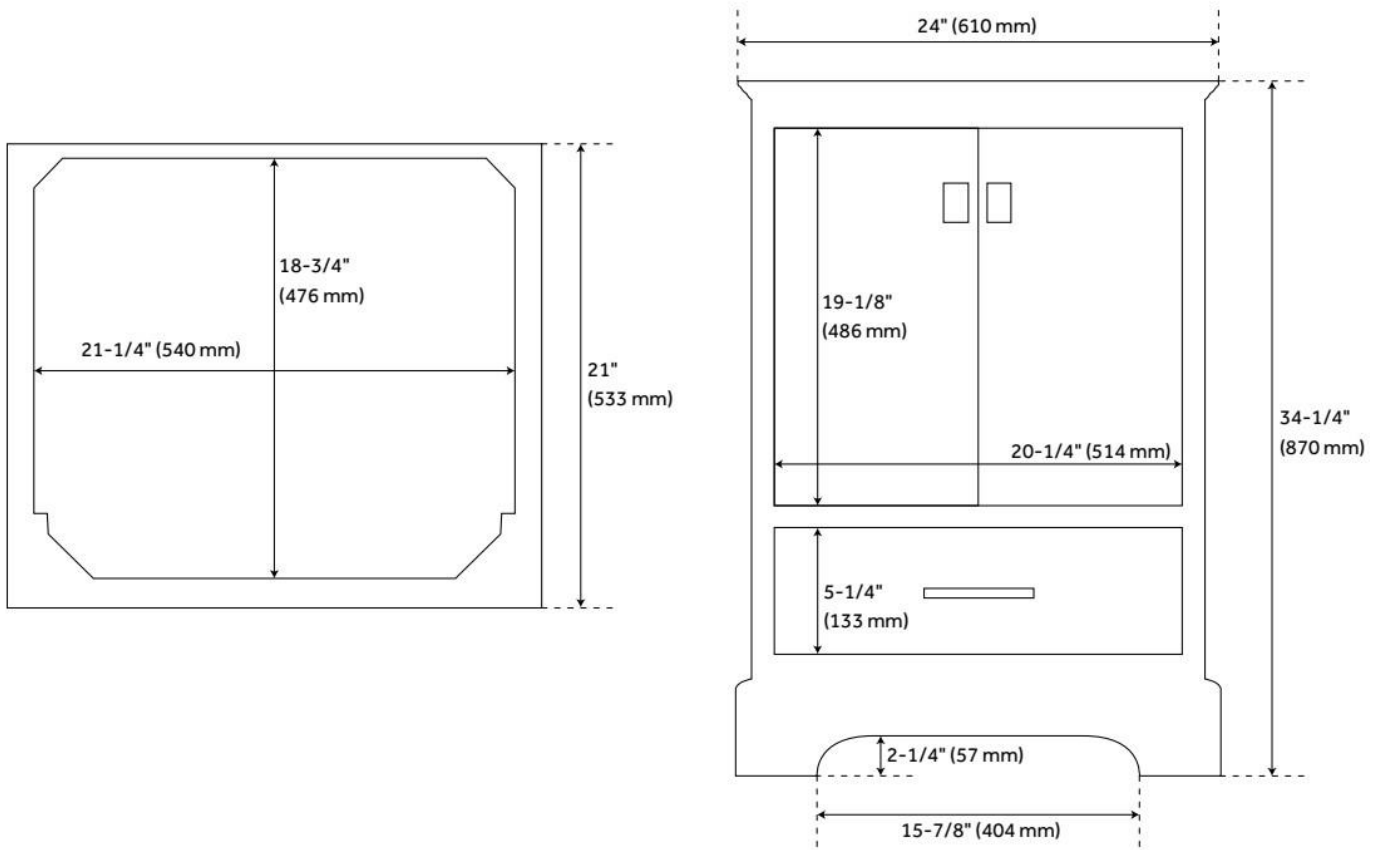

24" QUEN VANITY WITH RECTANGULAR UNDERMOUNT SINK - SOFT WHITE

SKU: 953528-24-RUMB

Code: SH480582, SH480584, SH480579, SH480580, SH480588, SH480581, SH480585, SH480583, SH480578, SH480586

FEATURES

Material: Wood
Product Finish: Soft White
Number of Doors: 2
Number of Drawers: 1
Dovetail Drawers: Yes
Hardware Finish: Satin Brass
Built-In Adjusters: Yes

LISTED ID: 506894

ADDITIONAL FEATURES

- [Wood finish samples available.](#)

REVISED 8/12/2024

24" QUEN VANITY WITH RECTANGULAR UNDERMOUNT SINK - SOFT WHITE

SKU: 953528-24-RUMB

Code: SH480582, SH480584, SH480579, SH480580, SH480588, SH480581, SH480585, SH480583, SH480578, SH480586