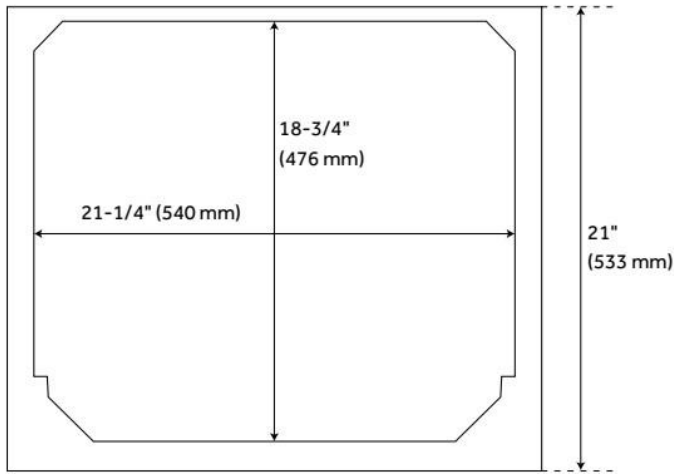

24" QUEN VANITY WITH UNDERMOUNT SINK - SOFT WHITE

SKU: 953528-24-UM

Code: SH480576, SH480574, SH480575, SH480577, SH480573

REVISED 8/12/2024