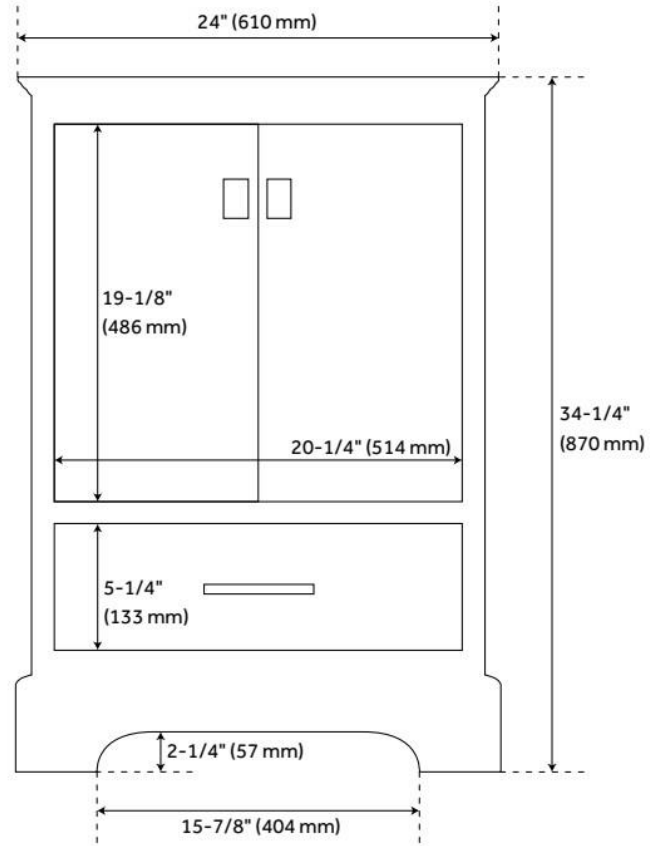

## FEATURES

Material: Wood  
Product Finish: Soft White  
Number of Doors: 2  
Number of Drawers: 1  
Dovetail Drawers: Yes  
Hardware Finish: Satin Brass  
Built-In Adjusters: Yes

LISTED ID: 506895

# 24" QUEN VANITY WITH UNDERMOUNT SINK - SOFT WHITE

SKU: 953528-24-UM

Code: SH480576, SH480574, SH480575, SH480577, SH480573

REVISED 8/12/2024