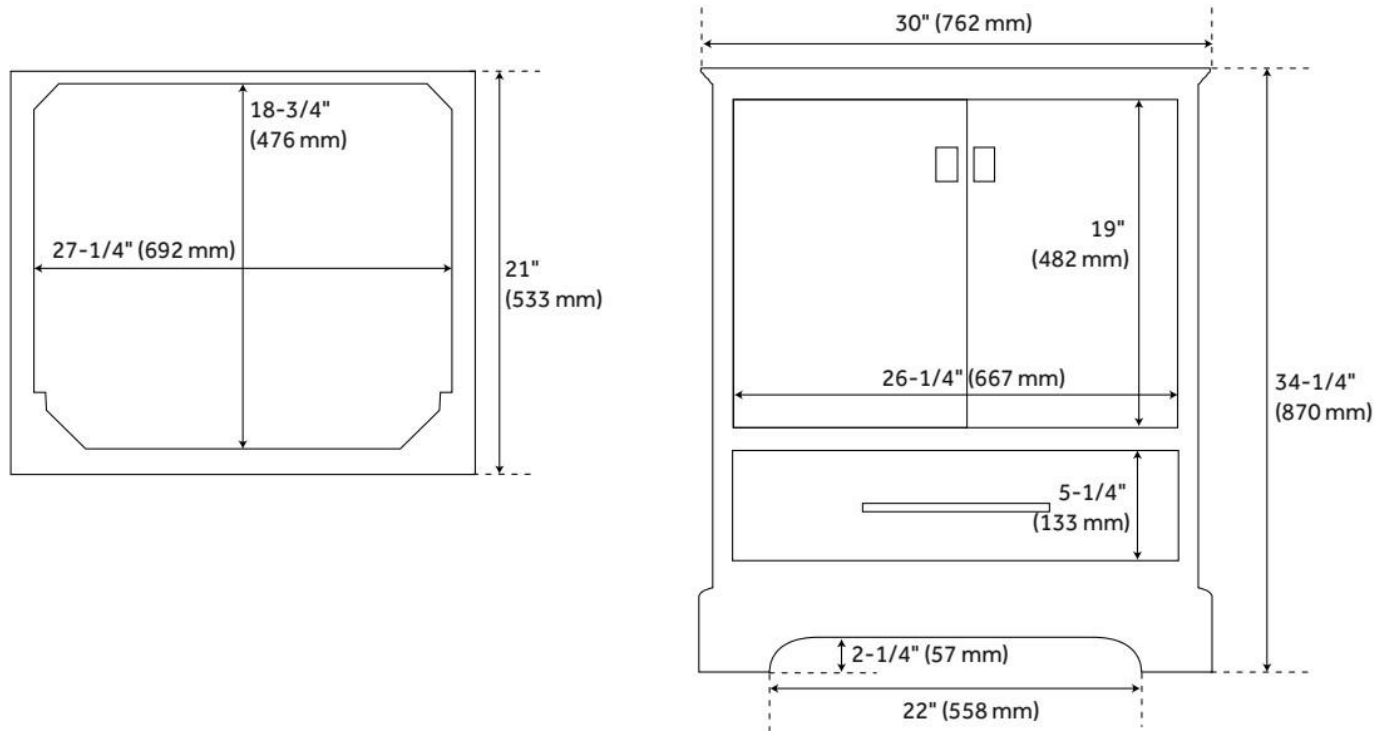

# 30" QUEN VANITY WITH RECTANGULAR UNDERMOUNT SINK - SOFT WHITE

SKU: 953528-30-RUMB

Code: SH480622, SH480623, SH480624, SH480625, SH480626, SH480627, SH480628, SH480629, SH480630, SH480631, SH480632

## ADDITIONAL FEATURES

- Includes a matching backsplash and white porcelain sink.
- Granite is A-grade. Polished Carrara Marble is sourced from Italy.
- Each stone top is carved from a single piece of stone and will feature natural variations.
- See Installation Instructions for directions to attach the vanity top and sink.
- All dimensions are ( $\pm 1/2''$ ).
- [Wood finish samples available.](#)

# 30" QUEN VANITY WITH RECTANGULAR UNDERMOUNT SINK - SOFT WHITE

SKU: 953528-30-RUMB

Code: SH480622, SH480623, SH480624, SH480625, SH480626, SH480627, SH480628, SH480629, SH480630, SH480631, SH480632

REVISED 7/31/2024