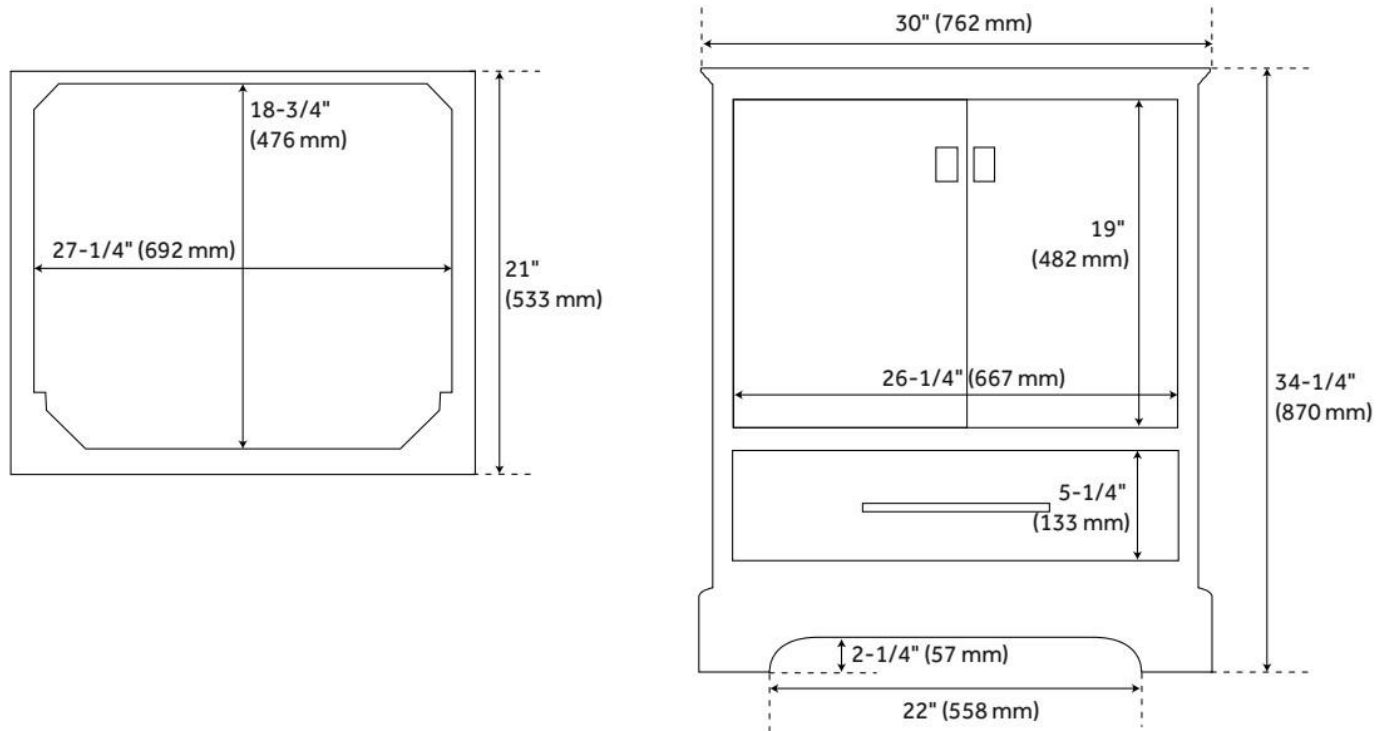

30" QUEN VANITY WITH UNDERMOUNT SINK - SOFT WHITE

SKU: 953528-30-UM

Code: SH480617, SH480618, SH480619, SH480620, SH480621

FEATURES

Material: Wood
Product Finish: Soft White
Number of Doors: 2
Number of Drawers: 1
Soft-Close Hinges: Yes
Soft-Close Slides: Yes
Dovetail Drawers: Yes
Hardware Finish: Satin Brass
Built-In Adjusters: Yes

LISTED ID: 506895

ADDITIONAL FEATURES

- [Wood finish samples available.](#)

REVISED 8/6/2024

30" QUEN VANITY WITH UNDERMOUNT SINK - SOFT WHITE

SKU: 953528-30-UM

Code: SH480617, SH480618, SH480619, SH480620, SH480621