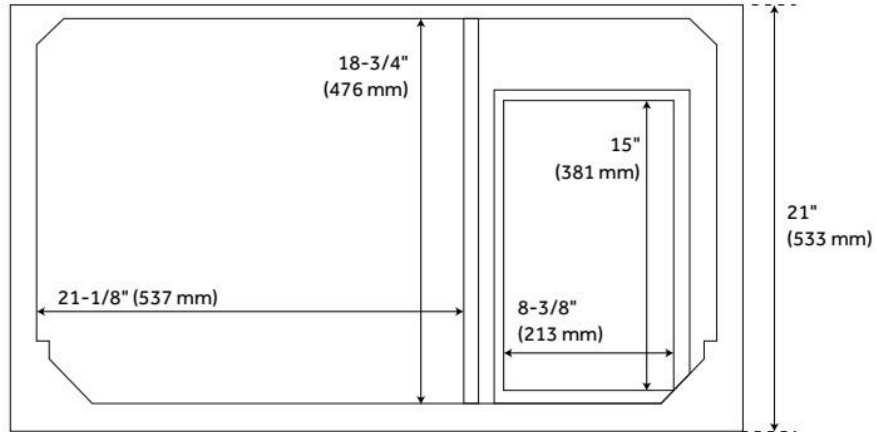

36" QUEN VANITY WITH LEFT OFFSET RECTANGULAR UNDERMOUNT SINK - SOFT WHITE

SKU: 953528-36-RUMB

Code: SH480658, SH480657

REVISED 8/7/2024