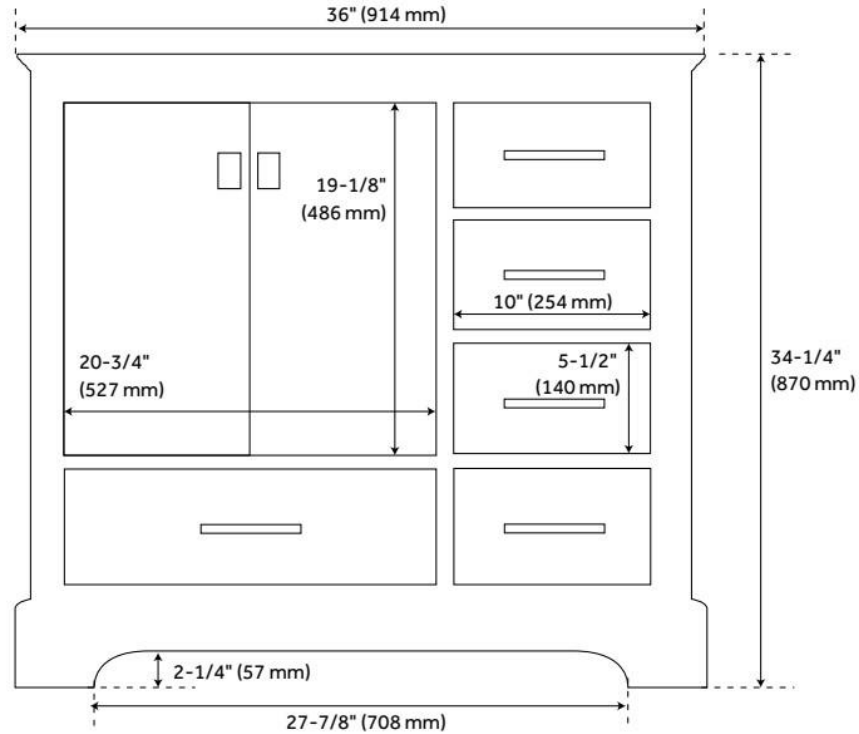

36" QUEN VANITY WITH LEFT OFFSET RECTANGULAR UNDERMOUNT SINK - SOFT WHITE

SKU: 953528-36-RUMB

Code: SH480658, SH480657

REVISED 8/7/2024