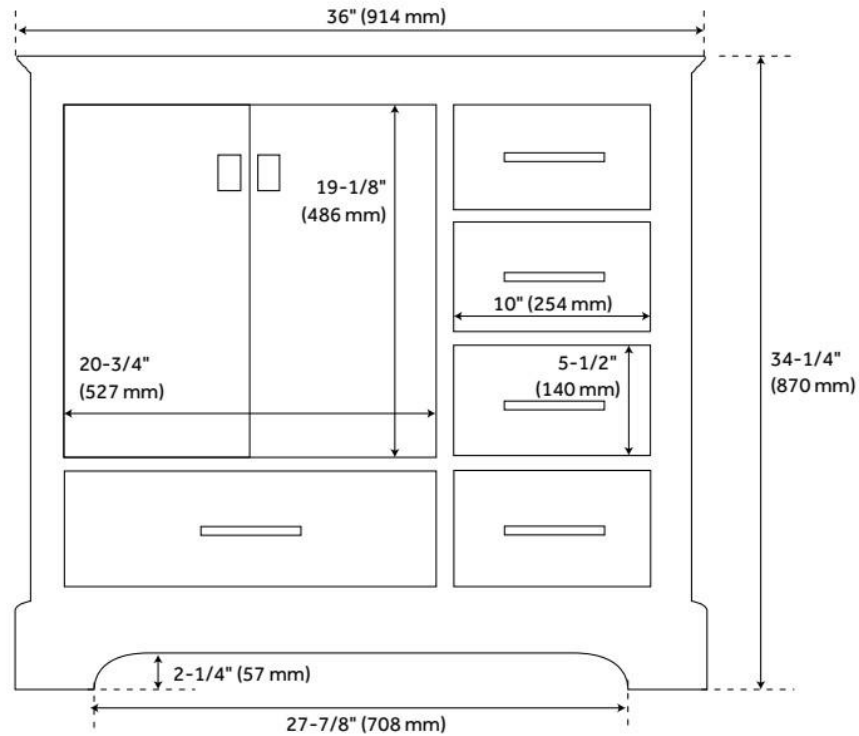

36" QUEN VANITY WITH LEFT OFFSET RECTANGULAR UNDERMOUNT SINK - SOFT WHITE

SKU: 953528-36-RUMB

Code: SH480658, SH480657, SH559021

REVISED 11/18/2024