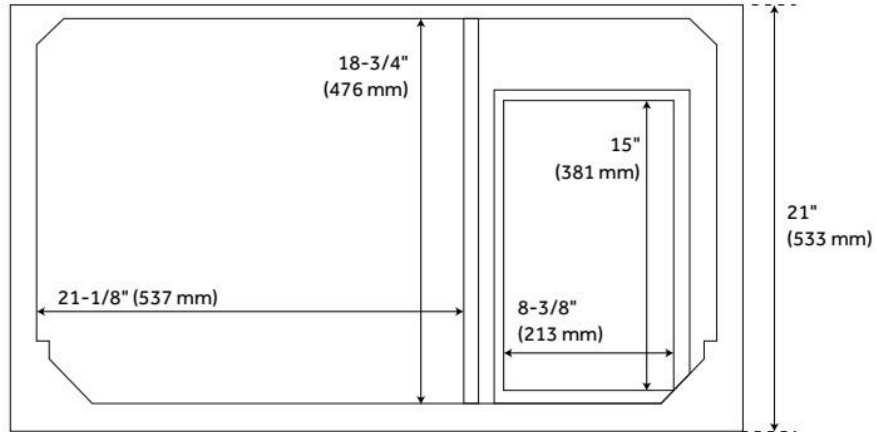

36" QUEN VANITY WITH LEFT OFFSET RECTANGULAR UNDERMOUNT SINK - SOFT WHITE

SKU: 953528-36-RUMB

Code: SH480658, SH480657, SH559021

REVISED 11/18/2024