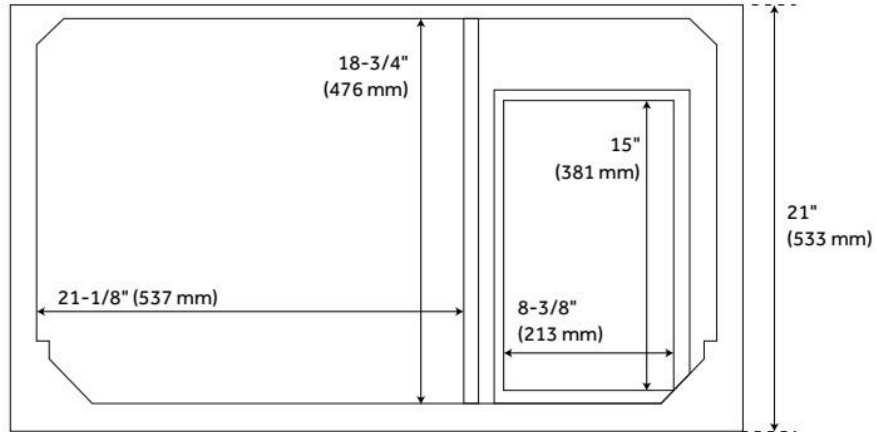

36" QUEN VANITY WITH UNDERMOUNT SINK - SOFT WHITE

SKU: 953528-36-UM

Code: SH480655, SH480653, SH480654, SH480656

REVISED 8/12/2024