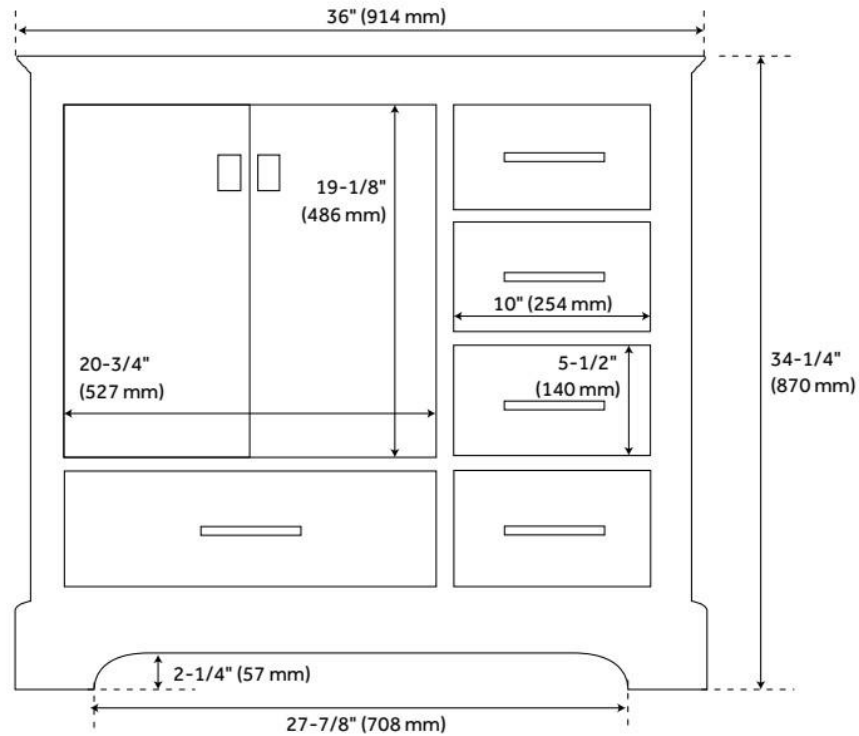

36" QUEN VANITY WITH UNDERMOUNT SINK - SOFT WHITE

SKU: 953528-36-UM

Code: SH480655, SH480653, SH480654, SH480656

REVISED 8/12/2024