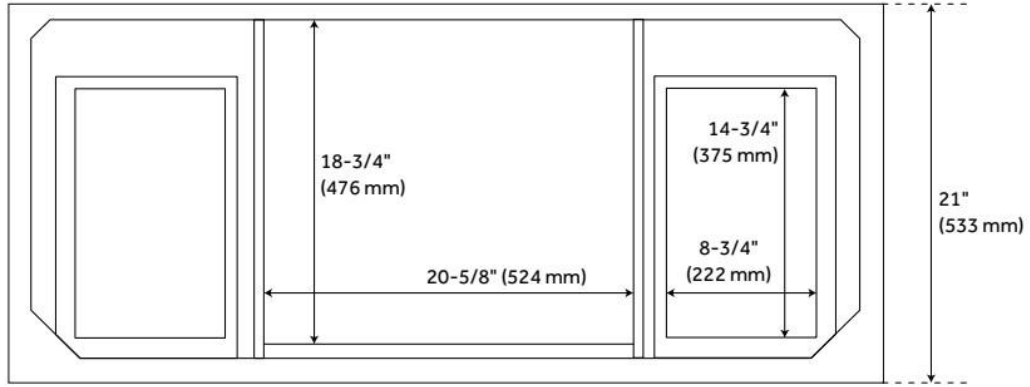

48" QUEN VANITY WITH RECTANGULAR UNDERMOUNT SINK - SOFT WHITE

SKU: 953528-48-RUMB

Code: SH480692, SH480693, SH480694, SH480695, SH480696, SH480697, SH480698, SH480699, SH480701, SH480702

FEATURES

Material: Wood
Product Finish: Soft White
Number of Doors: 2
Number of Drawers: 9
Dovetail Drawers: Yes
Hardware Finish: Satin Brass
Built-In Adjusters: Yes

LISTED ID: 506897

ADDITIONAL FEATURES

- [Wood finish samples available.](#)

REVISED 8/12/2024

48" QUEN VANITY WITH RECTANGULAR UNDERMOUNT SINK - SOFT WHITE

SKU: 953528-48-RUMB

Code: SH480692, SH480693, SH480694, SH480695, SH480696, SH480697, SH480698, SH480699, SH480701, SH480702