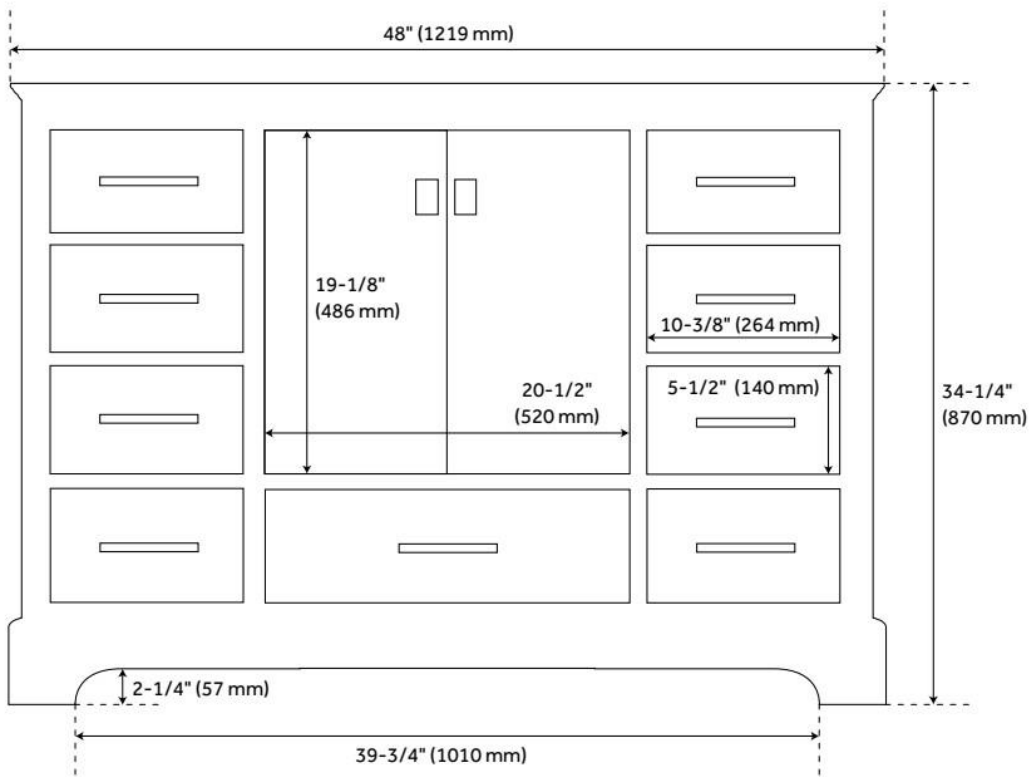

48" QUEN VANITY WITH RECTANGULAR UNDERMOUNT SINK - SOFT WHITE

SKU: 953528-48-RUMB

Code: SH480692, SH480693, SH480694, SH480695, SH480696, SH480697, SH480698, SH480699, SH480701, SH480702

FEATURES

Material: Wood
Product Finish: Soft White
Number of Doors: 2
Number of Drawers: 9
Dovetail Drawers: Yes
Hardware Finish: Satin Brass
Built-In Adjusters: Yes

LISTED ID: 506897

ADDITIONAL FEATURES

- [Wood finish samples available.](#)

REVISED 8/12/2024

48" QUEN VANITY WITH RECTANGULAR UNDERMOUNT SINK - SOFT WHITE

SKU: 953528-48-RUMB

Code: SH480692, SH480693, SH480694, SH480695, SH480696, SH480697, SH480698, SH480699, SH480701, SH480702