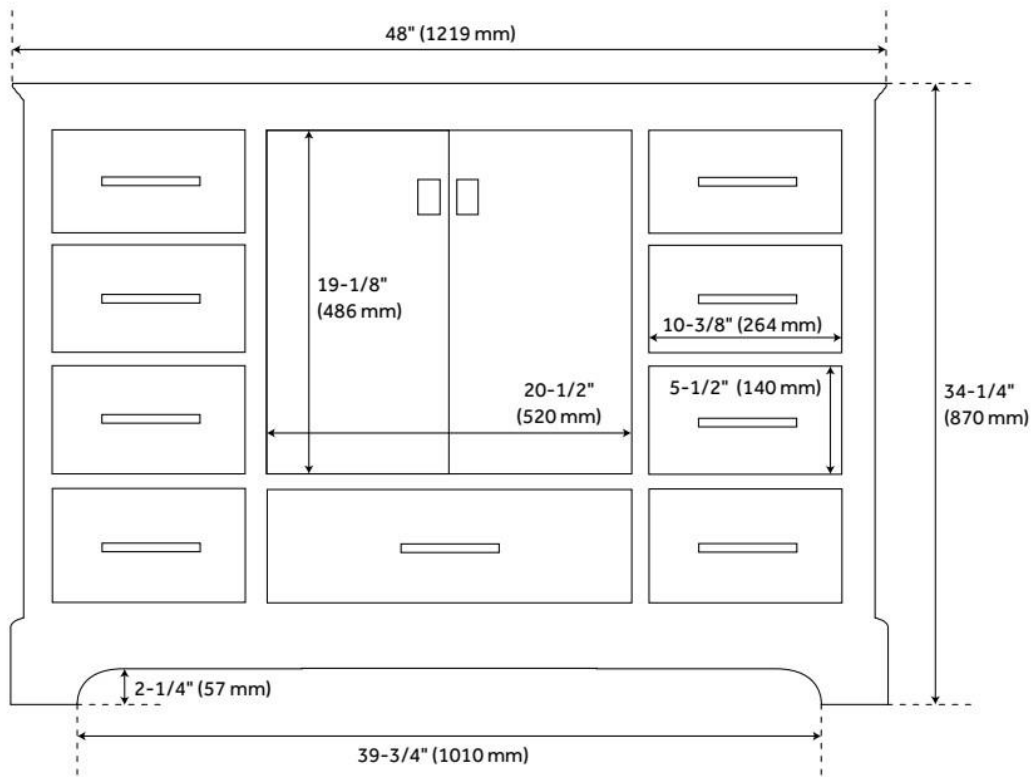

48" QUEN VANITY WITH UNDERMOUNT SINK - SOFT WHITE

SKU: 953528-48-UM

Code: SH480687, SH480688, SH480689, SH480690, SH480691

FEATURES

Material: Wood
Product Finish: Soft White
Number of Doors: 2
Number of Drawers: 9
Dovetail Drawers: Yes
Hardware Finish: Satin Brass
Built-In Adjusters: Yes

LISTED ID: 506895

ADDITIONAL FEATURES

- [Wood finish samples available.](#)

REVISED 8/6/2024

48" QUEN VANITY WITH UNDERMOUNT SINK - SOFT WHITE

SKU: 953528-48-UM

Code: SH480687, SH480688, SH480689, SH480690, SH480691