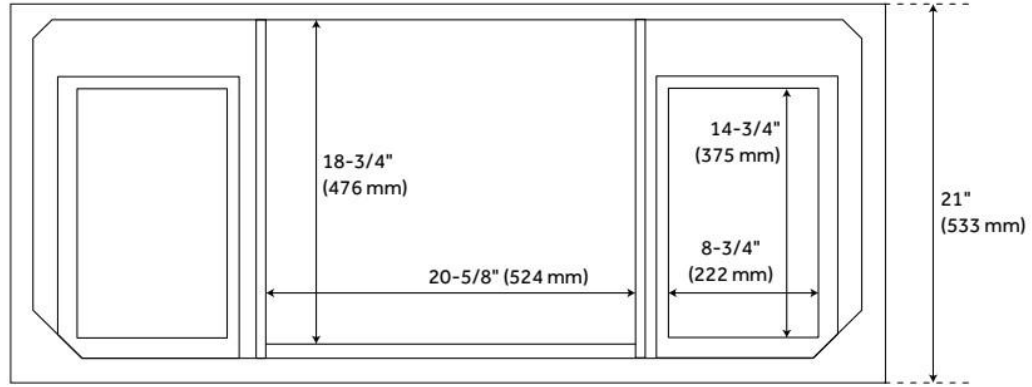

48" QUEN VANITY WITH UNDERMOUNT SINK - SOFT WHITE

SKU: 953528-48-UM

Code: SH480687, SH480688, SH480689, SH480690, SH480691

FEATURES

Material: Wood
Product Finish: Soft White
Number of Doors: 2
Number of Drawers: 9
Dovetail Drawers: Yes
Hardware Finish: Satin Brass
Built-In Adjusters: Yes

LISTED ID: 506895

ADDITIONAL FEATURES

- [Wood finish samples available.](#)

REVISED 8/6/2024

48" QUEN VANITY WITH UNDERMOUNT SINK - SOFT WHITE

SKU: 953528-48-UM

Code: SH480687, SH480688, SH480689, SH480690, SH480691