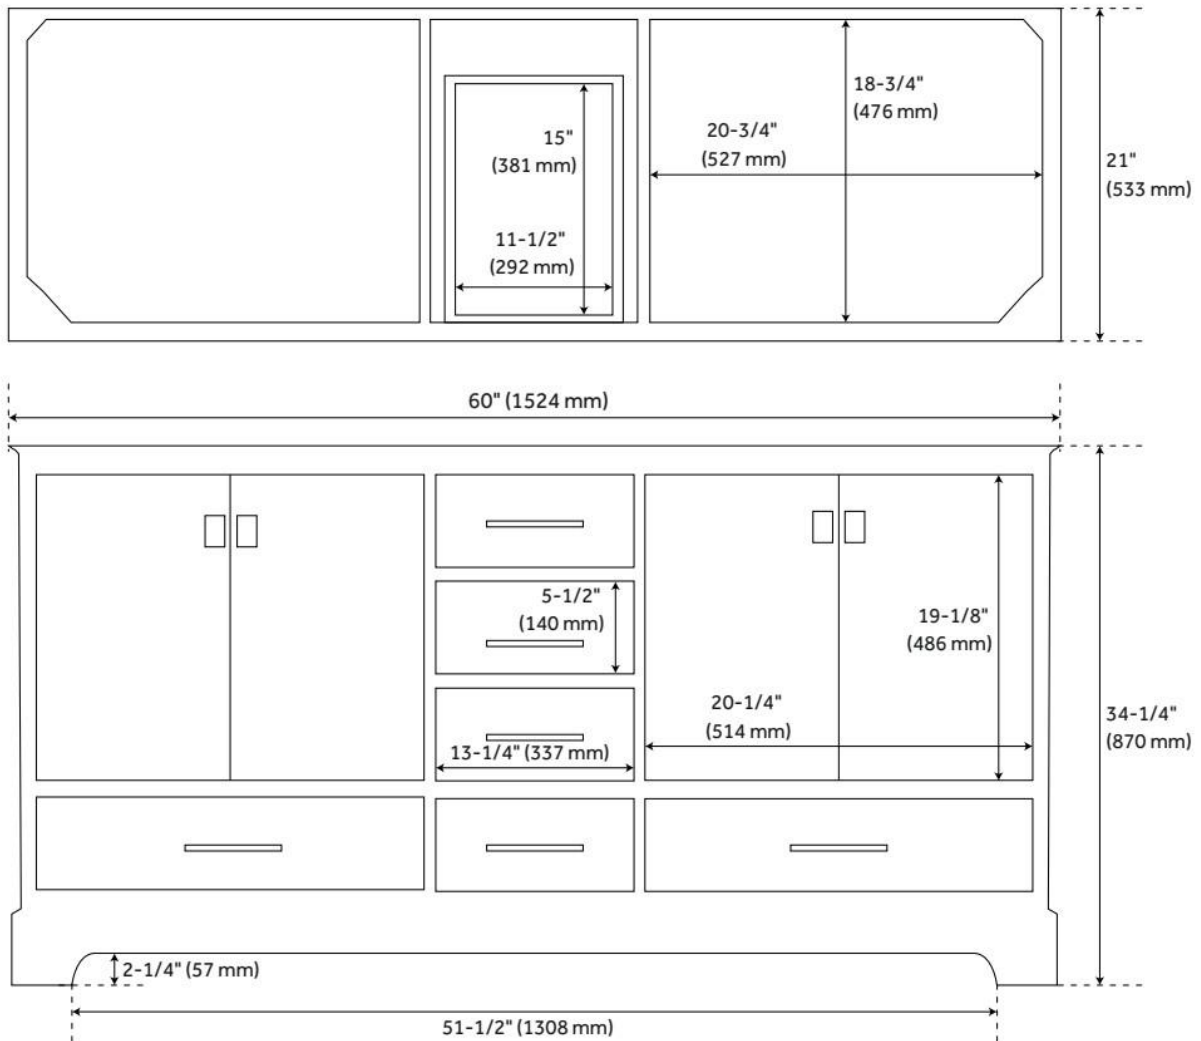

60" QUEN DOUBLE VANITY WITH UNDERMOUNT SINKS - SOFT WHITE

SKU: 953528-60-UM

Code: SH480734, SH480732, SH480733, SH480735, SH480731

FEATURES

Material: Wood
Product Finish: Soft White
Number of Doors: 4
Number of Drawers: 6
Dovetail Drawers: Yes
Hardware Finish: Satin Brass
Built-In Adjusters: Yes

LISTED ID: 506895

ADDITIONAL FEATURES

- [Wood finish samples available.](#)

REVISED 8/12/2024

60" QUEN DOUBLE VANITY WITH UNDERMOUNT SINKS - SOFT WHITE

SKU: 953528-60-UM

Code: SH480734, SH480732, SH480733, SH480735, SH480731