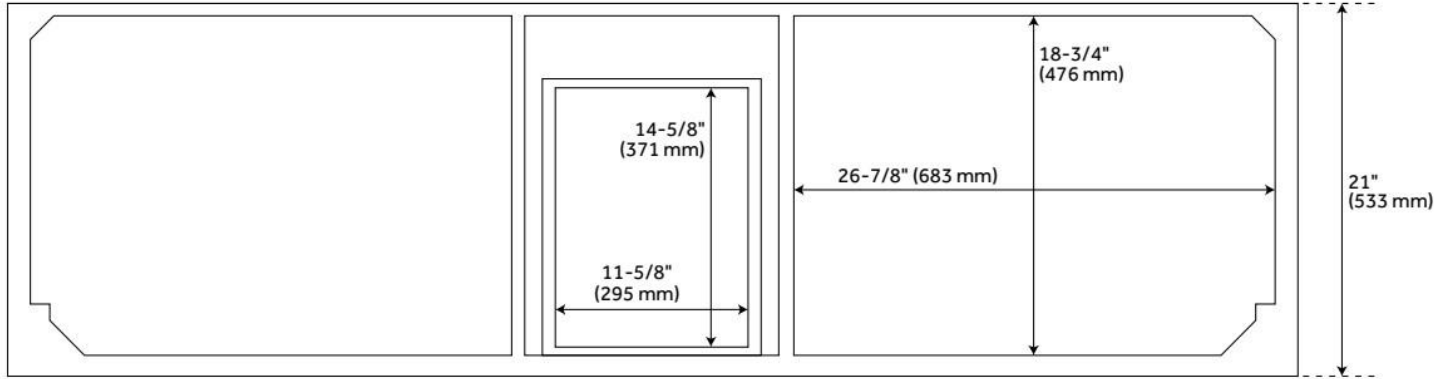

72" QUEN DOUBLE VANITY WITH RECTANGULAR UNDERMOUNT SINKS - SOFT WHITE

SKU: 953528-72-RUMB

Code: SH480781, SH480782, SH480783, SH480784, SH480785, SH480786, SH480787, SH480788, SH480789, SH480790

FEATURES

LISTED ID: 506897

ADDITIONAL FEATURES

- Includes a matching backsplash and a pair of white porcelain sinks.
- Granite is A-grade. Polished Carrara Marble is sourced from Italy.
- Each stone top is carved from a single piece of stone and will feature natural variations.
- All dimensions are ($\pm 1/2"$).
- [Wood finish samples available.](#)

REVISED 8/12/2024

72" QUEN DOUBLE VANITY WITH RECTANGULAR UNDERMOUNT SINKS - SOFT WHITE

SKU: 953528-72-RUMB

Code: SH480781, SH480782, SH480783, SH480784, SH480785, SH480786, SH480787, SH480788, SH480789, SH480790