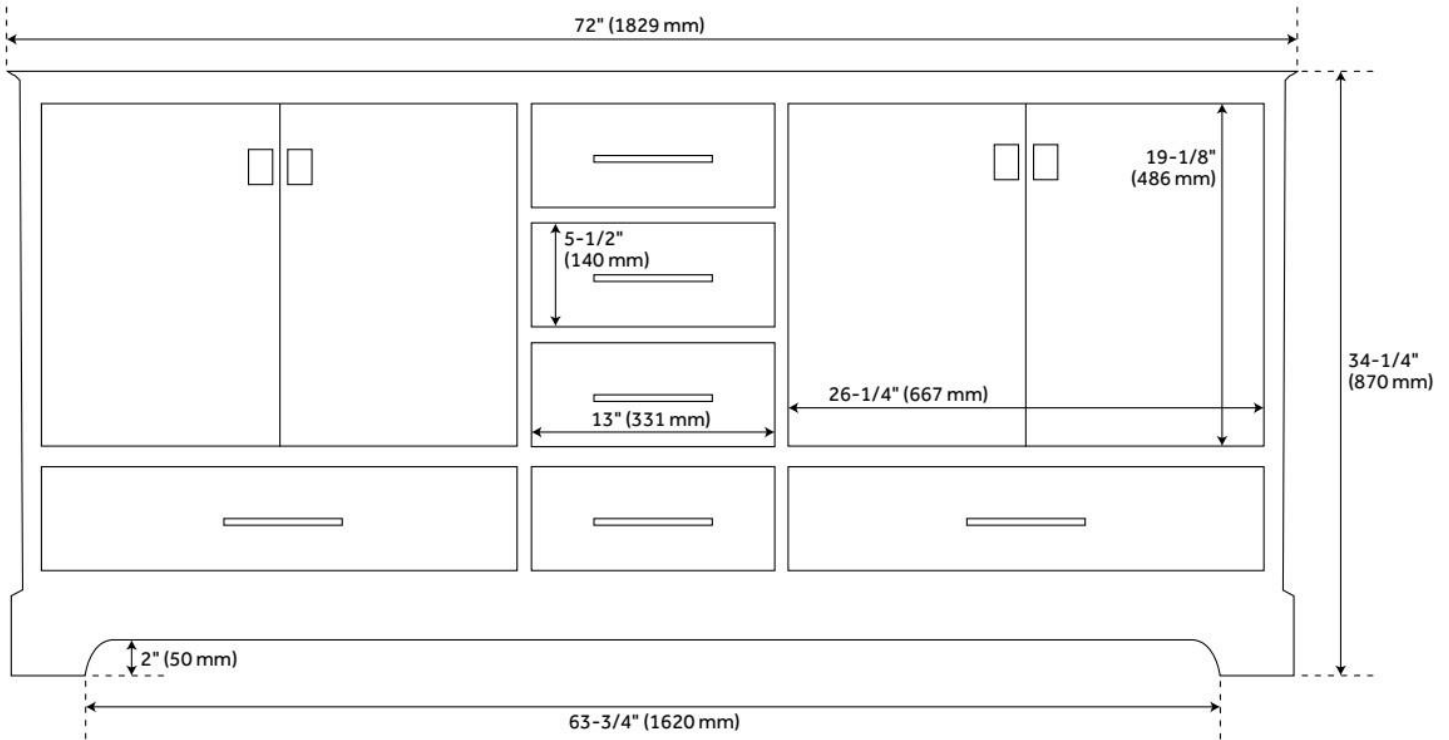

72" QUEN DOUBLE VANITY WITH RECTANGULAR UNDERMOUNT SINKS - SOFT WHITE

SKU: 953528-72-RUMB

Code: SH480781, SH480782, SH480783, SH480784, SH480785, SH480786, SH480787, SH480788, SH480789, SH480790

FEATURES

LISTED ID: 506897

ADDITIONAL FEATURES

- Includes a matching backsplash and a pair of white porcelain sinks.
- Granite is A-grade. Polished Carrara Marble is sourced from Italy.
- Each stone top is carved from a single piece of stone and will feature natural variations.
- All dimensions are ($\pm 1/2"$).
- [Wood finish samples available.](#)

REVISED 8/12/2024

72" QUEN DOUBLE VANITY WITH RECTANGULAR UNDERMOUNT SINKS - SOFT WHITE

SKU: 953528-72-RUMB

Code: SH480781, SH480782, SH480783, SH480784, SH480785, SH480786, SH480787, SH480788, SH480789, SH480790