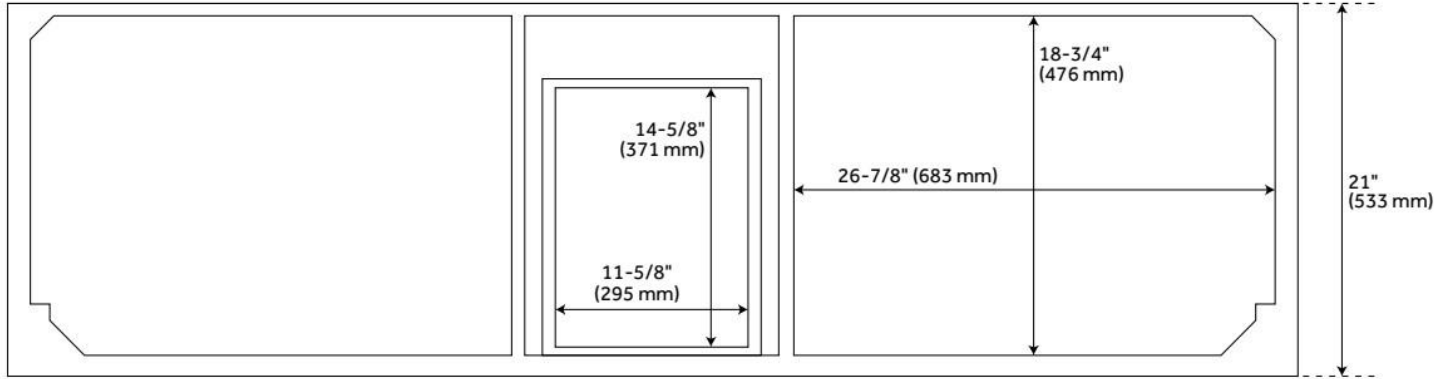

72" QUEN DOUBLE VANITY WITH UNDERMOUNT SINKS - SOFT WHITE

SKU: 953528-72-UM

Code: SH480775, SH480776, SH480777, SH480778, SH480779

REVISED 8/6/2024