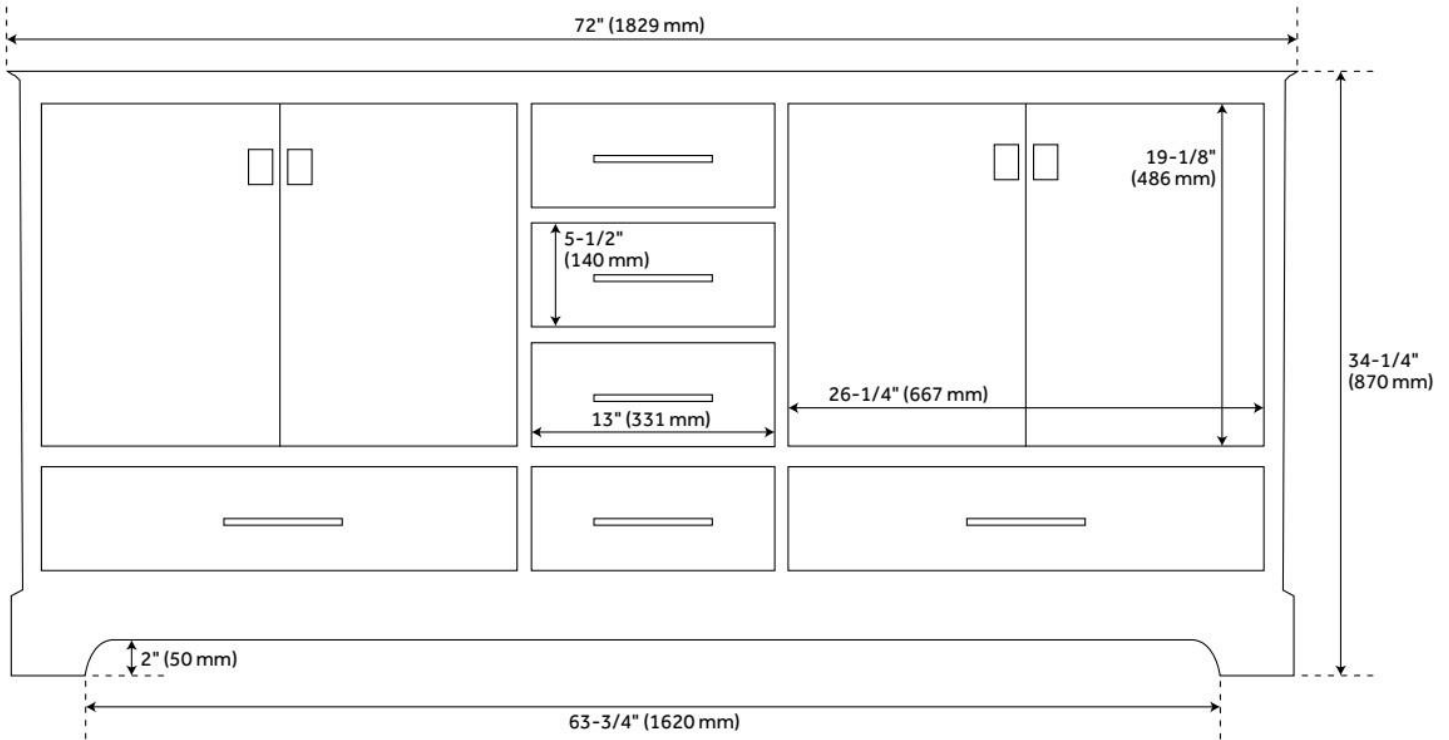

72" QUEN DOUBLE VANITY WITH UNDERMOUNT SINKS - SOFT WHITE

SKU: 953528-72-UM

Code: SH480775, SH480776, SH480777, SH480778, SH480779

FEATURES

Material: Wood
Product Finish: Soft White
Number of Doors: 4
Number of Drawers: 6
Soft-Close Hinges: Yes
Soft-Close Slides: Yes
Dovetail Drawers: Yes
Hardware Finish: Satin Brass
Built-In Adjusters: Yes

LISTED ID: 506895

ADDITIONAL FEATURES

- Includes a matching backsplash and a white porcelain sinks.
- Granite is A-grade. Polished Carrara Marble is sourced from Italy.
- Each stone top is carved from a single piece of stone and will feature natural variations.
- All dimensions are ($\pm 1/2"$).
- [Wood finish samples available.](#)

REVISED 8/6/2024

72" QUEN DOUBLE VANITY WITH UNDERMOUNT SINKS - SOFT WHITE

SKU: 953528-72-UM

Code: SH480775, SH480776, SH480777, SH480778, SH480779

REVISED 8/6/2024