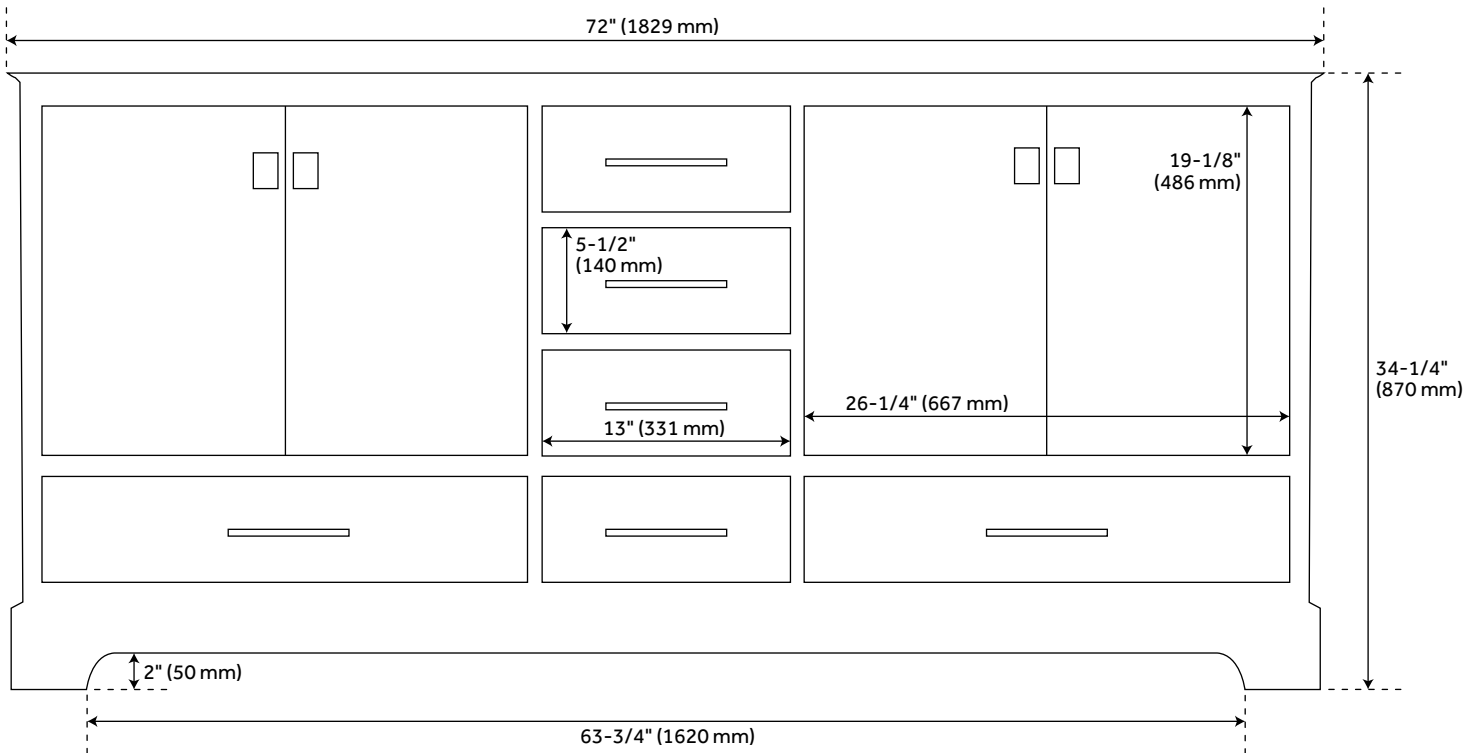

72" QUEN DOUBLE VANITY WITH RECTANGULAR UNDERMOUNT SINKS - SOFT WHITE

SKU: 953528-72-RUMB

Code: SH480780, SH480781, SH480782, SH480783, SH480784, SH480785, SH480786, SH480787, SH480788, SH480789, SH480790

FEATURES

Installation Type: Freestanding
Features: Matching Mirror;Soft-Close Hinges
Product Finish: Soft White
Material: Wood
Number of Doors: 4
Number of Drawers: 6
Width: 72"
Height: 34-1/4"
Depth: 21"
Assembly Required: No
Dovetail Drawers: Yes
Number of Basins: 2
Sink Installation: Undermount - Rectangle
Water Depth To Overflow: 4-1/8"
Fits Drain Hole Size: 1-1/2"
Faucet Included: No
Vanity Top Thickness: 3cm
Water Depth to Rim: 5-1/2"
Size: 72"
Hardware Finish: Satin Brass
Sink Included: yes
Basin Overflow: Yes
Vanity Top Included: yes
Vanity Top Depth: 22"
Vanity Top Width: 73"
Mirror Included: No

REVISED 9/1/2023

72" QUEN DOUBLE VANITY WITH RECTANGULAR UNDERMOUNT SINKS - SOFT WHITE

SKU: 953528-72-RUMB

Code: SH480780, SH480781, SH480782, SH480783, SH480784, SH480785, SH480786, SH480787, SH480788, SH480789, SH480790

REVISED 9/1/2023

72" QUEN DOUBLE VANITY - SOFT WHITE

All dimensions and specifications are nominal and may vary. Use actual products for accuracy in critical situations.