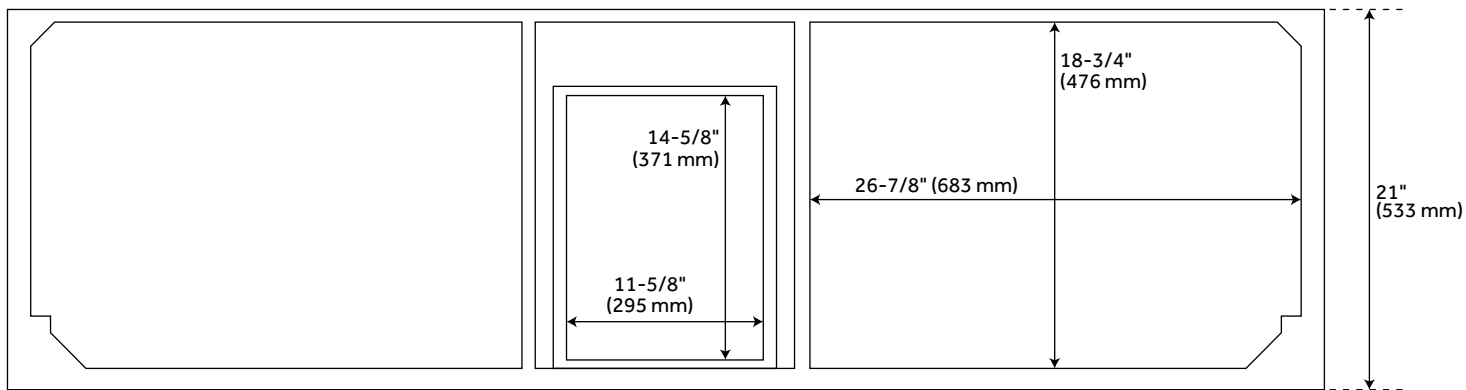

72" QUEN DOUBLE VANITY - SOFT WHITE

All dimensions and specifications are nominal and may vary. Use actual products for accuracy in critical situations.