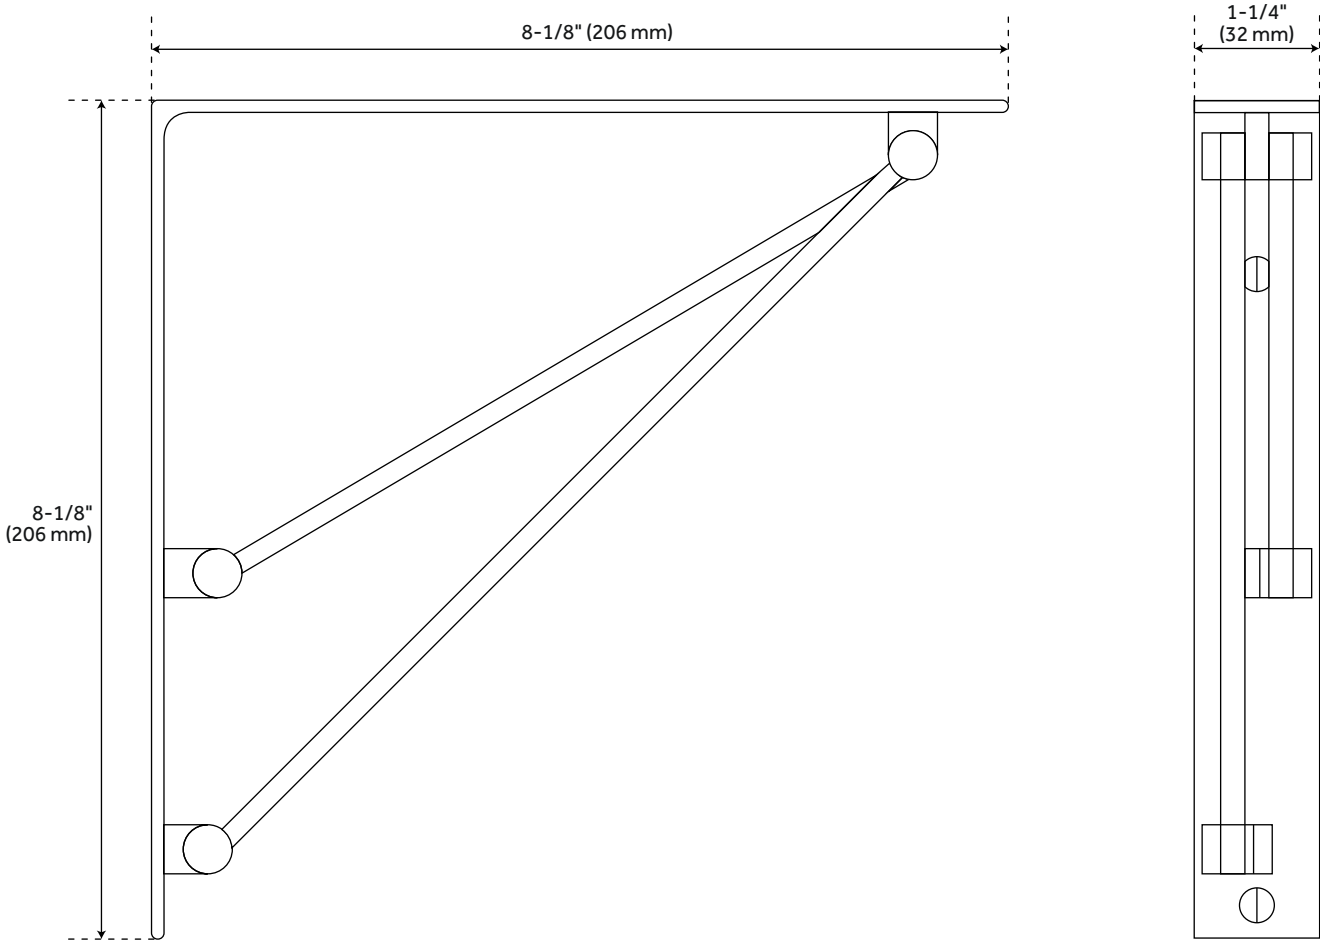

8"X8" SAYLER TWO TONE BRASS SHELF BRACKET

SKU: 953586

Code: SH481309, SH481310, SH481311, SH481312, SH481313

FEATURES

Installation Type: Wall Mount

Design: Modern

Material: Brass

Length: 8-1/8"

Width: 1-1/4"

Height: 8-1/8"

Mounting Hardware Included: Yes

Mounting Hardware Concealed: No

Centers: 6-3/8"

REVISED 4/3/2023

8"X8" SAYLER TWO TONE BRASS SHELF BRACKET

SKU: 953586

Code: SH481309, SH481310, SH481311, SH481312, SH481313

ADDITIONAL FEATURES

|| [u_list|Sold Individually. |Weight capacity per pair is 40lbs. |Made of Brass. || [u_list

REVISED 4/3/2023

8" X 8" SAYLER TWO TONE BRASS SHELF BRACKET

SKU: 953586

All dimensions and specifications are nominal and may vary. Use actual products for accuracy in critical situations.