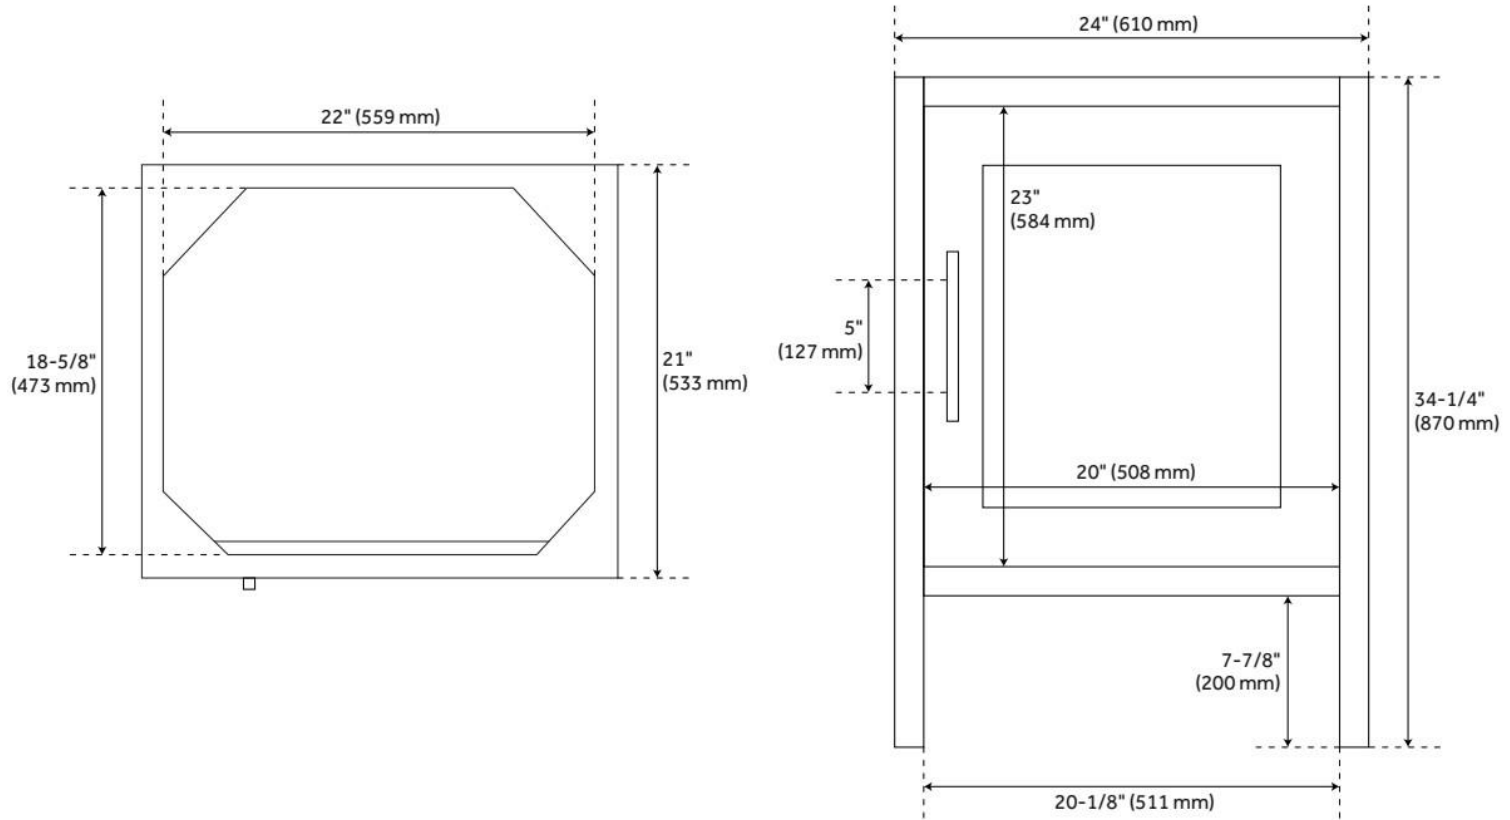

Material: Wood
Product Finish: Natural Mindi
Number of Doors: 1
Adjustable Shelves: Yes
Hardware Finish: Matte Black
Built-In Adjusters: Yes

LISTED ID: 506894

ADDITIONAL FEATURES

- Includes a matching backsplash and a white porcelain sink.
- Granite is A-grade. Polished Carrara Marble is sourced from Italy.
- Each stone top is carved from a single piece of stone and will feature natural variations.
- See Installation Instructions for directions to attach the vanity top and sink.

REVISED 8/5/2024

24" AYANNA MINDI VANITY WITH RECTANGULAR UNDERMOUNT SINK - NATURAL MINDI

SKU: 953591-24-RUMB

Code: SH481728, SH481730, SH481725, SH481726, SH481734, SH481727, SH481731, SH481729, SH481724, SH481732