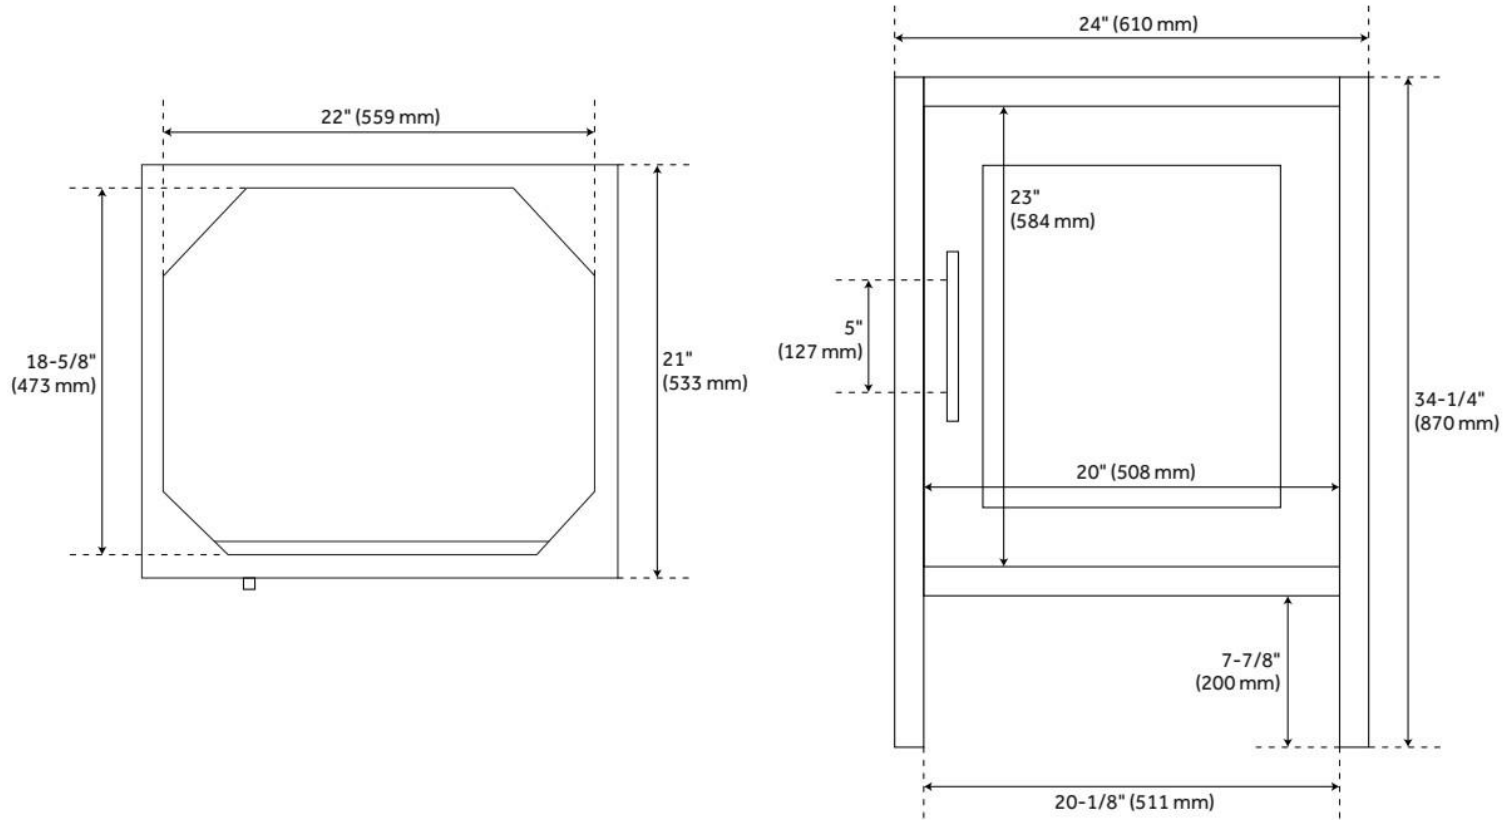

24" AYANNA MINDI VANITY WITH RECTANGULAR UNDERMOUNT SINK - NATURAL MINDI

SKU: 953591-24-RUMB

Code: SH481728, SH481730, SH481725, SH481726, SH481734, SH481727, SH481731, SH481729, SH481724, SH481732

REVISED 10/1/2024