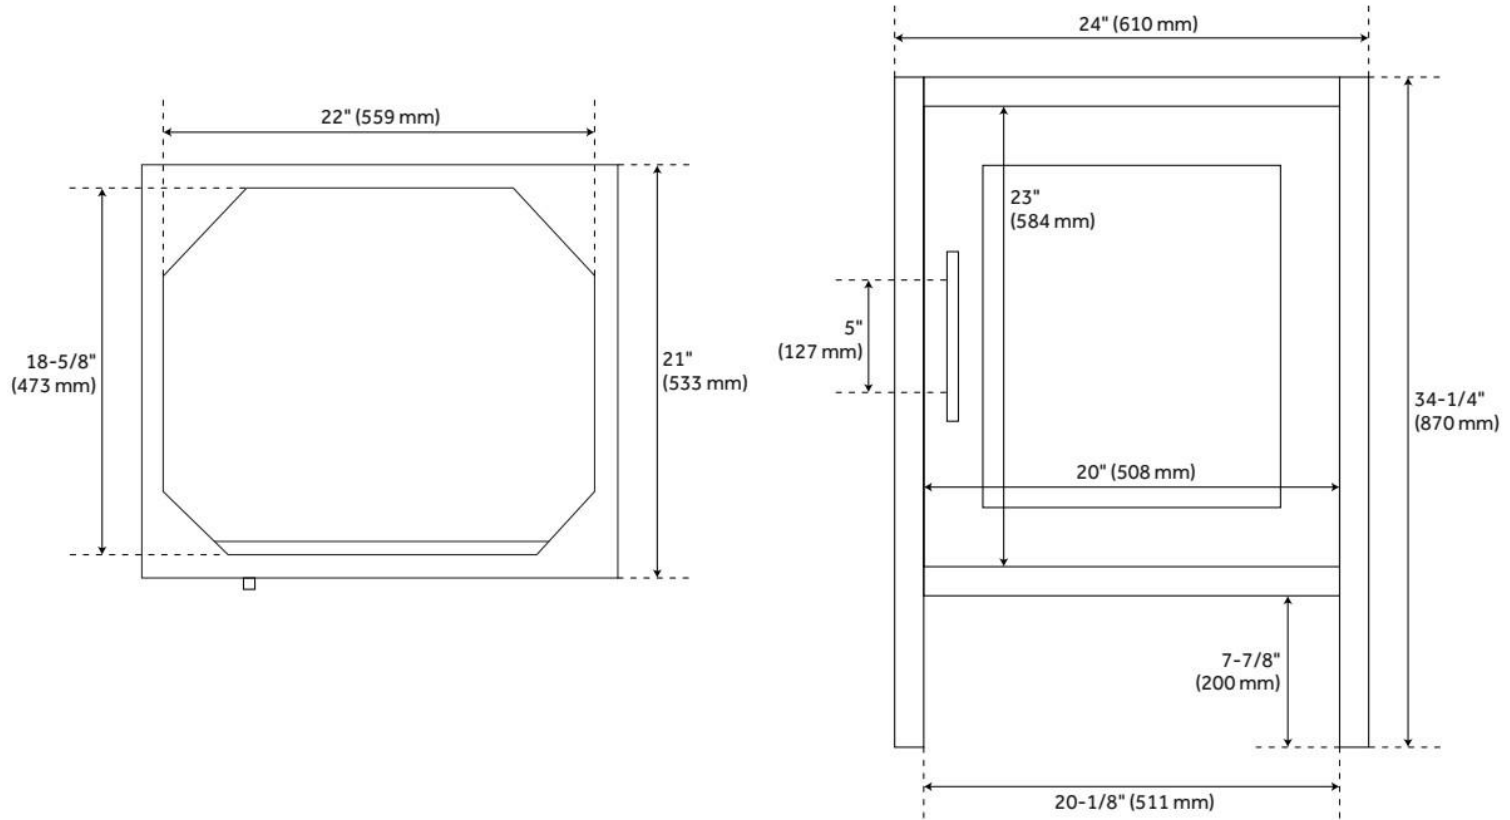

24" AYANNA MINDI VANITY WITH UNDERMOUNT SINK - NATURAL MINDI

SKU: 953591-24-UM

Code: SH481851, SH481722, SH481721, SH481723, SH481674

REVISED 8/12/2024