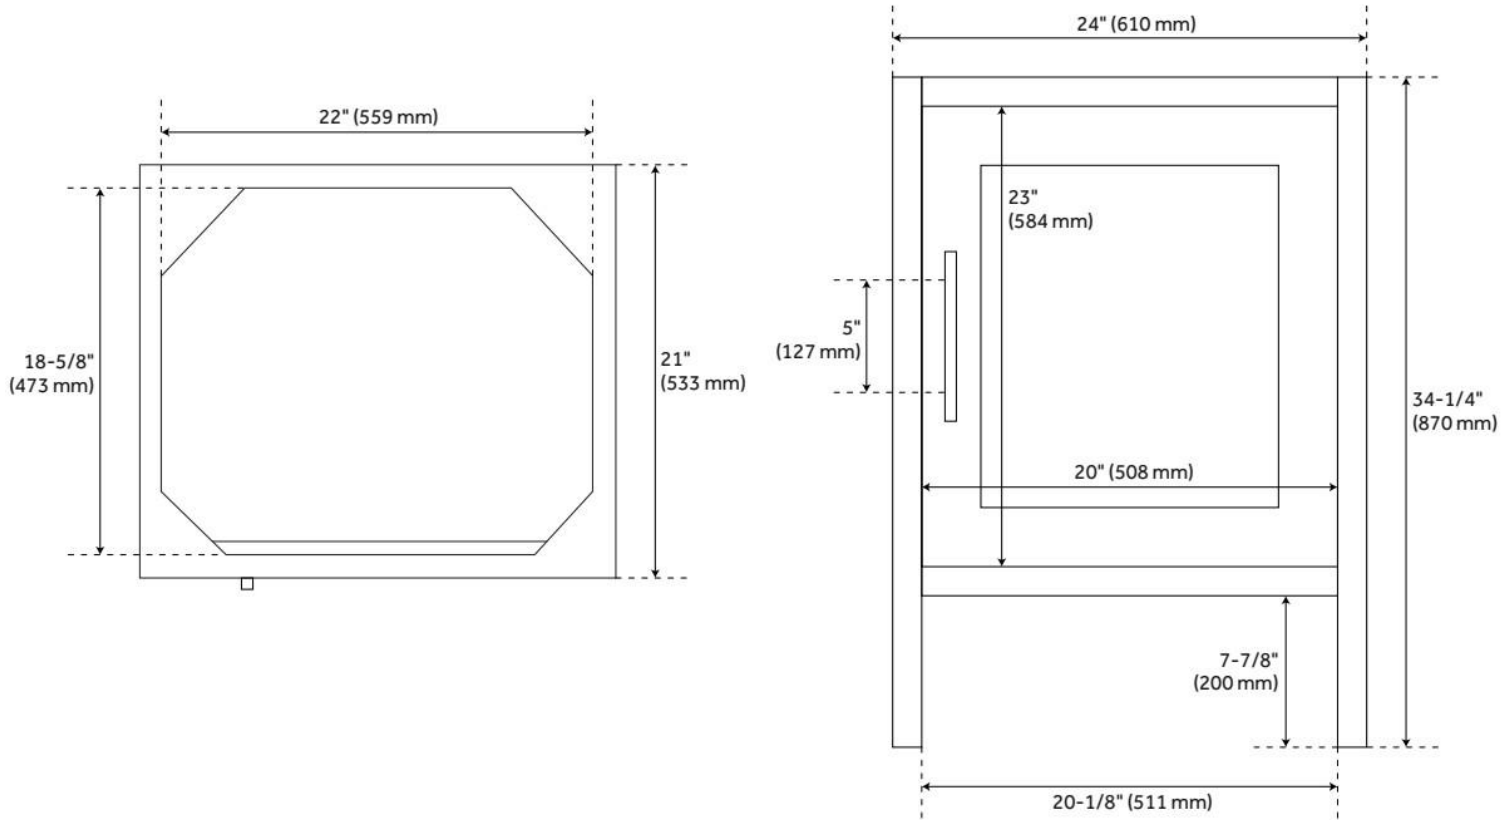

24" AYANNA MINDI VANITY WITH UNDERMOUNT SINK - NATURAL MINDI

SKU: 953591-24-UM

Code: SH481851, SH481722, SH481721, SH481723, SH481674

REVISED 10/1/2024