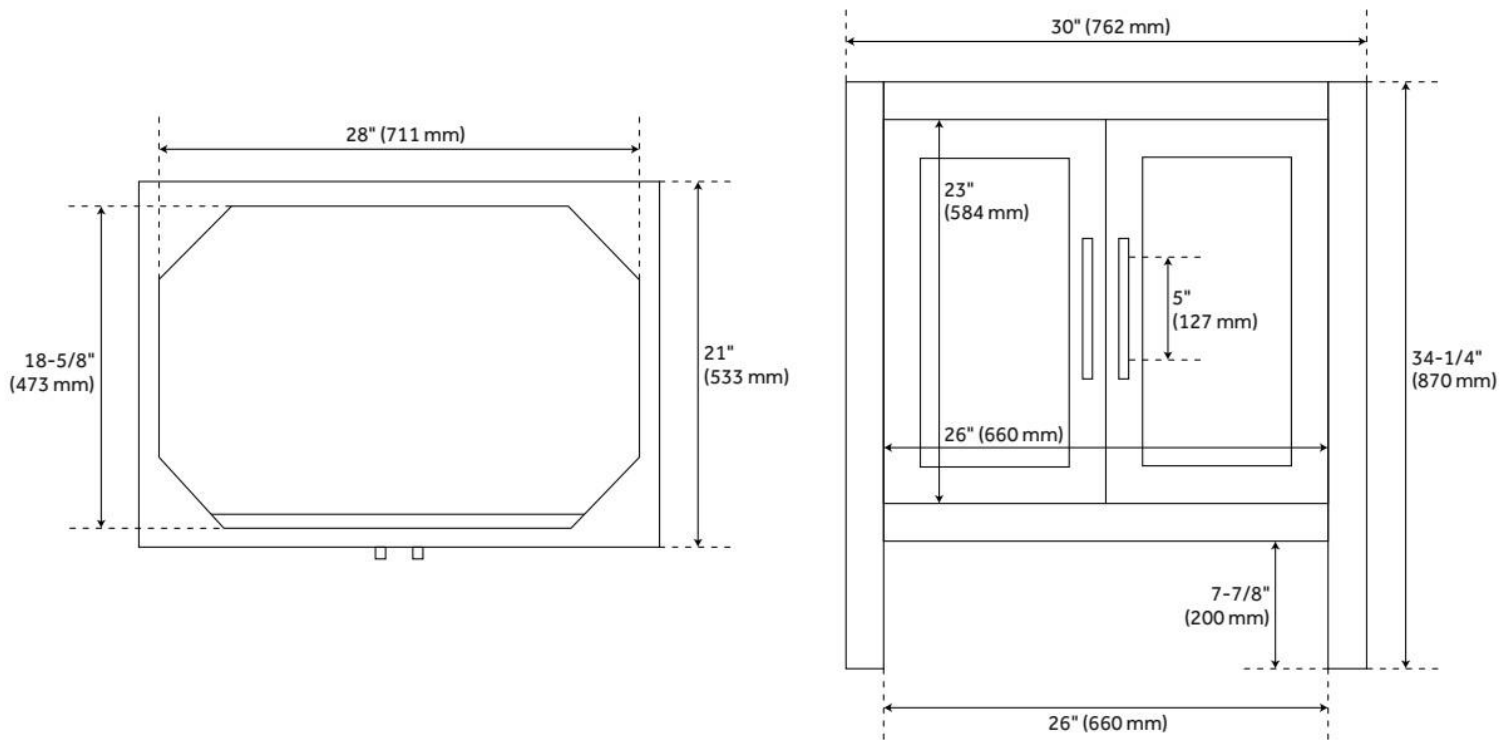

FEATURES

Material: Wood
Product Finish: Natural Mindi
Number of Doors: 2
Adjustable Shelves: Yes
Hardware Finish: Matte Black
Built-In Adjusters: Yes

LISTED ID: 506897

ADDITIONAL FEATURES

- Includes a matching backsplash and a white porcelain sink.
- Granite is A-grade. Polished Carrara Marble is sourced from Italy.
- Each stone top is carved from a single piece of stone and will feature natural variations.
- See Installation Instructions for directions to attach the vanity top and sink.

REVISED 8/5/2024

30" AYANNA MINDI VANITY WITH RECTANGULAR UNDERMOUNT SINK - NATURAL MINDI

SKU: 953591-30-RUMB

Code: SH481750, SH481752, SH481747, SH481748, SH481756, SH481749, SH481753, SH481751, SH481746, SH481754, SH481755