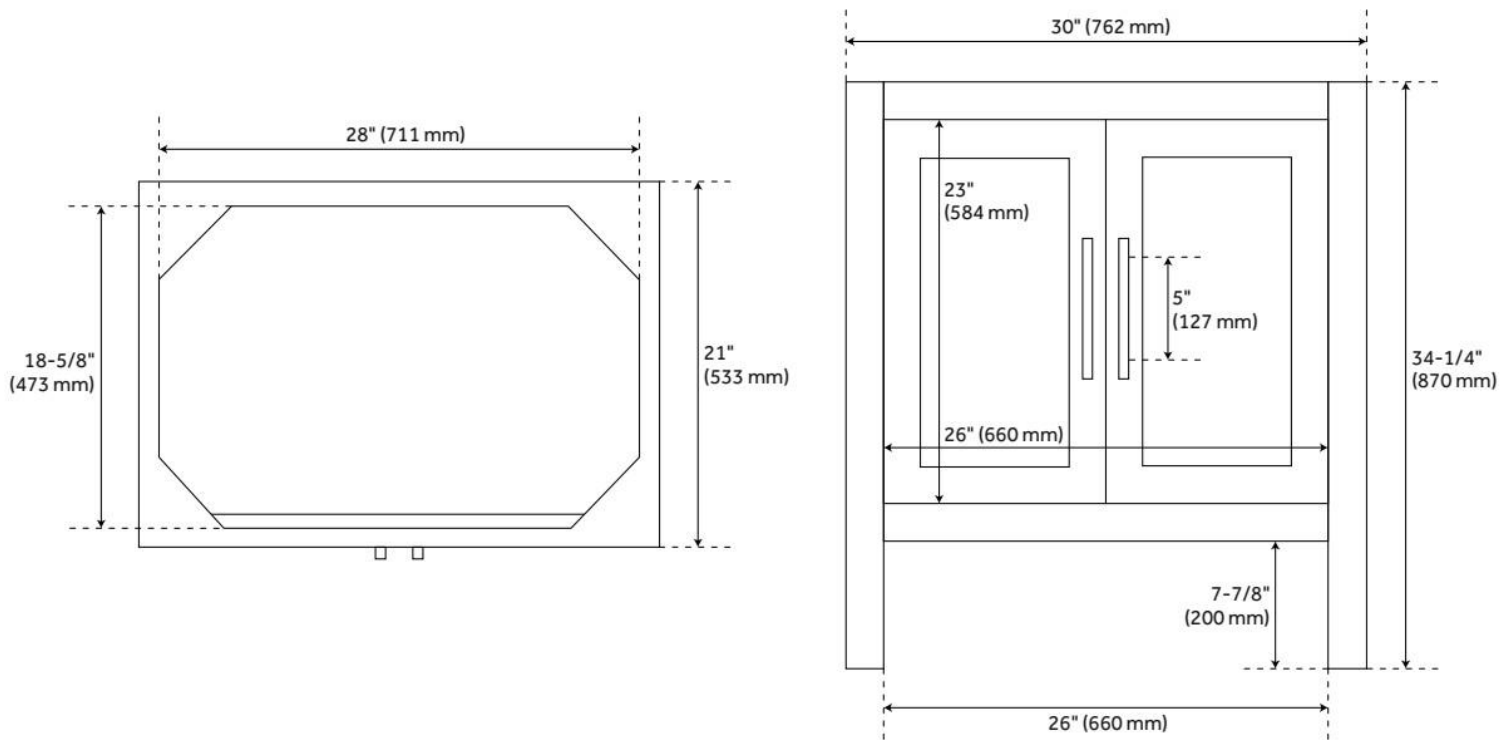

FEATURES

Material: Wood
Product Finish: Natural Mindi
Number of Doors: 2
Adjustable Shelves: Yes
Hardware Finish: Matte Black
Built-In Adjusters: Yes

LISTED ID: 506897

ADDITIONAL FEATURES

- Includes a matching backsplash and a white porcelain sink.
- Granite is A-grade. Polished Carrara Marble is sourced from Italy.
- Each stone top is carved from a single piece of stone and will feature natural variations.
- See Installation Instructions for directions to attach the vanity top and sink.
- All dimensions are ($\pm 1/2"$).
- [Wood finish samples available.](#)

REVISED 10/1/2024

30" AYANNA MINDI VANITY WITH RECTANGULAR UNDERMOUNT SINK - NATURAL MINDI

SKU: 953591-30-RUMB

Code: SH481750, SH481752, SH481747, SH481748, SH481756, SH481749, SH481753, SH481751, SH481746, SH481754, SH481755