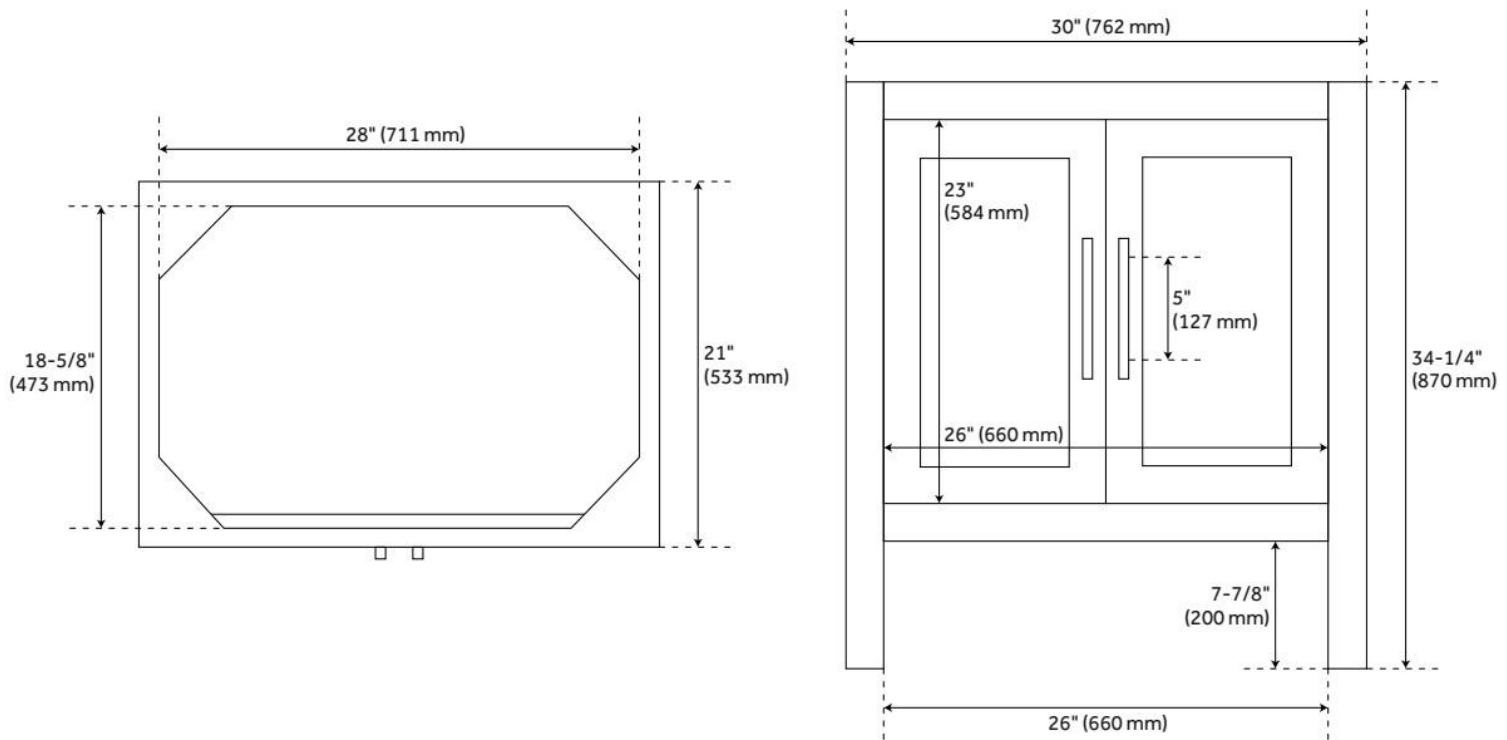

FEATURES

Material: Wood
Product Finish: Natural Mindi
Number of Doors: 2
Adjustable Shelves: Yes
Hardware Finish: Matte Black
Built-In Adjusters: Yes

LISTED ID: 506897

ADDITIONAL FEATURES

- Includes a matching backsplash and a white porcelain sink.
- Granite is A-grade. Polished Carrara Marble is sourced from Italy.
- Each stone top is carved from a single piece of stone and will feature natural variations.
- See Installation Instructions for directions to attach the vanity top and sink.
- All dimensions are ($\pm 1/2"$).
- [Wood finish samples available.](#)

REVISED 11/26/2024

30" AYANNA MINDI VANITY WITH RECTANGULAR UNDERMOUNT SINK - NATURAL MINDI

SKU: 953591-30-RUMB

Code: SH481750, SH481752, SH481747, SH481748, SH481756, SH481749, SH481753, SH481751, SH481746, SH481754, SH481755, SH559075