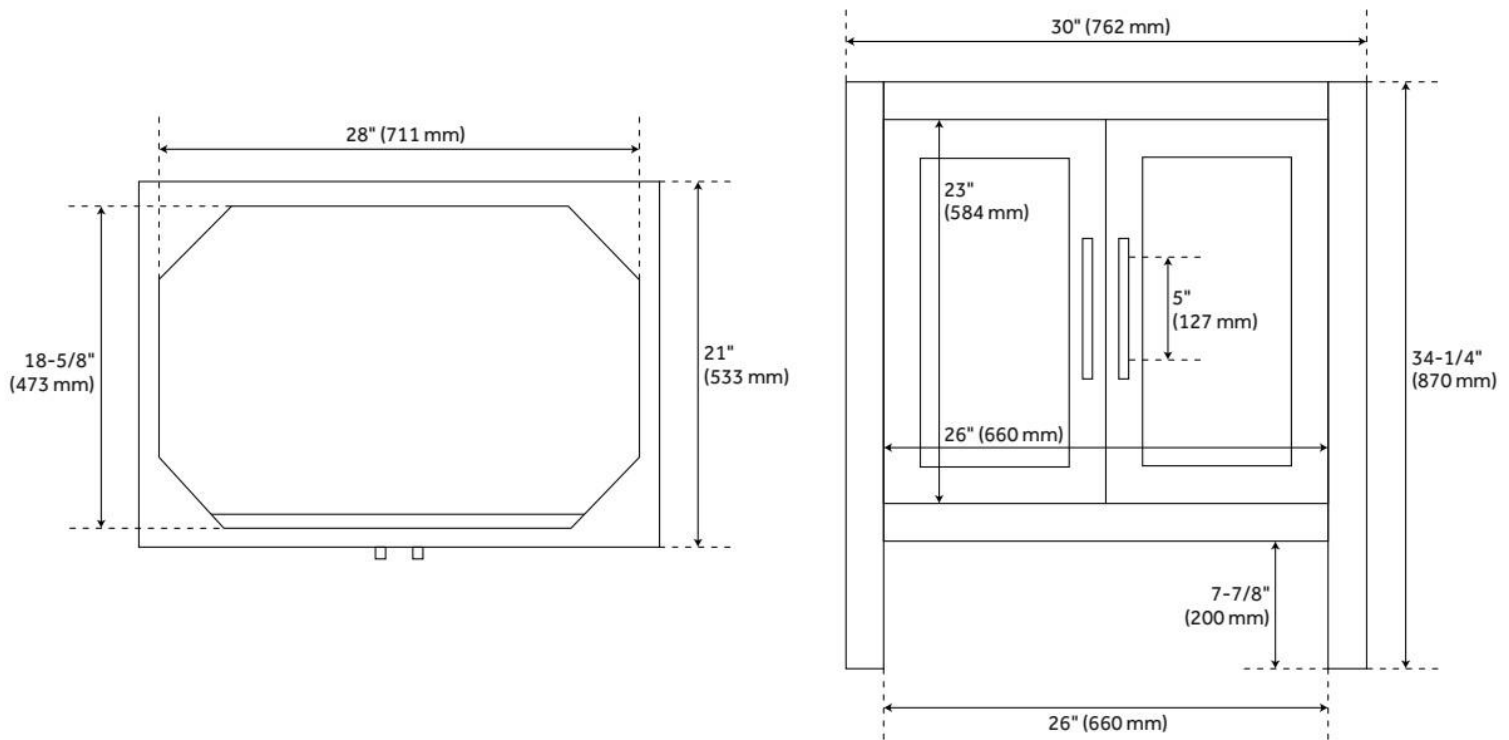

30" AYANNA MINDI VANITY WITH UNDERMOUNT SINK - NATURAL MINDI

SKU: 953591-30-UM

Code: SH481744, SH481742, SH481743, SH481745, SH481741

REVISED 10/1/2024