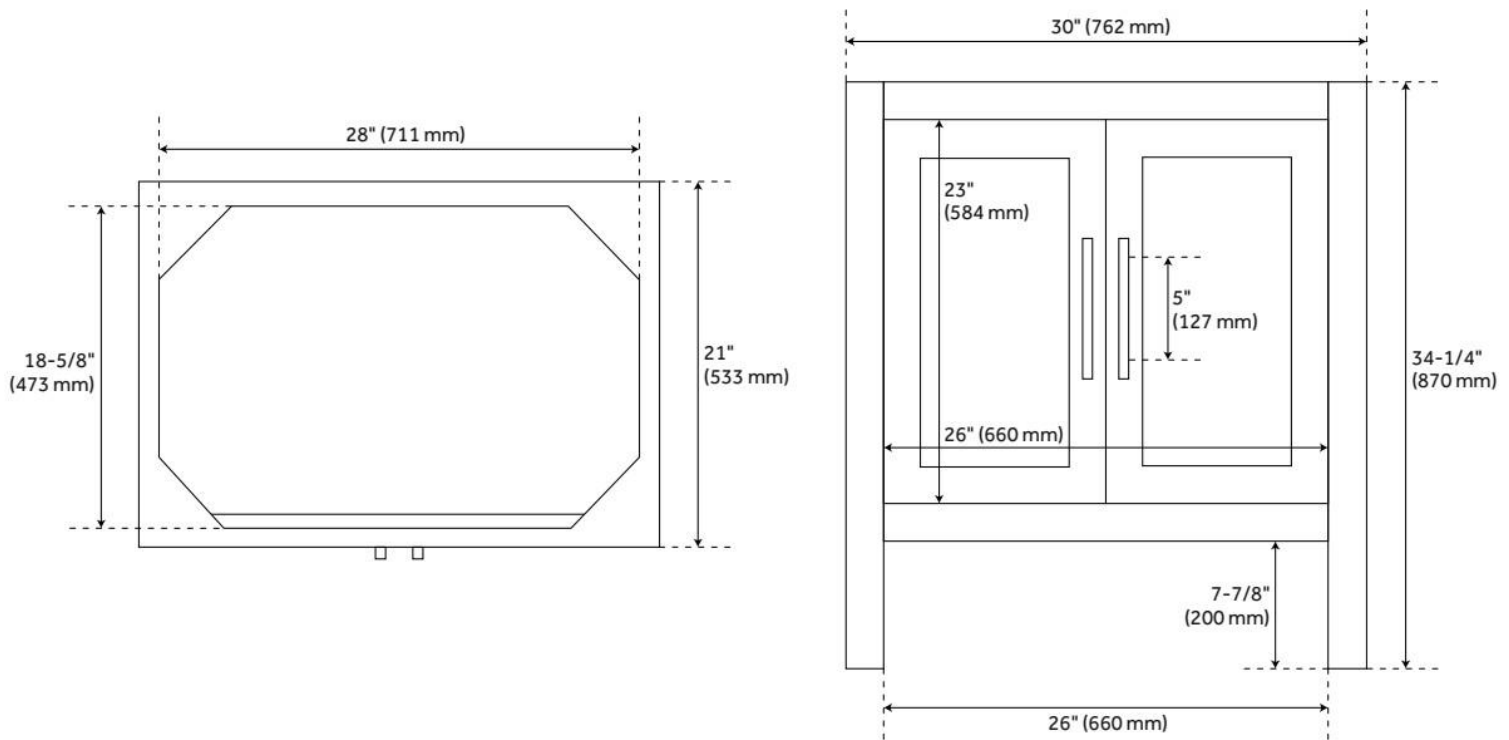

30" AYANNA MINDI VANITY WITH UNDERMOUNT SINK - NATURAL MINDI

SKU: 953591-30-UM

Code: SH481744, SH481742, SH481743, SH481745, SH481741

REVISED 8/7/2024