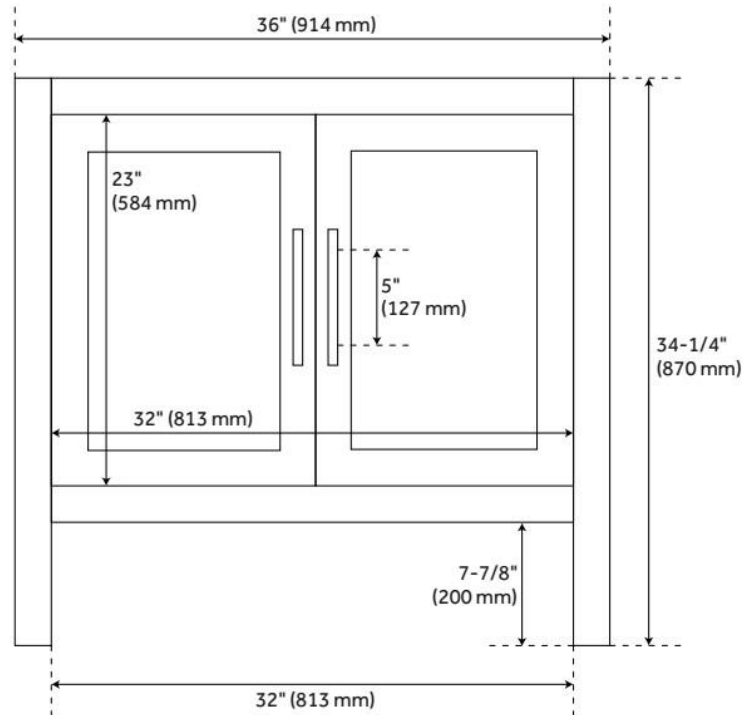

ADDITIONAL FEATURES

- Includes a matching backsplash and a white porcelain sink.
- Granite is A-grade. Polished Carrara Marble is sourced from Italy.
- Each stone top is carved from a single piece of stone and will feature natural variations.
- See Installation Instructions for directions to attach the vanity top and sink.

REVISED 8/5/2024

36" AYANNA MINDI VANITY WITH RECTANGULAR UNDERMOUNT SINK - NATURAL MINDI

SKU: 953591-36-RUMB

Code: SH481772, SH481774, SH481769, SH481770, SH481778, SH481771, SH481775, SH481773, SH481768, SH481777