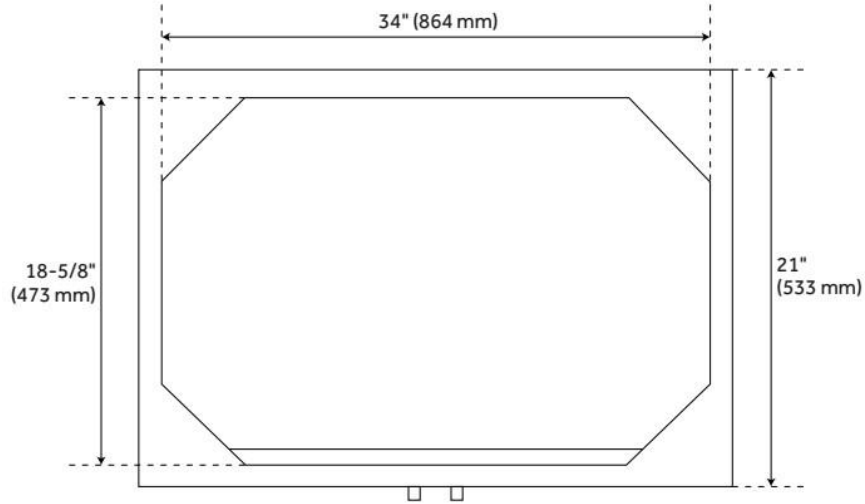

REVISED 8/5/2024

36" AYANNA MINDI VANITY WITH RECTANGULAR UNDERMOUNT SINK - NATURAL MINDI

SKU: 953591-36-RUMB

Code: SH481772, SH481774, SH481769, SH481770, SH481778, SH481771, SH481775, SH481773, SH481768, SH481777