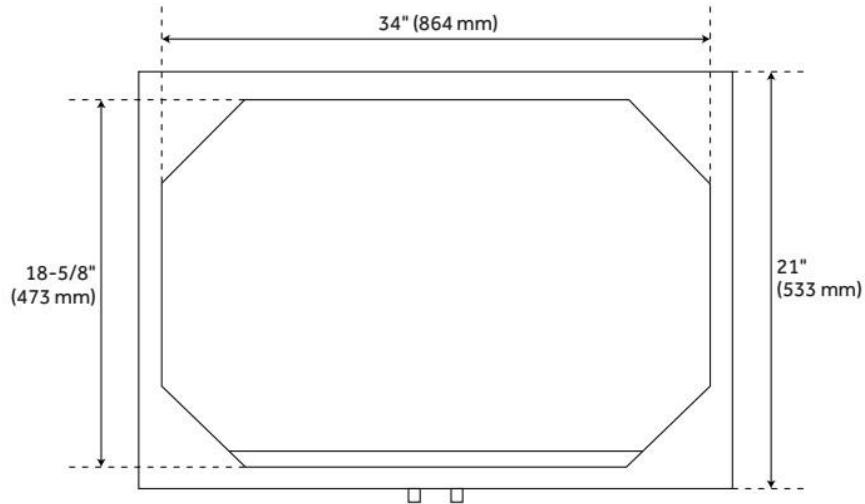

36" AYANNA MINDI VANITY WITH RECTANGULAR UNDERMOUNT SINK - NATURAL MINDI

SKU: 953591-36-RUMB

Code: SH481772, SH481774, SH481769, SH481770, SH481778, SH481771, SH481775, SH481773, SH481768, SH481777, SH559091

REVISED 11/27/2024