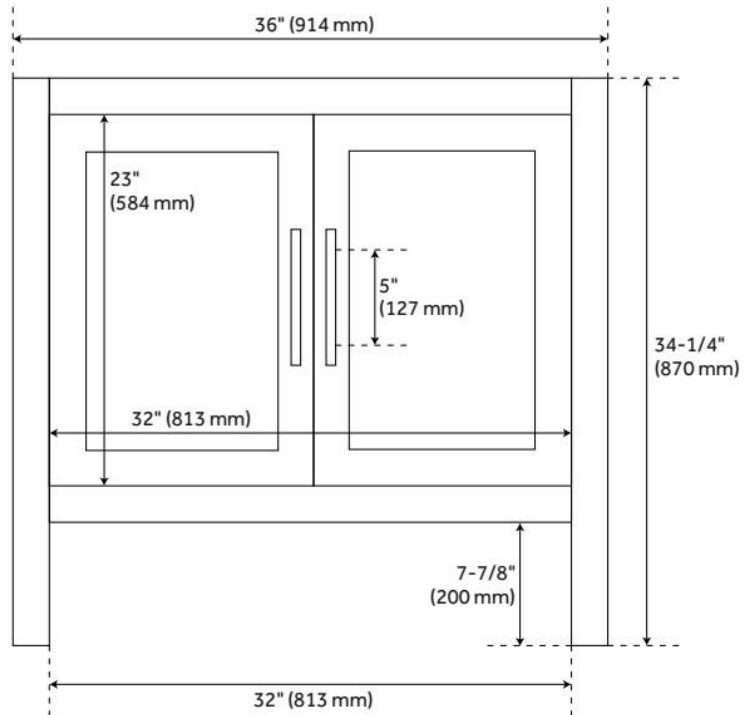

36" AYANNA MINDI VANITY WITH RECTANGULAR UNDERMOUNT SINK - NATURAL MINDI

SKU: 953591-36-RUMB

Code: SH481772, SH481774, SH481769, SH481770, SH481778, SH481771, SH481775, SH481773, SH481768, SH481777, SH559091

REVISED 11/27/2024