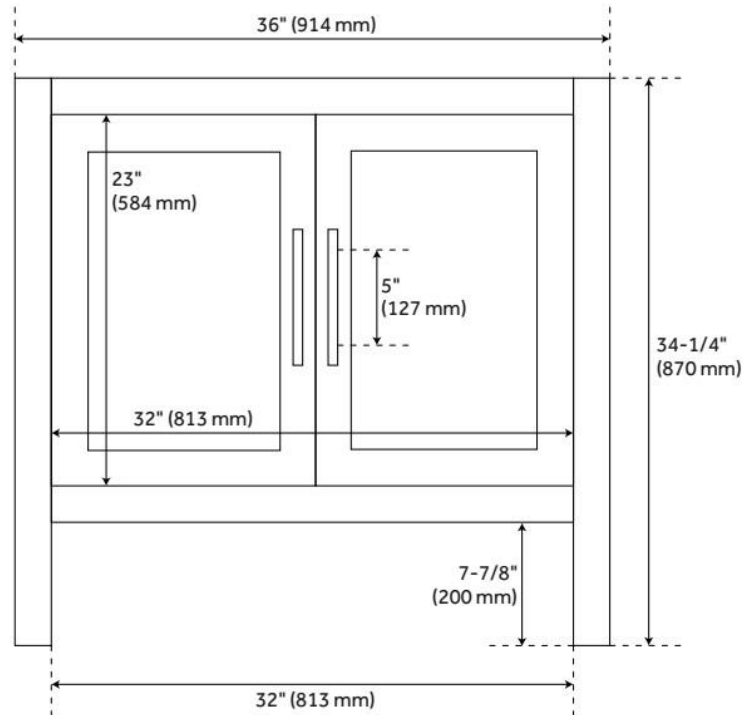

36" AYANNA MINDI VANITY WITH UNDERMOUNT SINK - NATURAL MINDI

SKU: 953591-36-UM

Code: SH481766, SH481764, SH481765, SH481767

REVISED 7/31/2024