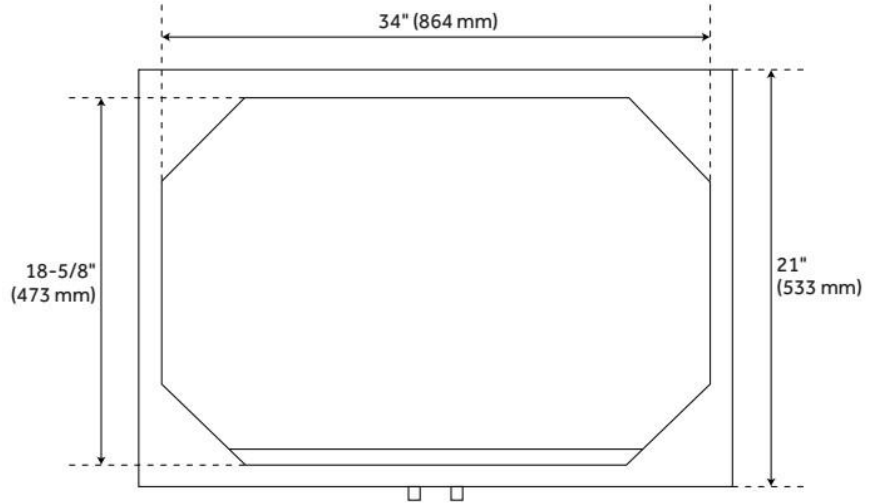

36" AYANNA MINDI VANITY WITH UNDERMOUNT SINK - NATURAL MINDI

SKU: 953591-36-UM

Code: SH481766, SH481764, SH481765, SH481767

REVISED 7/31/2024