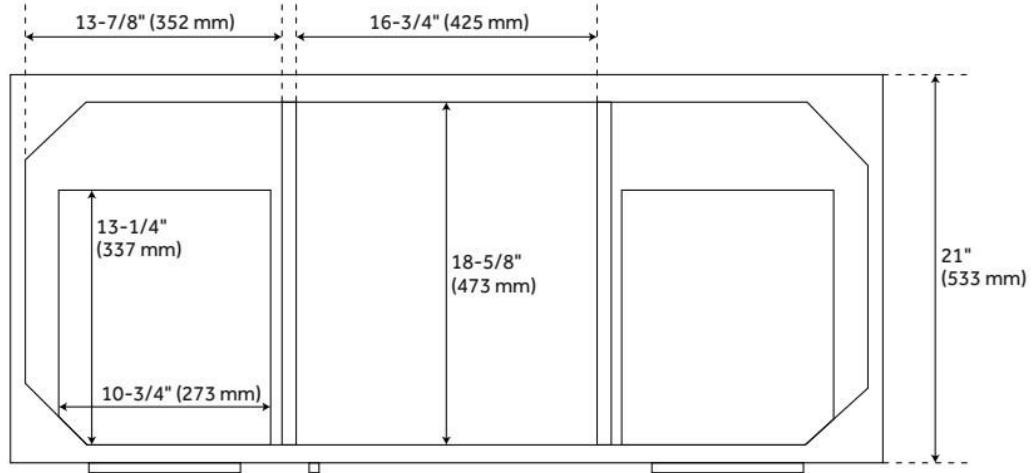

48" AYANNA MINDI VANITY WITH RECTANGULAR UNDERMOUNT SINK - NATURAL MINDI

SKU: 953591-48-RUMB

Code: SH481794, SH481796, SH481791, SH481792, SH481800, SH481793, SH481797, SH481795, SH481790, SH481799

REVISED 8/5/2024