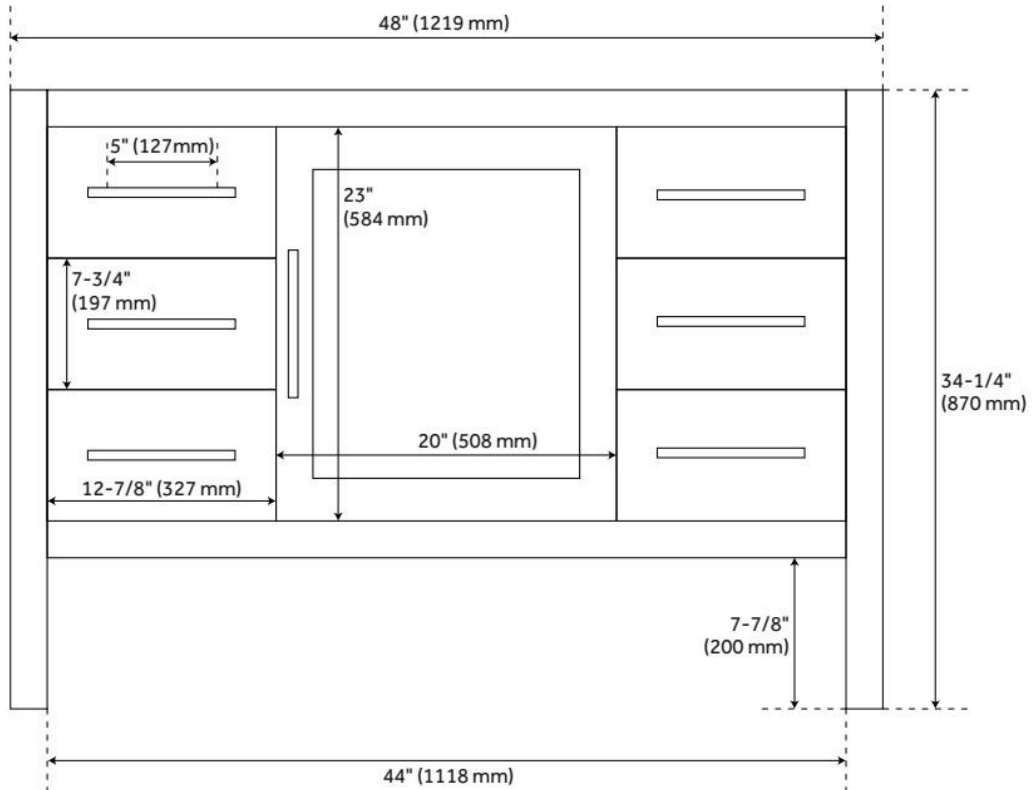

48" AYANNA MINDI VANITY WITH RECTANGULAR UNDERMOUNT SINK - NATURAL MINDI

SKU: 953591-48-RUMB

Code: SH481794, SH481796, SH481791, SH481792, SH481800, SH481793, SH481797, SH481795, SH481790, SH481799

REVISED 8/5/2024