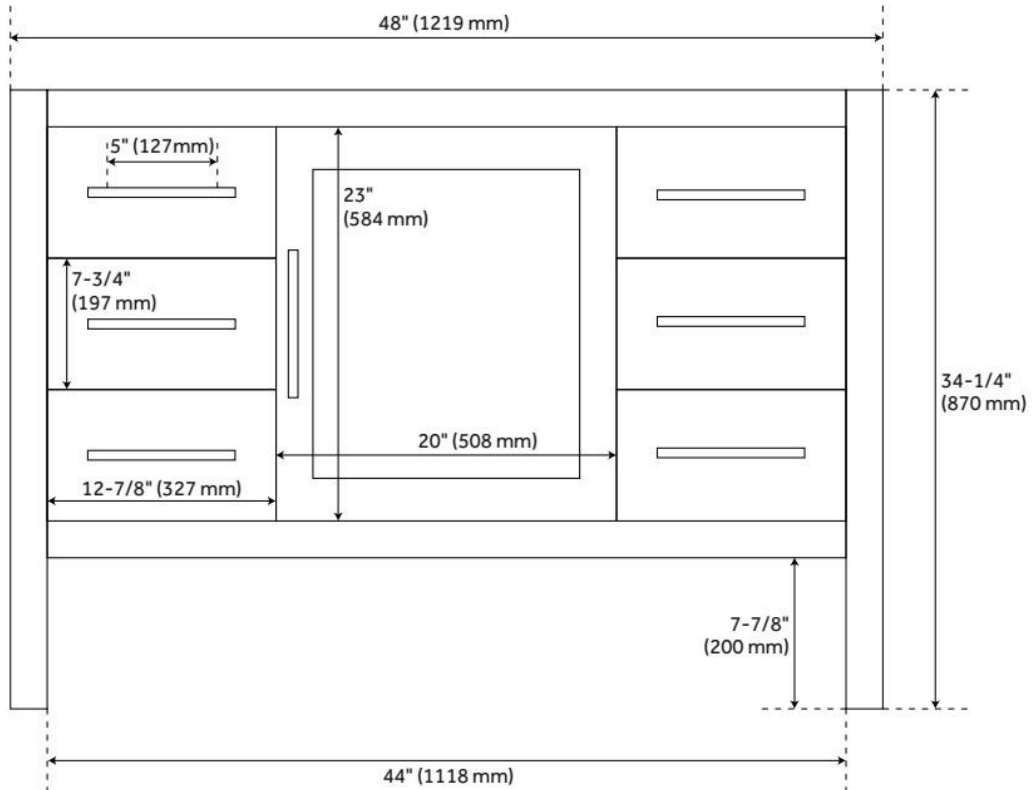

Material: Wood
Product Finish: Natural Mindi
Number of Doors: 1
Number of Drawers: 6
Adjustable Shelves: Yes
Hardware Finish: Matte Black
Built-In Adjusters: Yes

LISTED ID: 506897

ADDITIONAL FEATURES

- Includes a matching backsplash and a white porcelain sink.
- Granite is A-grade. Polished Carrara Marble is sourced from Italy.
- Each stone top is carved from a single piece of stone and will feature natural variations.
- See Installation Instructions for directions to attach the vanity top and sink.
- All dimensions are ($\pm 1/2$ ").
- [Wood finish samples available.](#)

REVISED 10/1/2024

48" AYANNA MINDI VANITY WITH RECTANGULAR UNDERMOUNT SINK - NATURAL MINDI

SKU: 953591-48-RUMB

Code: SH481794, SH481796, SH481791, SH481792, SH481800, SH481793, SH481797, SH481795, SH481790, SH481799