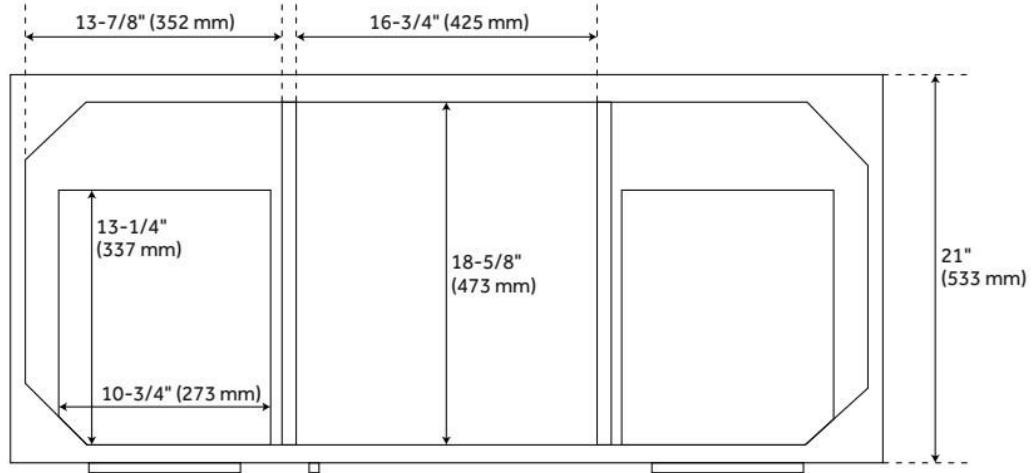

Material: Wood
Product Finish: Natural Mindi
Number of Doors: 1
Number of Drawers: 6
Adjustable Shelves: Yes
Hardware Finish: Matte Black
Built-In Adjusters: Yes

LISTED ID: 506897

ADDITIONAL FEATURES

- Includes a matching backsplash and a white porcelain sink.
- Granite is A-grade. Polished Carrara Marble is sourced from Italy.
- Each stone top is carved from a single piece of stone and will feature natural variations.
- See Installation Instructions for directions to attach the vanity top and sink.
- All dimensions are ($\pm 1/2$ ").
- [Wood finish samples available.](#)

REVISED 10/1/2024

48" AYANNA MINDI VANITY WITH RECTANGULAR UNDERMOUNT SINK - NATURAL MINDI

SKU: 953591-48-RUMB

Code: SH481794, SH481796, SH481791, SH481792, SH481800, SH481793, SH481797, SH481795, SH481790, SH481799