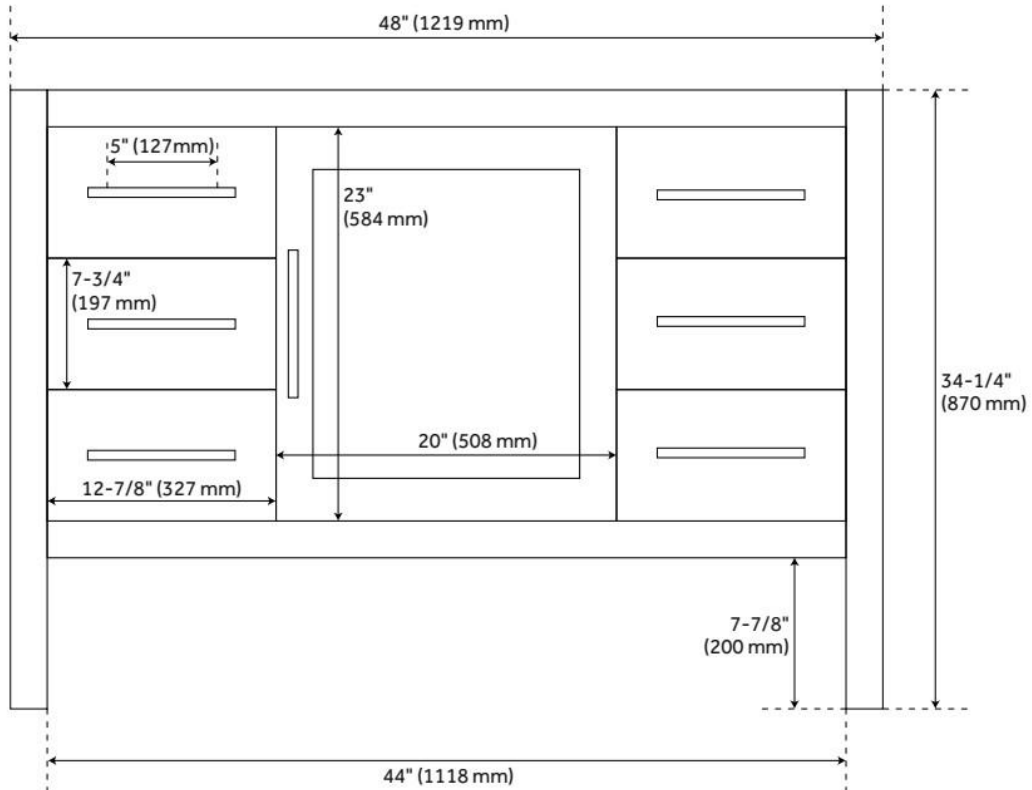

48" AYANNA MINDI VANITY WITH RECTANGULAR UNDERMOUNT SINK - NATURAL MINDI

SKU: 953591-48-RUMB

Code: SH481794, SH481796, SH481791, SH481792, SH481800, SH481793, SH481797, SH481795, SH481790, SH481799, SH559105

REVISED 11/27/2024