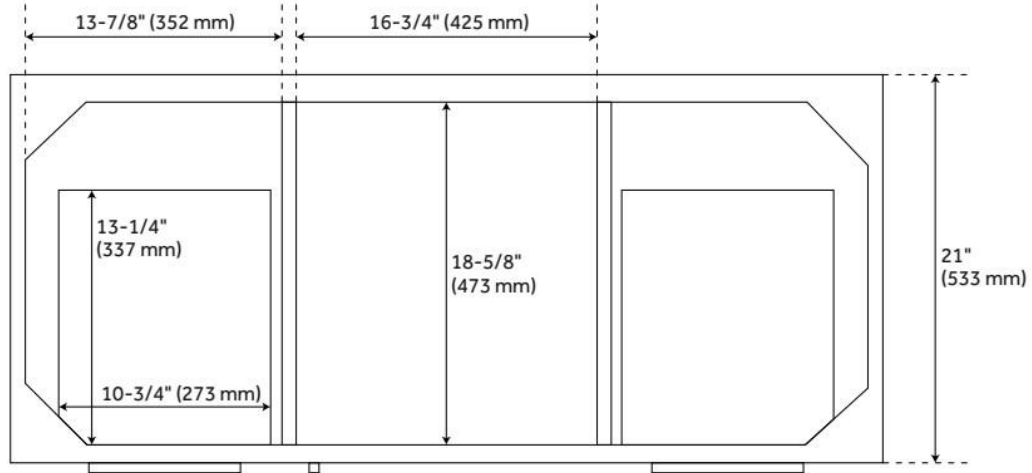

48" AYANNA MINDI VANITY WITH RECTANGULAR UNDERMOUNT SINK - NATURAL MINDI

SKU: 953591-48-RUMB

Code: SH481794, SH481796, SH481791, SH481792, SH481800, SH481793, SH481797, SH481795, SH481790, SH481799, SH559105

REVISED 11/27/2024