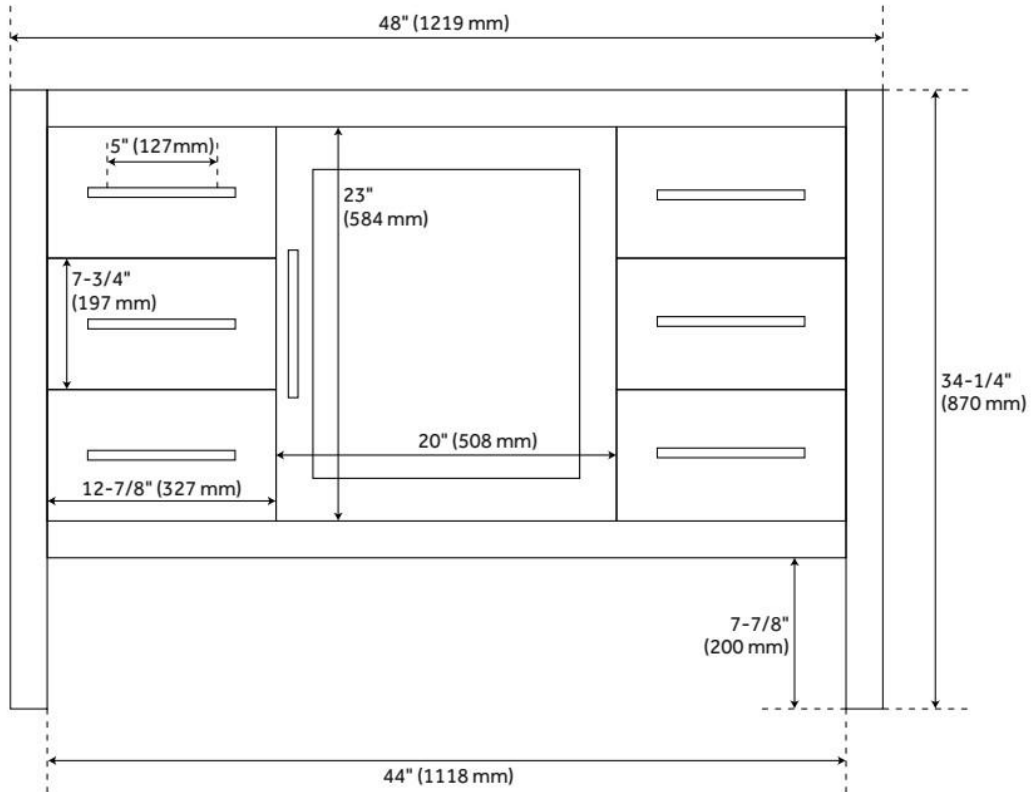

48" AYANNA MINDI VANITY WITH UNDERMOUNT SINK - NATURAL MINDI

SKU: 953591-48-UM

Code: SH481788, SH481786, SH481787, SH481789, SH481785

FEATURES

- Material: Wood
- Product Finish: Natural Mindi
- Number of Doors: 1
- Number of Drawers: 6
- Adjustable Shelves: Yes
- Hardware Finish: Matte Black
- Built-In Adjusters: Yes

LISTED ID: 506895

ADDITIONAL FEATURES

- Includes a matching backsplash and a white porcelain sink.
- Granite is A-grade. Polished Carrara Marble is sourced from Italy.
- Each stone top is carved from a single piece of stone and will feature natural variations.
- See Installation Instructions for directions to attach the vanity top and sink.
- All dimensions are ($\pm 1/2"$).
- [Wood finish samples available.](#)

REVISED 10/1/2024

48" AYANNA MINDI VANITY WITH UNDERMOUNT SINK - NATURAL MINDI

SKU: 953591-48-UM

Code: SH481788, SH481786, SH481787, SH481789, SH481785

REVISED 10/1/2024