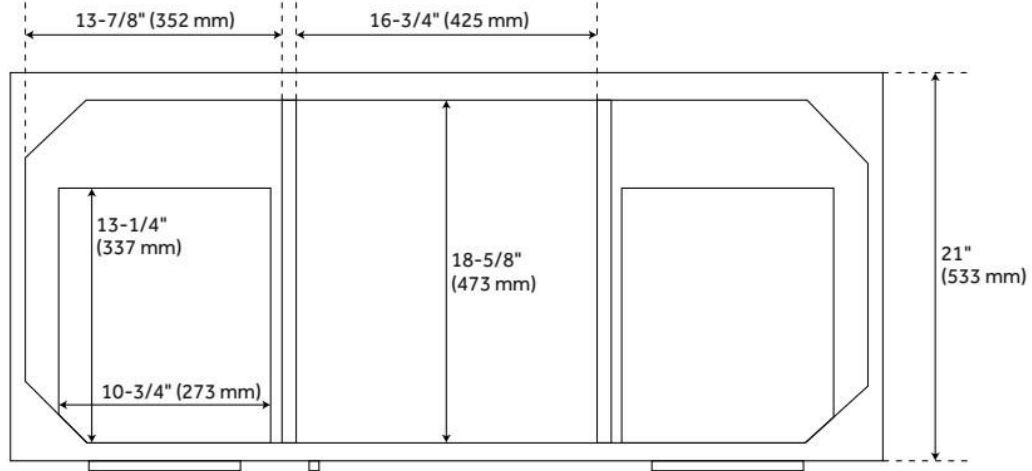

48" AYANNA MINDI VANITY WITH UNDERMOUNT SINK - NATURAL MINDI

SKU: 953591-48-UM

Code: SH481788, SH481786, SH481787, SH481789, SH481785

REVISED 10/1/2024