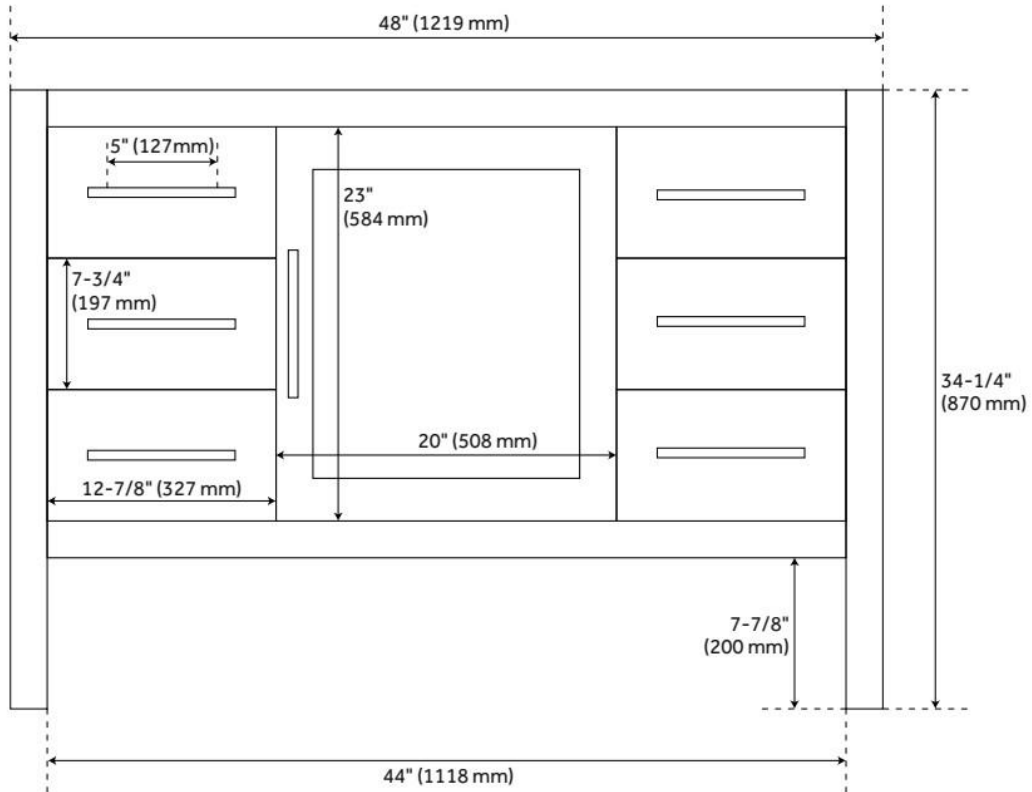

48" AYANNA MINDI VANITY WITH UNDERMOUNT SINK - NATURAL MINDI

SKU: 953591-48-UM

Code: SH481788, SH481786, SH481787, SH481789, SH481785

FEATURES

Material: Wood
Product Finish: Natural Mindi
Number of Doors: 1
Number of Drawers: 6
Adjustable Shelves: Yes
Hardware Finish: Matte Black
Built-In Adjusters: Yes

LISTED ID: 506895

ADDITIONAL FEATURES

- Includes a matching backsplash and a white porcelain sink.
- Granite is A-grade. Polished Carrara Marble is sourced from Italy.
- Each stone top is carved from a single piece of stone and will feature natural variations.
- See Installation Instructions for directions to attach the vanity top and sink.

REVISED 8/5/2024

48" AYANNA MINDI VANITY WITH UNDERMOUNT SINK - NATURAL MINDI

SKU: 953591-48-UM

Code: SH481788, SH481786, SH481787, SH481789, SH481785

REVISED 8/5/2024