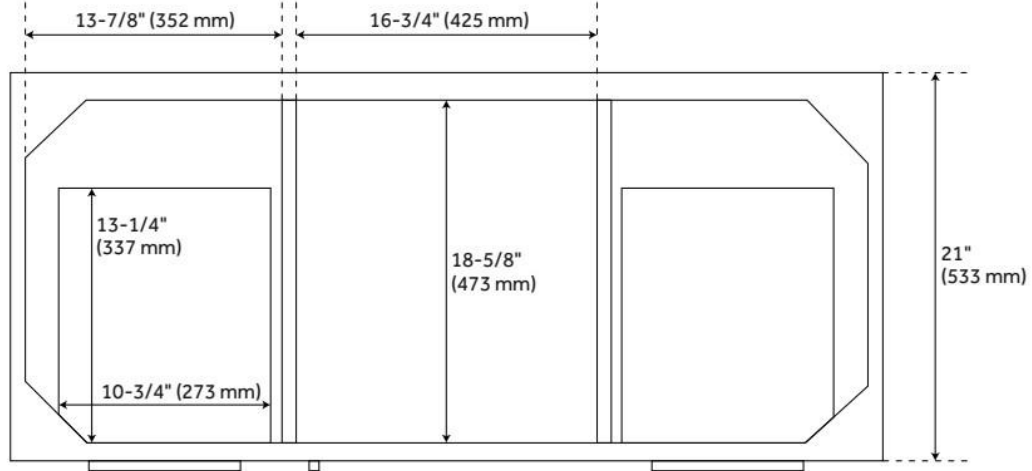

48" AYANNA MINDI VANITY WITH UNDERMOUNT SINK - NATURAL MINDI

SKU: 953591-48-UM

Code: SH481788, SH481786, SH481787, SH481789, SH481785

REVISED 8/5/2024