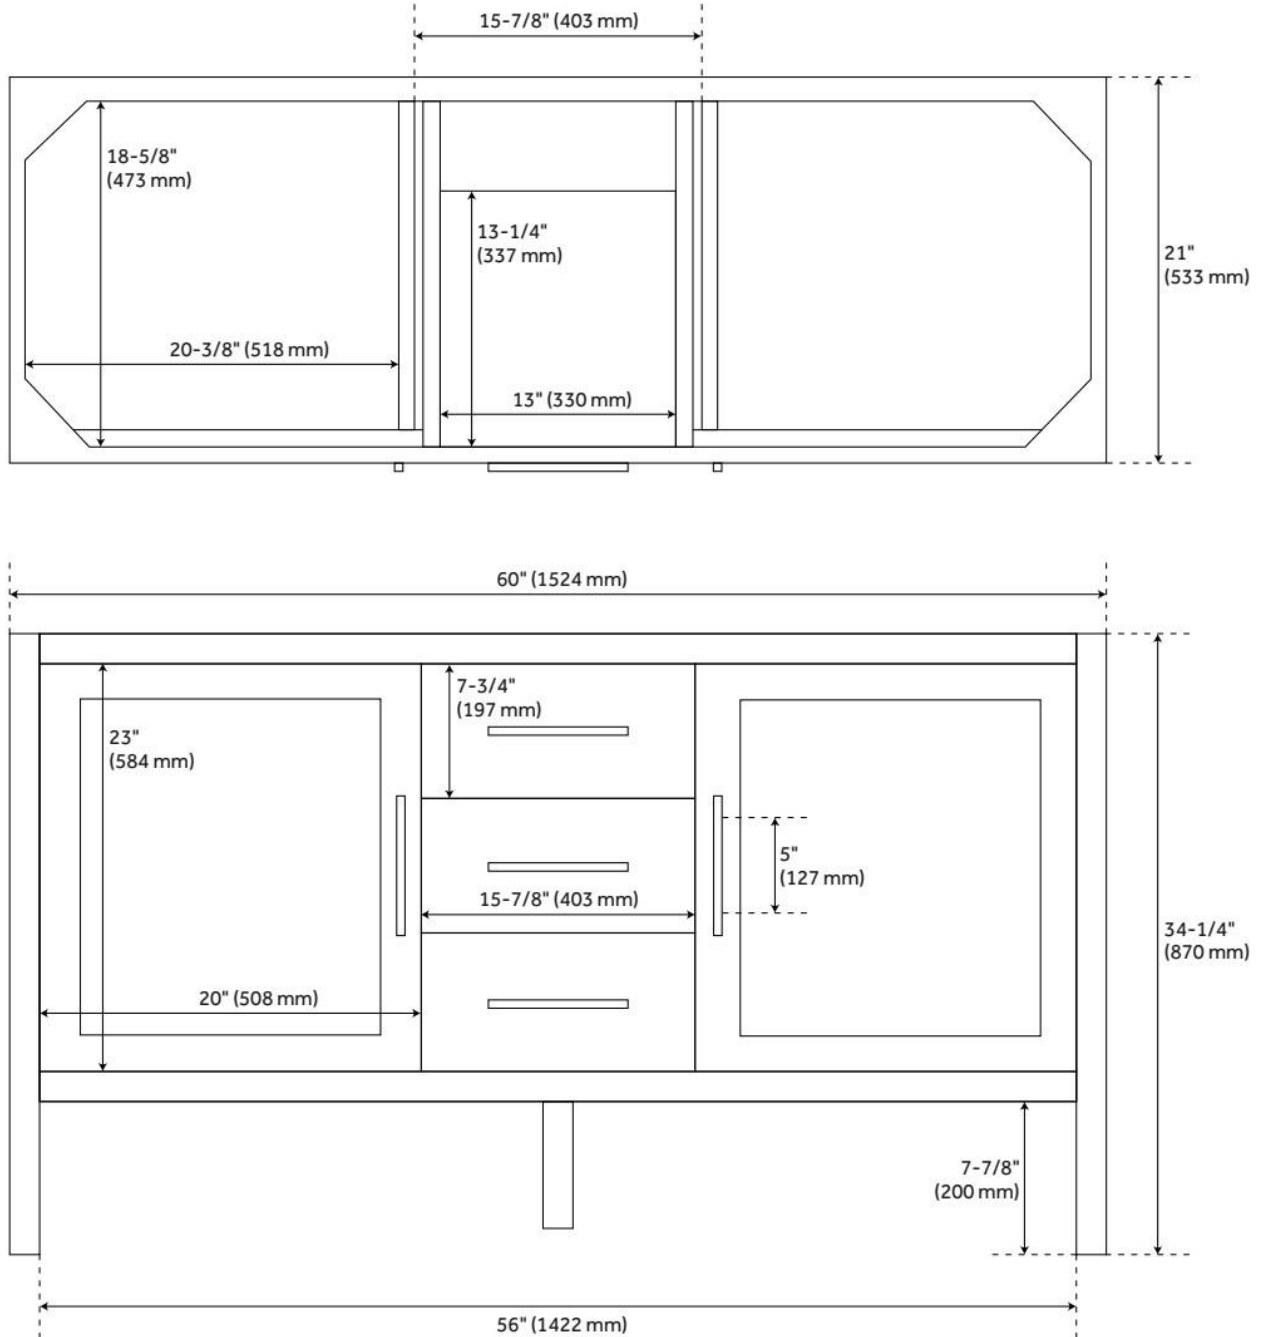

60" AYANNA MINDI DOUBLE VANITY WITH RECTANGULAR UNDERMOUNT SINKS - NATURAL

SKU: 953591-60-RUMB

Code: SH481816, SH481818, SH481815, SH481819, SH481817, SH481812, SH481820, SH481821, SH481822, SH481813, SH481814, SH559124

FEATURES

- Material: Wood
- Product Finish: Natural Mindi
- Number of Doors: 2
- Number of Drawers: 3
- Adjustable Shelves: Yes
- Hardware Finish: Matte Black
- Built-In Adjusters: Yes

LISTED ID: 506894

ADDITIONAL FEATURES

- Includes a matching backsplash and a pair of white porcelain sinks.
- Granite is A-grade. Polished Carrara Marble is sourced from Italy.
- Each stone top is carved from a single piece of stone and will feature natural variations.
- All dimensions are ($\pm 1/2$ ").
- [Wood finish samples available.](#)

REVISED 11/27/2024

60" AYANNA MINDI DOUBLE VANITY WITH RECTANGULAR UNDERMOUNT SINKS - NATURAL

SKU: 953591-60-RUMB

Code: SH481816, SH481818, SH481815, SH481819, SH481817, SH481812, SH481820, SH481821, SH481822, SH481813, SH481814, SH559124