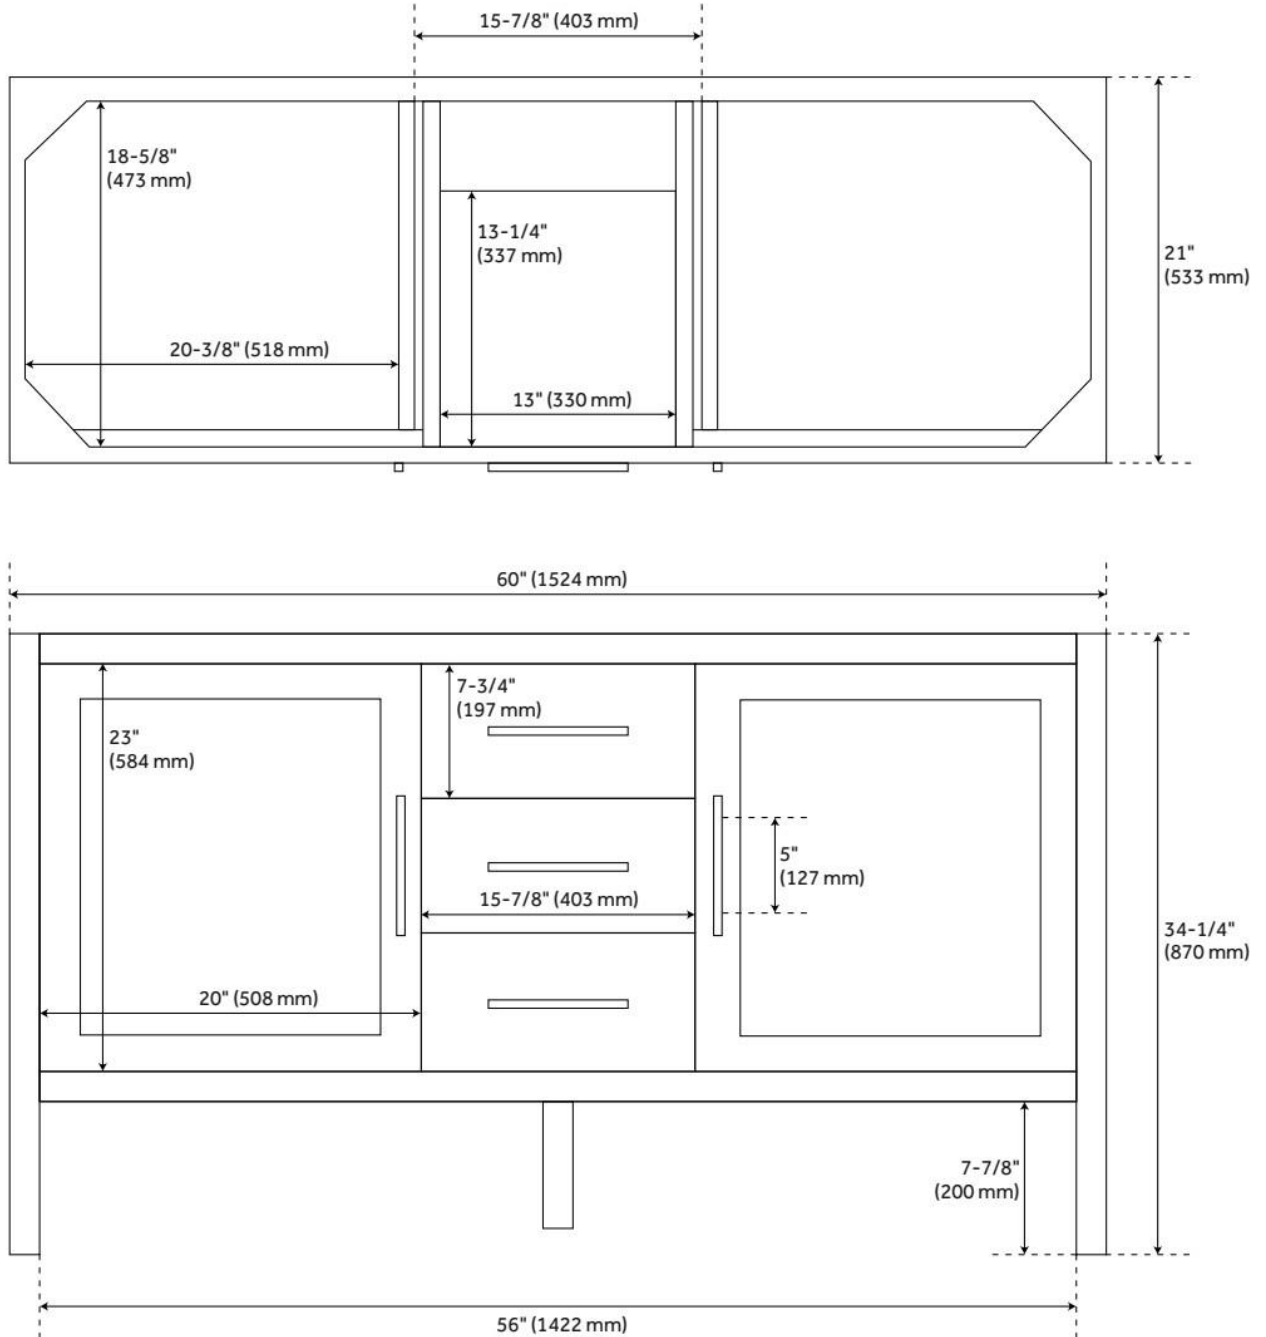

60" AYANNA MINDI DOUBLE VANITY WITH RECTANGULAR UNDERMOUNT SINKS - NATURAL

SKU: 953591-60-RUMB

Code: SH481816, SH481818, SH481815, SH481819, SH481817, SH481812, SH481820, SH481821, SH481822, SH481813, SH481814

FEATURES

- Material: Wood
- Product Finish: Natural Mindi
- Number of Doors: 2
- Number of Drawers: 3
- Adjustable Shelves: Yes
- Hardware Finish: Matte Black
- Built-In Adjusters: Yes

LISTED ID: 506894

ADDITIONAL FEATURES

- Includes a matching backsplash and a pair of white porcelain sinks.
- Granite is A-grade. Polished Carrara Marble is sourced from Italy.
- Each stone top is carved from a single piece of stone and will feature natural variations.
- All dimensions are ($\pm 1/2$ ").
- [Wood finish samples available.](#)

REVISED 10/1/2024

60" AYANNA MINDI DOUBLE VANITY WITH RECTANGULAR UNDERMOUNT SINKS - NATURAL

SKU: 953591-60-RUMB

Code: SH481816, SH481818, SH481815, SH481819, SH481817, SH481812, SH481820, SH481821, SH481822, SH481813, SH481814