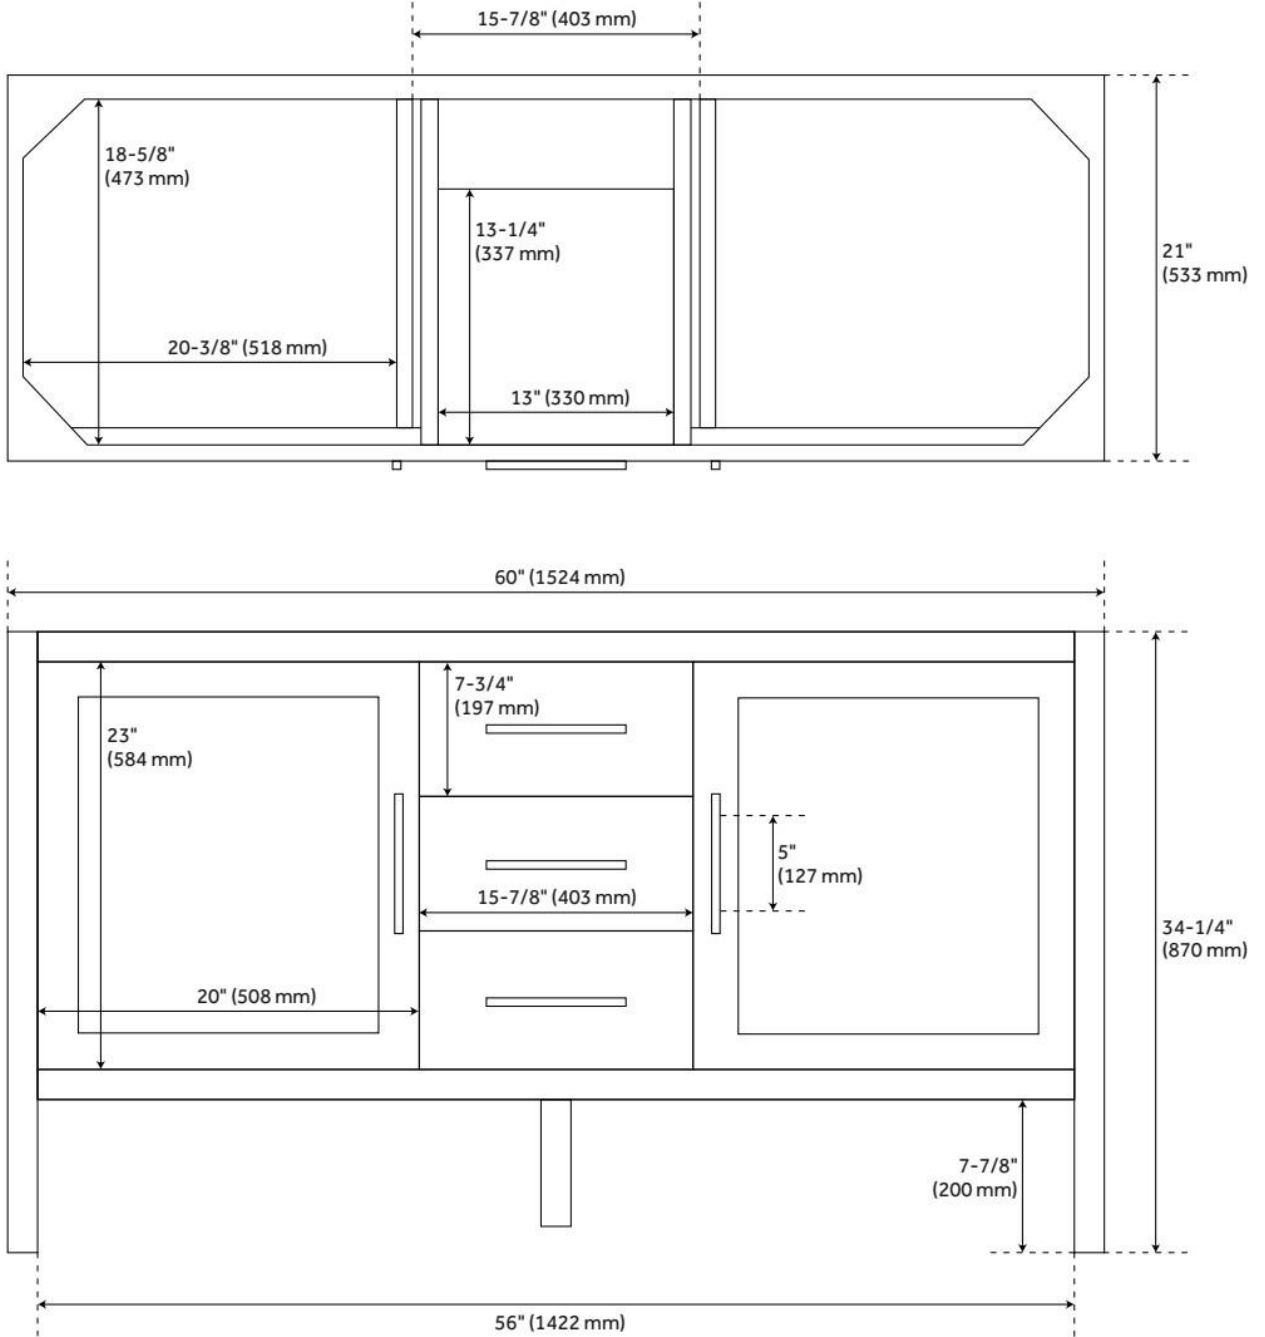

60" AYANNA MINDI DOUBLE VANITY WITH UNDERMOUNT SINKS - NATURAL MINDI

SKU: 953591-60-UM

Code: SH481810, SH481808, SH481809, SH481811, SH481807

REVISED 10/1/2024