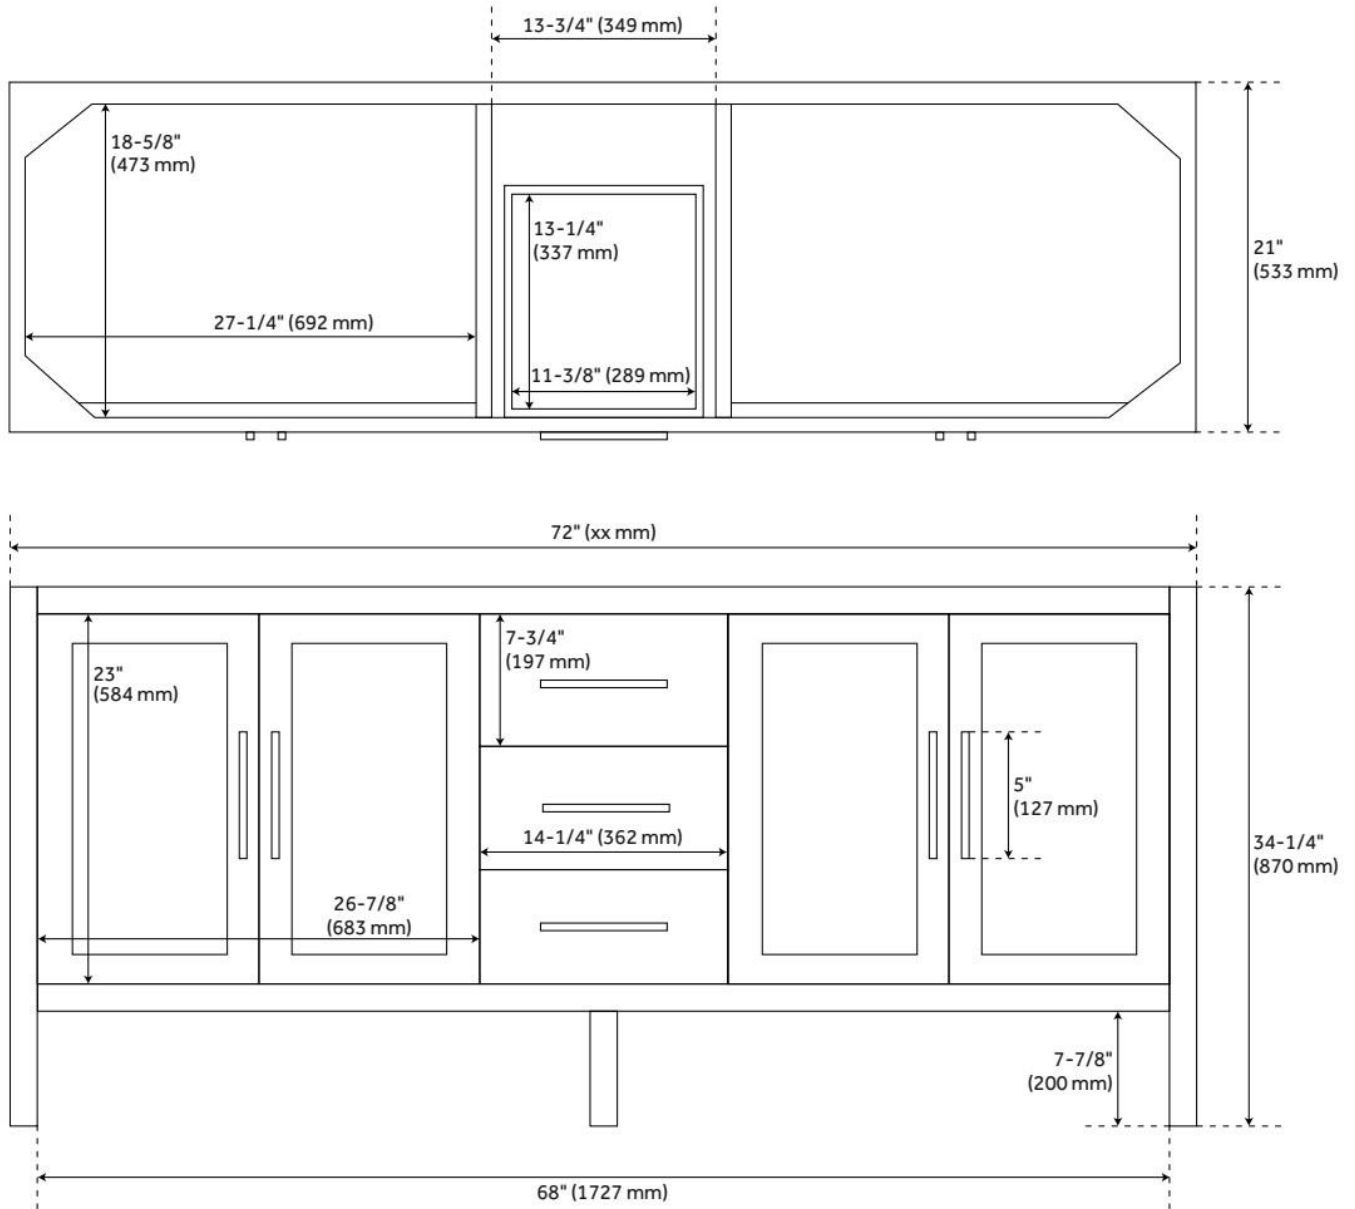

72" AYANNA MINDI DOUBLE VANITY WITH RECTANGULAR UNDERMOUNT SINKS - NATURAL

SKU: 953591-72-RUMB

Code: SH481838, SH481840, SH481835, SH481836, SH481844, SH481837, SH481841, SH481839, SH481842, SH481843

FEATURES

Material: Wood
Product Finish: Natural Mindi
Number of Doors: 4
Number of Drawers: 3
Adjustable Shelves: Yes
Hardware Finish: Matte Black
Built-In Adjusters: Yes

LISTED ID: 506897

ADDITIONAL FEATURES

- Includes a matching backsplash and a pair of white porcelain sinks.
- Granite is A-grade. Polished Carrara Marble is sourced from Italy.
- Each stone top is carved from a single piece of stone and will feature natural variations.
- All dimensions are ($\pm 1/2$ ").
- [Wood finish samples available.](#)

REVISED 10/1/2024

72" AYANNA MINDI DOUBLE VANITY WITH RECTANGULAR UNDERMOUNT SINKS - NATURAL

SKU: 953591-72-RUMB

Code: SH481838, SH481840, SH481835, SH481836, SH481844, SH481837, SH481841, SH481839, SH481842, SH481843