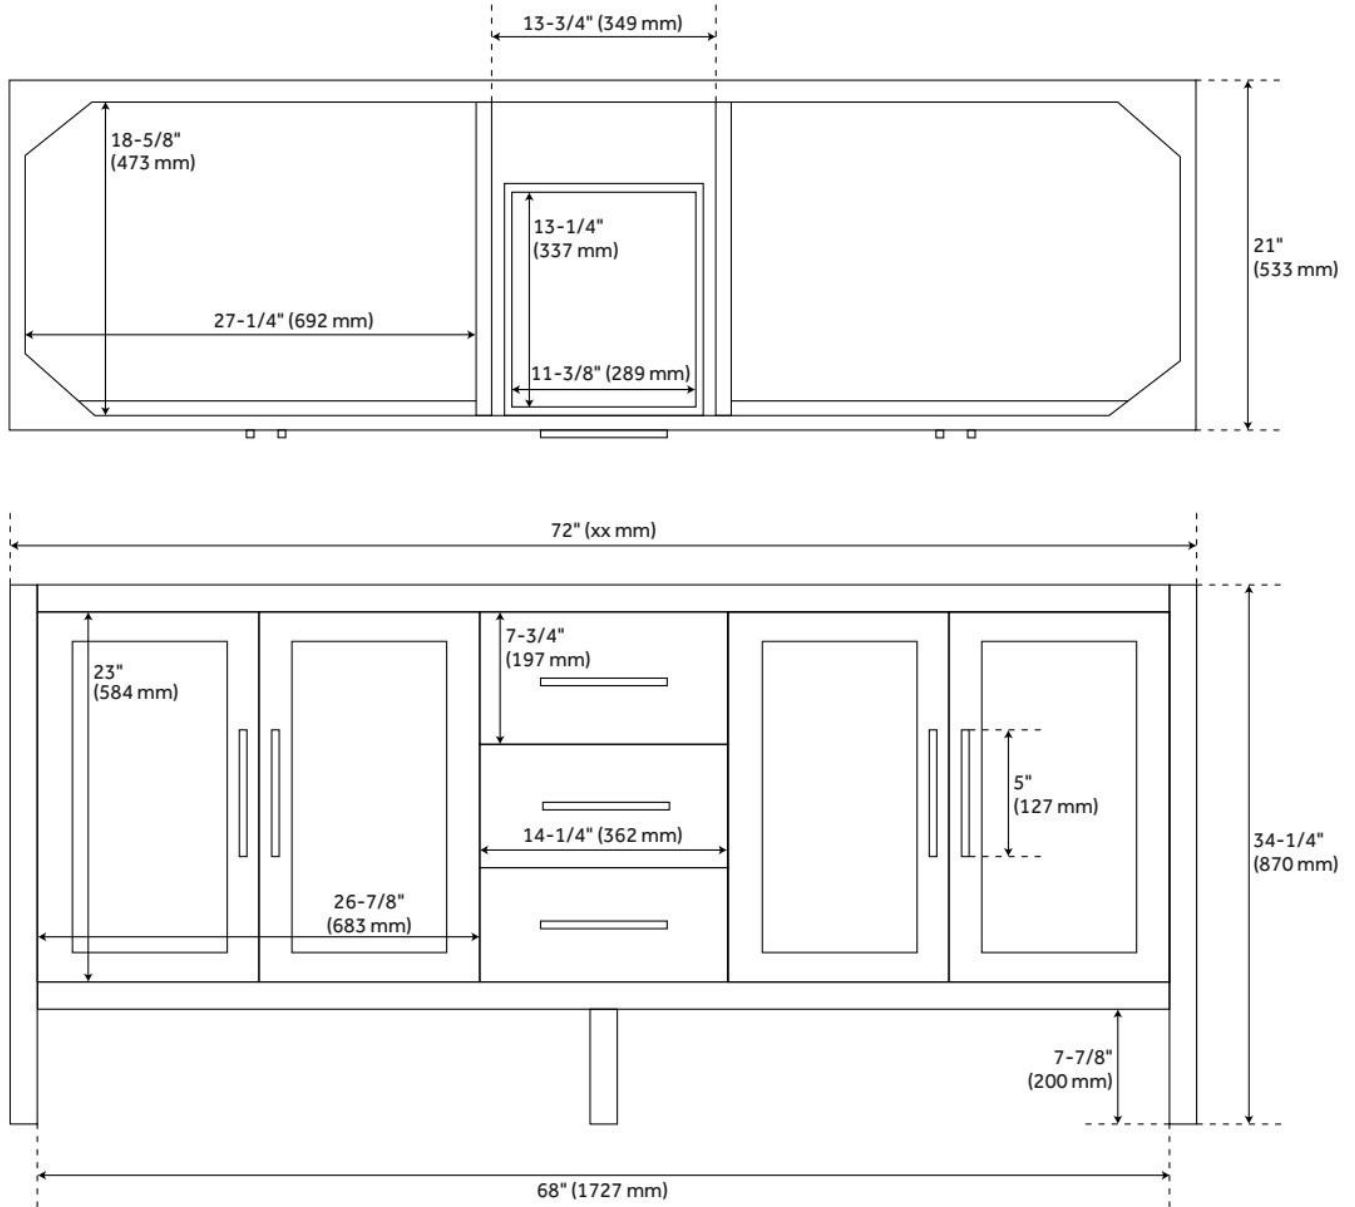

FEATURES

- Material: Wood
- Product Finish: Natural Mindi
- Number of Doors: 4
- Number of Drawers: 3
- Adjustable Shelves: Yes
- Hardware Finish: Matte Black
- Built-In Adjusters: Yes

LISTED ID: 506897

ADDITIONAL FEATURES

- Includes a matching backsplash and a pair of white porcelain sinks.
- Granite is A-grade. Polished Carrara Marble is sourced from Italy.
- Each stone top is carved from a single piece of stone and will feature natural variations.
- All dimensions are ($\pm 1/2$ ").
- [Wood finish samples available.](#)

REVISED 11/27/2024

72" AYANNA MINDI DOUBLE VANITY WITH RECTANGULAR UNDERMOUNT SINKS - NATURAL

SKU: 953591-72-RUMB

Code: SH481838, SH481840, SH481835, SH481836, SH481844, SH481837, SH481841, SH481839, SH481842, SH481843, SH559138