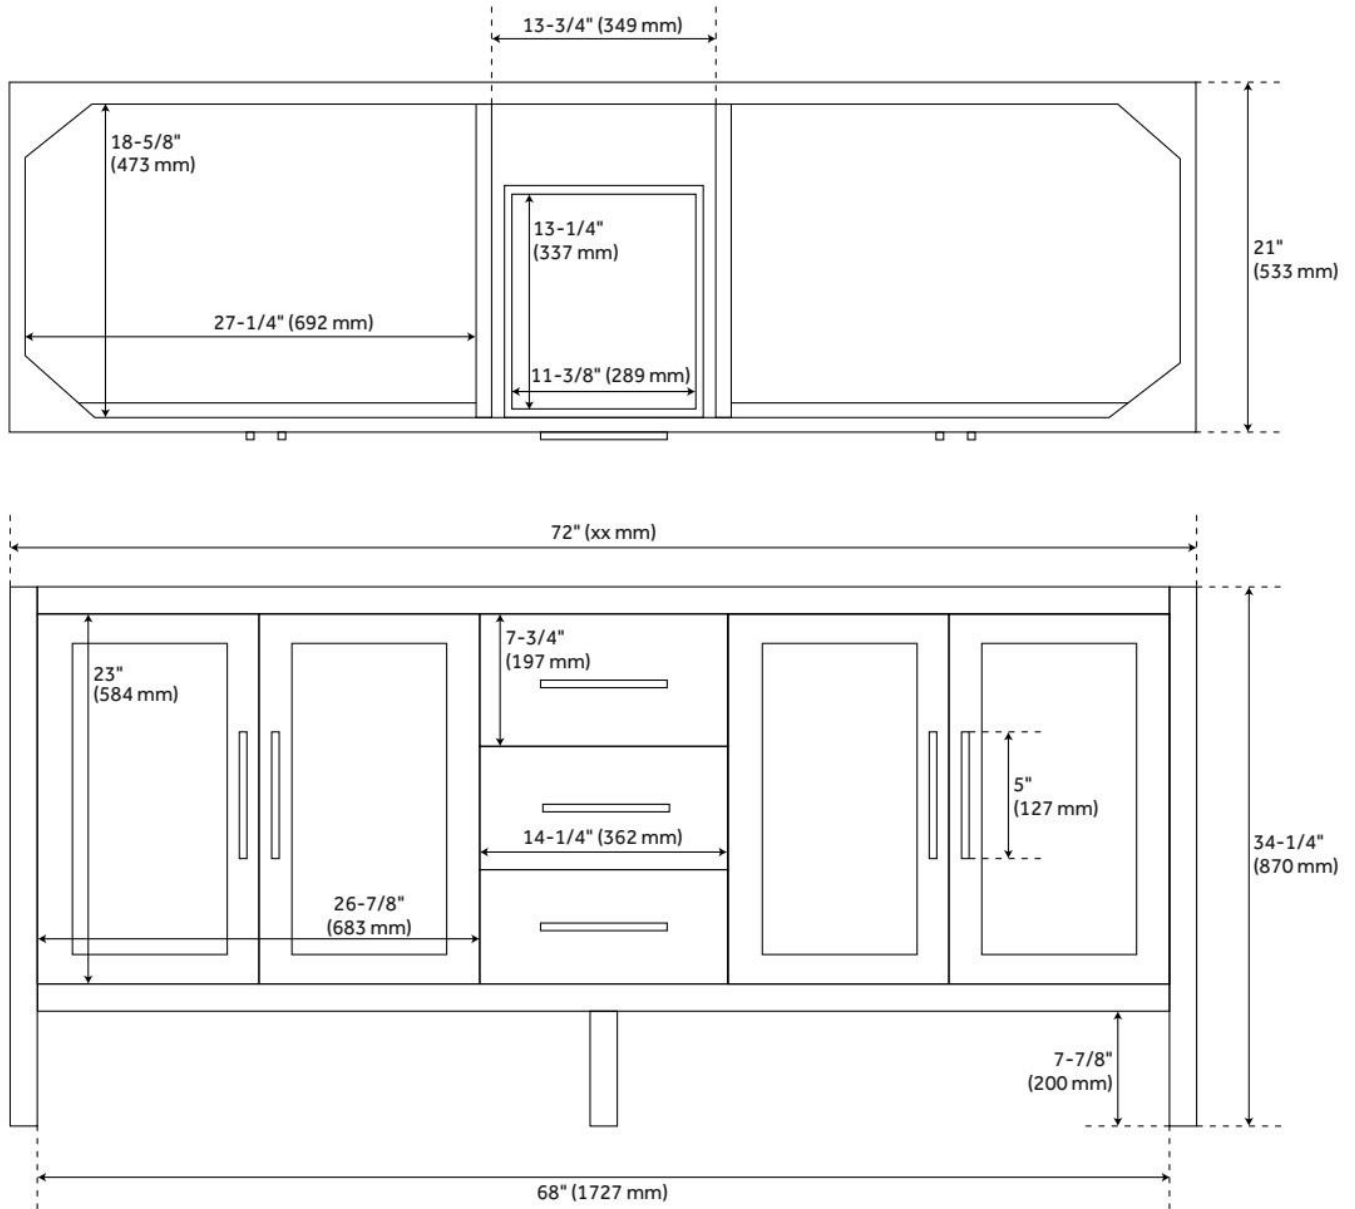

72" AYANNA MINDI DOUBLE VANITY WITH UNDERMOUNT SINKS - NATURAL MINDI

SKU: 953591-72-UM

Code: SH481832, SH481830, SH481831, SH481833, SH481829

FEATURES

Material: Wood
Product Finish: Natural Mindi
Number of Doors: 4
Number of Drawers: 3
Adjustable Shelves: Yes
Hardware Finish: Matte Black
Built-In Adjusters: Yes

LISTED ID: 506895

ADDITIONAL FEATURES

- Includes a matching backsplash and a white porcelain sinks.
- Granite is A-grade. Polished Carrara Marble is sourced from Italy.
- Each stone top is carved from a single piece of stone and will feature natural variations.

REVISED 8/5/2024

72" AYANNA MINDI DOUBLE VANITY WITH UNDERMOUNT SINKS - NATURAL MINDI

SKU: 953591-72-UM

Code: SH481832, SH481830, SH481831, SH481833, SH481829

REVISED 8/5/2024