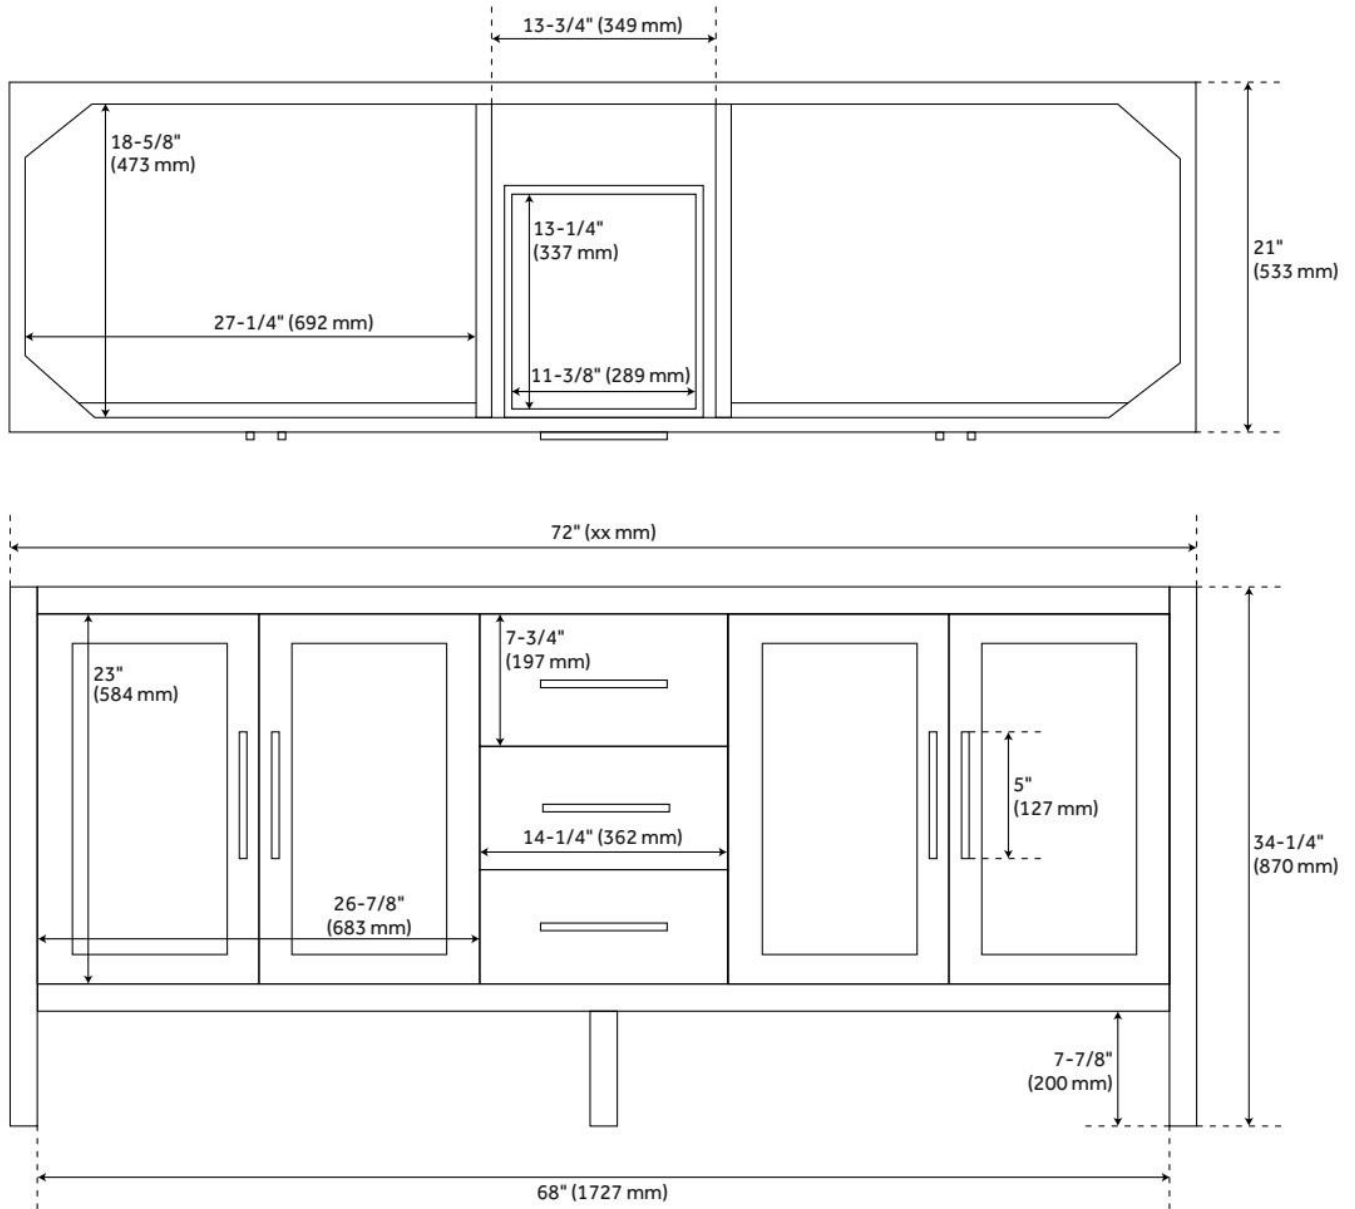

72" AYANNA MINDI DOUBLE VANITY WITH UNDERMOUNT SINKS - NATURAL MINDI

SKU: 953591-72-UM

Code: SH481832, SH481830, SH481831, SH481833, SH481829

REVISED 10/1/2024