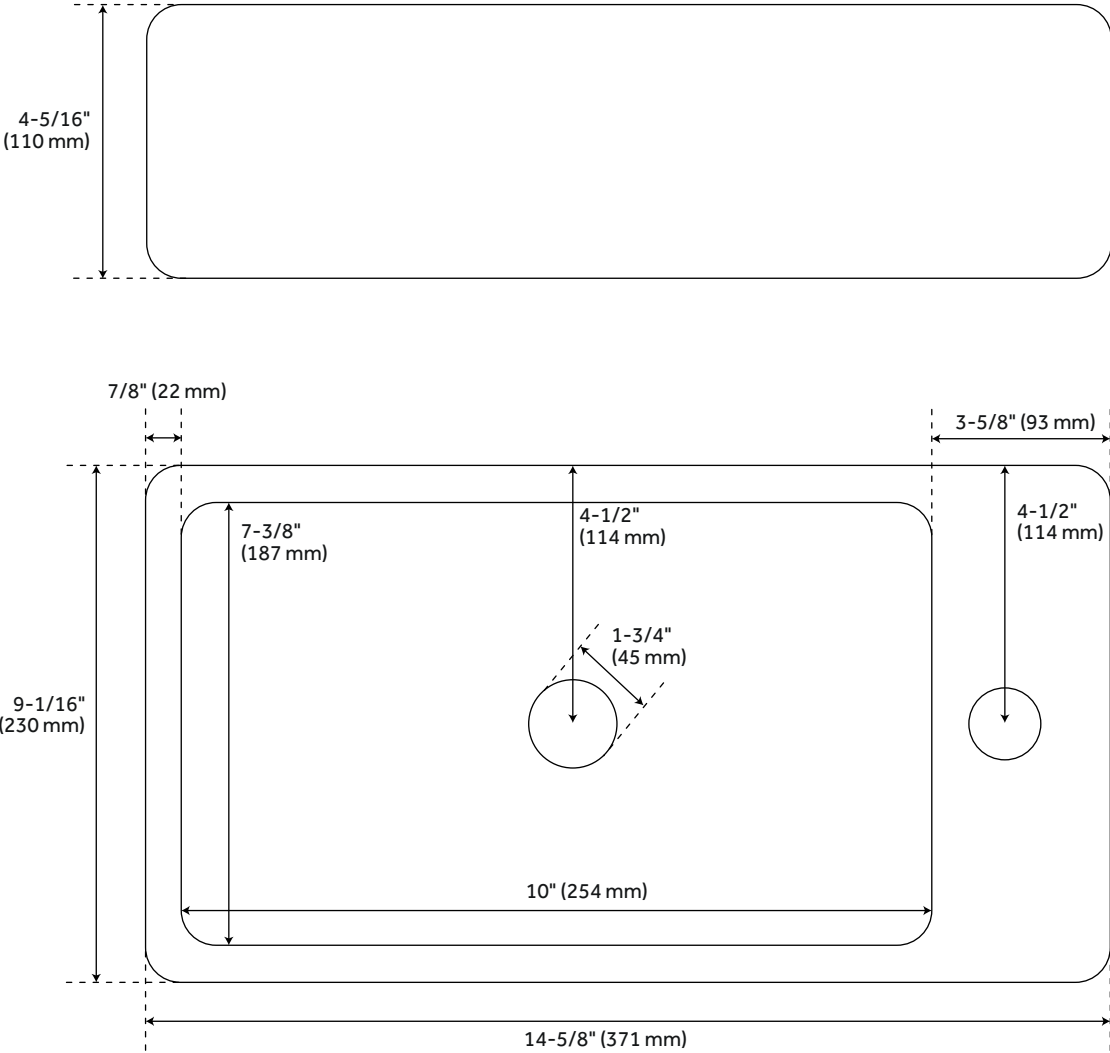

CROMWELL RETANGULAR PORCELAIN WALL-MOUNT SINK

SKU: 953600-WM

CODES/STANDARDS

FEATURES

Product Finish: White
Length: 14-5/8"
Width: 9-1/16"
Height: 4-5/16"
Sink Shape: Rectangle
Number of Basins: 1
Sink Installation: Wall Mount
Product Color: White
Faucet Centers: single-hole
Overflow Hole: No
Item Weight (lbs.): 10
Basin Length: 10"
Basin Width: 7-3/8"
Basin Depth: 3-5/16"
Fits Drain Hole Size: 1-3/4"
Exterior Treatment: Smooth
Interior Treatment: Smooth
Drain Included: No
Faucet Included: No
Sink Material: Porcelain

Code:
REVISED 7/1/2022

CROMWELL RETANGULAR PORCELAIN WALL-MOUNT SINK - LEFT FAUCET HOLE

SKU: 953600-WM

All dimensions and specifications are nominal and may vary. Use actual products for accuracy in critical situations.

CROMWELL RETANGULAR PORCELAIN WALL-MOUNT SINK - RIGHT FAUCET HOLE

SKU: 953600-WM

All dimensions and specifications are nominal and may vary. Use actual products for accuracy in critical situations.