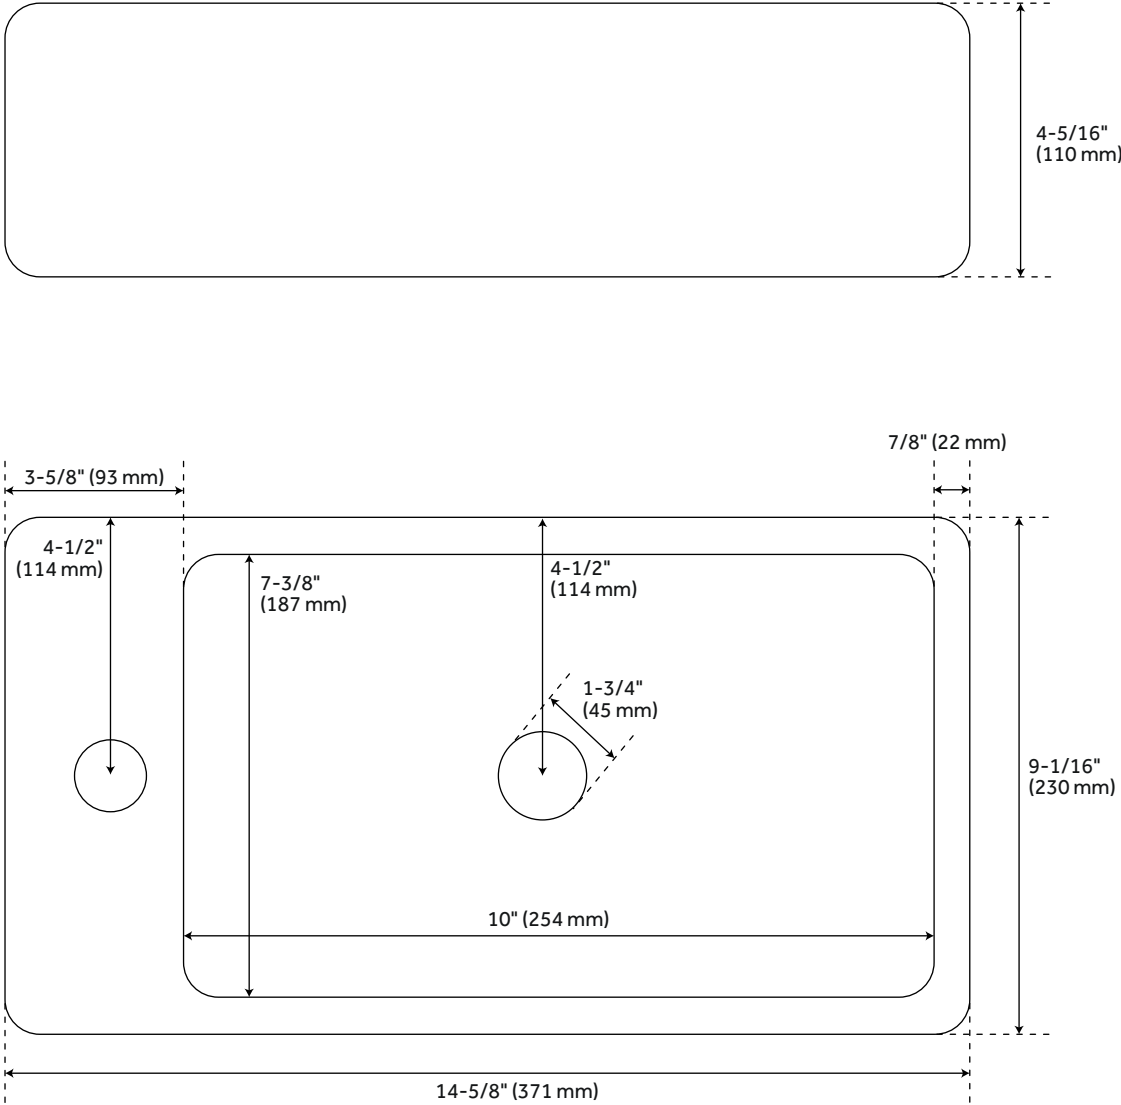

CROMWELL RETANGULAR PORCELAIN WALL-MOUNT SINK

SKU: 953600-WM

CODES/STANDARDS

FEATURES

Product Finish: White
Length: 14-5/8"
Width: 9-1/16"
Height: 4-5/16"
Sink Shape: Rectangle
Number of Basins: 1
Sink Installation: Wall Mount
Product Color: White
Faucet Centers: single-hole
Overflow Hole: No
Item Weight (lbs.): 10
Basin Length: 10"
Basin Width: 7-3/8"
Basin Depth: 3-5/16"
Fits Drain Hole Size: 1-3/4"
Exterior Treatment: Smooth
Interior Treatment: Smooth
Drain Included: No
Faucet Included: No
Sink Material: Porcelain

Code:
REVISED 7/1/2022

CROMWELL RETANGULAR PORCELAIN WALL-MOUNT SINK - LEFT FAUCET HOLE

SKU: 953600-WM

All dimensions and specifications are nominal and may vary. Use actual products for accuracy in critical situations.

CROMWELL RETANGULAR PORCELAIN WALL-MOUNT SINK - RIGHT FAUCET HOLE

SKU: 953600-WM

All dimensions and specifications are nominal and may vary. Use actual products for accuracy in critical situations.