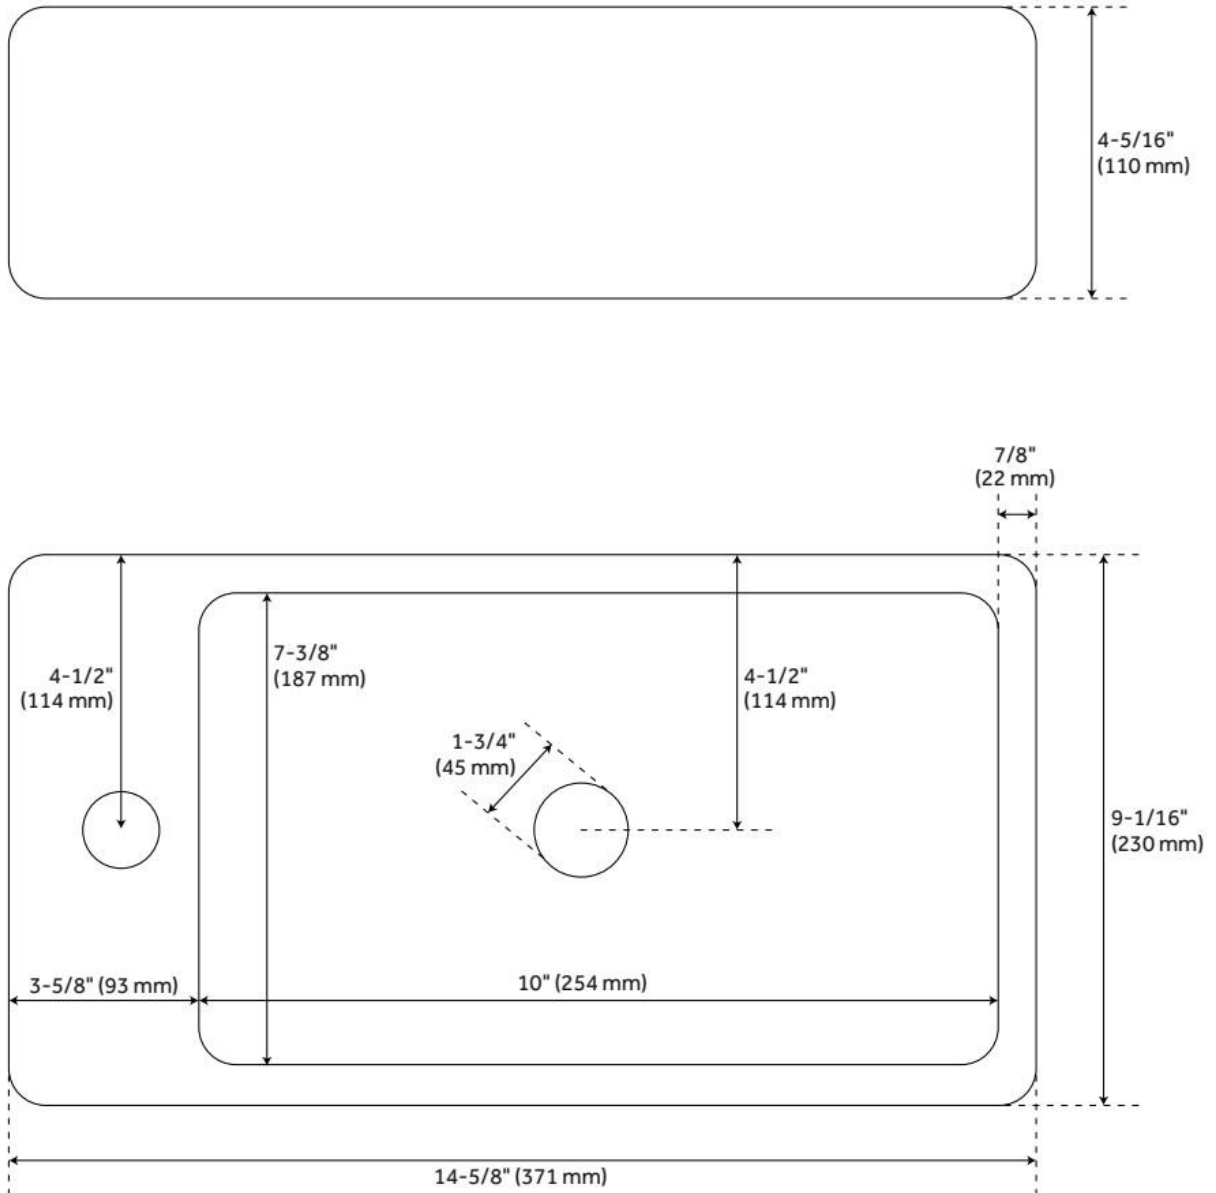

CROMWELL RETANGULAR PORCELAIN WALL-MOUNT SINK

SKU: 953600-WM

Code: SH481910, SH481911

FEATURES

Material: Porcelain

Product Finish: White

Installation Type: Wall Mount

Shape: Rectangle

Drain Placement: Center

Fits Drain Hole Size: 1-3/4"

Faucet Centers: single-hole

Overflow Hole: No

Mounting Hardware Included: Yes

ASME A112.19.2/CSA B45.1, Massachusetts Accepted, LISTED ID: SH129008WH, SH129009WH

REVISED 7/10/2024

CROMWELL RETANGULAR PORCELAIN WALL-MOUNT SINK

SKU: 953600-WM

Code: SH481910, SH481911

REVISED 7/10/2024

CROMWELL RETANGULAR PORCELAIN WALL-MOUNT SINK

SKU: 953600-WM

Code: SH481910, SH481911