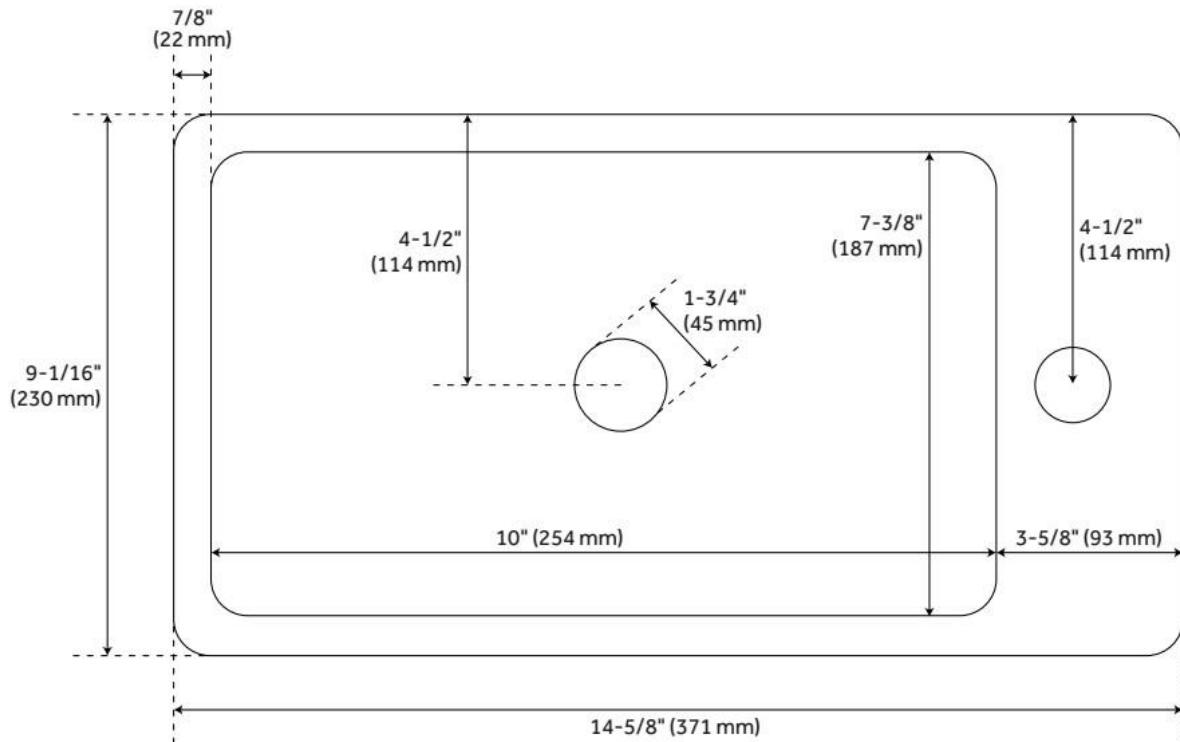

CROMWELL RETANGULAR PORCELAIN WALL-MOUNT SINK

SKU: 953600-WM

Code: SH481910, SH481911

FEATURES

Material: Porcelain

Product Finish: White

Installation Type: Wall Mount

Shape: Rectangle

Drain Placement: Center

Fits Drain Hole Size: 1-3/4"

Faucet Centers: single-hole

Overflow Hole: No

Mounting Hardware Included: Yes

ASME A112.19.2/CSA B45.1, Massachusetts Accepted, LISTED ID: SH129008WH, SH129009WH

REVISED 7/10/2024

CROMWELL RETANGULAR PORCELAIN WALL-MOUNT SINK

SKU: 953600-WM

Code: SH481910, SH481911

REVISED 7/10/2024

CROMWELL RETANGULAR PORCELAIN WALL-MOUNT SINK

SKU: 953600-WM

Code: SH481910, SH481911