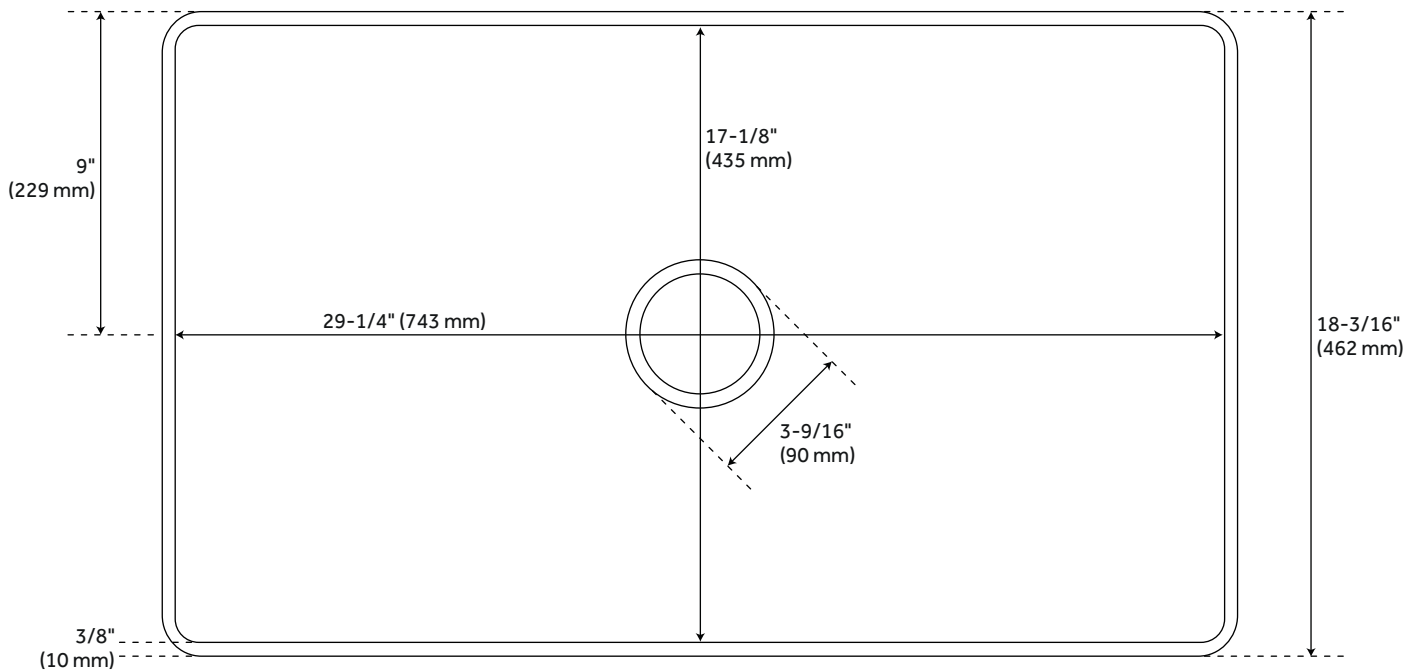

30" ELWYNNE THIN WALL FIRECLAY FARMHOUSE SINK - WHITE

SKU: 953609

Code: SHF1B3018T

FEATURES

Length: 30-1/4"
Width: 18-3/16"
Height: 10"
Sink Shape: Rectangle
Number of Basins: 1
Sink Installation: Farmhouse
Product Color: White
Faucet Centers: No Faucet Hole
Basin Length: 29-1/4"
Basin Width: 17-1/8"
Basin Depth: 9-1/4"
Rim Thickness: 3/8"
Fits Drain Hole Size: 3-9/16"
Exterior Treatment: Smooth
Interior Treatment: Smooth
Drain Included: Optional
Faucet Included: No
Sink Material: Fireclay
Basin Configuration: Single
Apron Design: Smooth
Water Depth to Rim: 9-1/8"

ASME A112.19.2/CSA B45.1

REVISED 3/31/2023

30" ELWYNNE THIN WALL FIRECLAY FARMHOUSE SINK - WHITE

SKU: 953609

Code: SHF1B3018T

ADDITIONAL FEATURES

- Made of solid, heavy-duty fireclay.
- Thin wall design.
- Smooth, ripple-resistant surface.
- Sink grids provide protection and keep dishes elevated as they air dry.
- If purchasing drain separately, it must be able to accommodate a sink drain thickness of 1".
- All sink dimensions are ($\pm 1/2"$).

REVISED 3/31/2023

30" ELWYNNE THIN WALL FIRECLAY FARMHOUSE SINK - WHITE

All dimensions and specifications are nominal and may vary. Use actual products for accuracy in critical situations.

OPTIONAL GRID FOR 30" ELWYNNE THIN WALL FIRECLAY FARMHOUSE SINK

All dimensions and specifications are nominal and may vary. Use actual products for accuracy in critical situations.