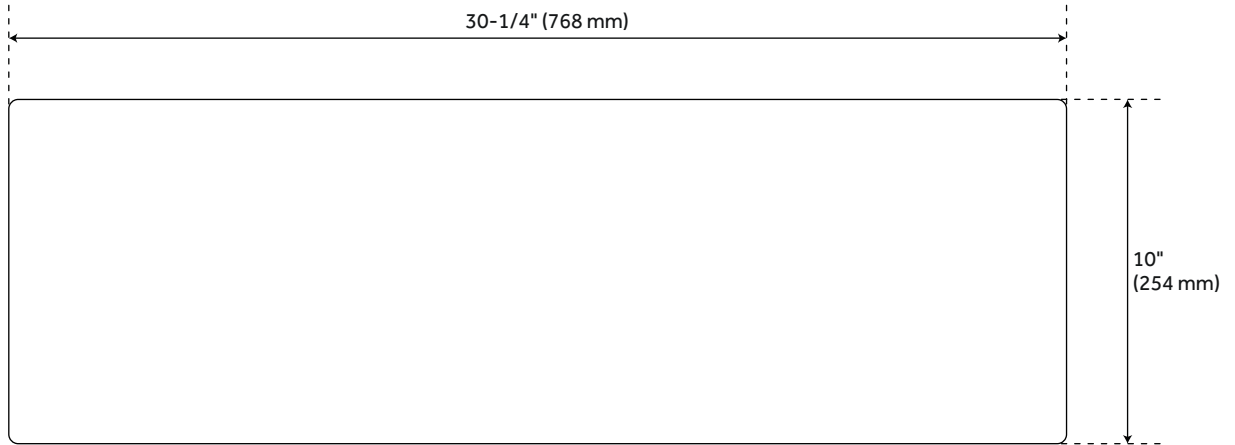

30" ELWYNNE THIN WALL FIRECLAY FARMHOUSE SINK - WHITE

SKU: 953609

Code: SHF1B3018T

FEATURES

Length: 30-1/4"
Width: 18-3/16"
Height: 10"
Sink Shape: Rectangle
Number of Basins: 1
Sink Installation: Farmhouse
Product Color: White
Faucet Centers: No Faucet Hole
Basin Length: 29-1/4"
Basin Width: 17-1/8"
Basin Depth: 9-1/4"
Rim Thickness: 3/8"
Fits Drain Hole Size: 3-9/16"
Exterior Treatment: Smooth
Interior Treatment: Smooth
Drain Included: Optional
Faucet Included: No
Sink Material: Fireclay
Basin Configuration: Single
Apron Design: Smooth
Water Depth to Rim: 9-1/8"

ASME A112.19.2/CSA B45.1

REVISED 3/31/2023

30" ELWYNNE THIN WALL FIRECLAY FARMHOUSE SINK - WHITE

SKU: 953609

Code: SHF1B3018T

ADDITIONAL FEATURES

- Made of solid, heavy-duty fireclay.
- Thin wall design.
- Smooth, ripple-resistant surface.
- Sink grids provide protection and keep dishes elevated as they air dry.
- If purchasing drain separately, it must be able to accommodate a sink drain thickness of 1".
- All sink dimensions are ($\pm 1/2"$).

REVISED 3/31/2023

30" ELWYNNE THIN WALL FIRECLAY FARMHOUSE SINK - WHITE

All dimensions and specifications are nominal and may vary. Use actual products for accuracy in critical situations.

OPTIONAL GRID FOR 30" ELWYNNE THIN WALL FIRECLAY FARMHOUSE SINK