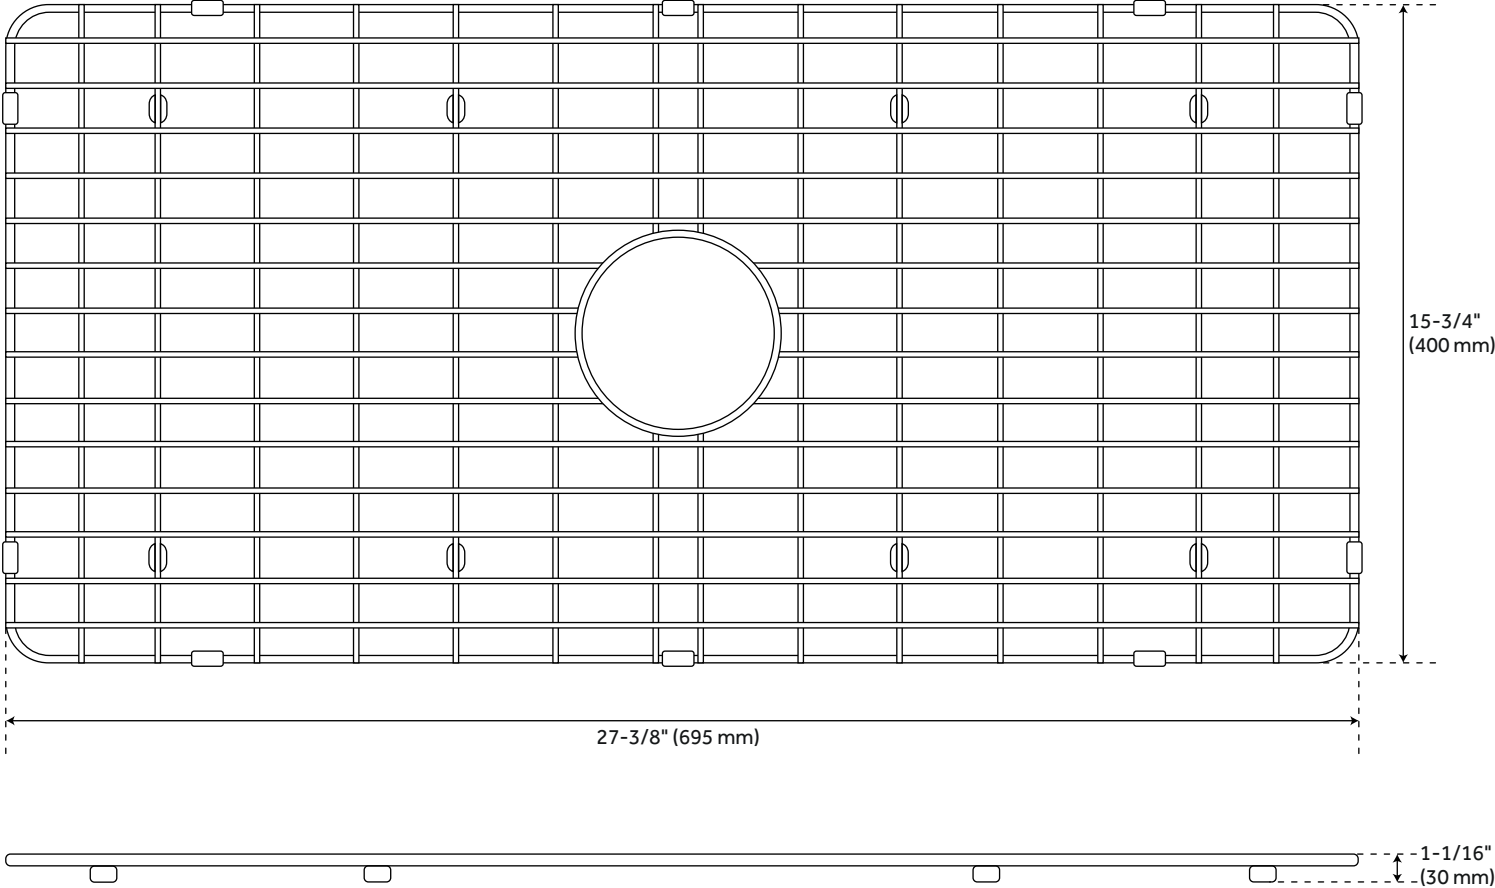

30" ELWYNNE THIN WALL FIRECLAY FARMHOUSE SINK - WHITE

SKU: 953609

Code: SHF1B3018T

FEATURES

Length: 30-1/4"
Width: 18-3/16"
Height: 10"
Sink Shape: Rectangle
Number of Basins: 1
Sink Installation: Farmhouse
Product Color: White
Faucet Centers: No Faucet Hole
Basin Length: 29-1/4"
Basin Width: 17-1/8"
Basin Depth: 9-1/4"
Rim Thickness: 3/8"
Fits Drain Hole Size: 3-9/16"
Exterior Treatment: Smooth
Interior Treatment: Smooth
Drain Included: Optional
Faucet Included: No
Sink Material: Fireclay
Basin Configuration: Single
Apron Design: Smooth
Water Depth to Rim: 9-1/8"

ASME A112.19.2/CSA B45.1

REVISED 3/31/2023

30" ELWYNNE THIN WALL FIRECLAY FARMHOUSE SINK - WHITE

SKU: 953609

Code: SHF1B3018T

ADDITIONAL FEATURES

- Made of solid, heavy-duty fireclay.
- Thin wall design.
- Smooth, ripple-resistant surface.
- Sink grids provide protection and keep dishes elevated as they air dry.
- If purchasing drain separately, it must be able to accommodate a sink drain thickness of 1".
- All sink dimensions are ($\pm 1/2"$).

REVISED 3/31/2023

30" ELWYNNE THIN WALL FIRECLAY FARMHOUSE SINK - WHITE

All dimensions and specifications are nominal and may vary. Use actual products for accuracy in critical situations.

OPTIONAL GRID FOR 30" ELWYNNE THIN WALL FIRECLAY FARMHOUSE SINK