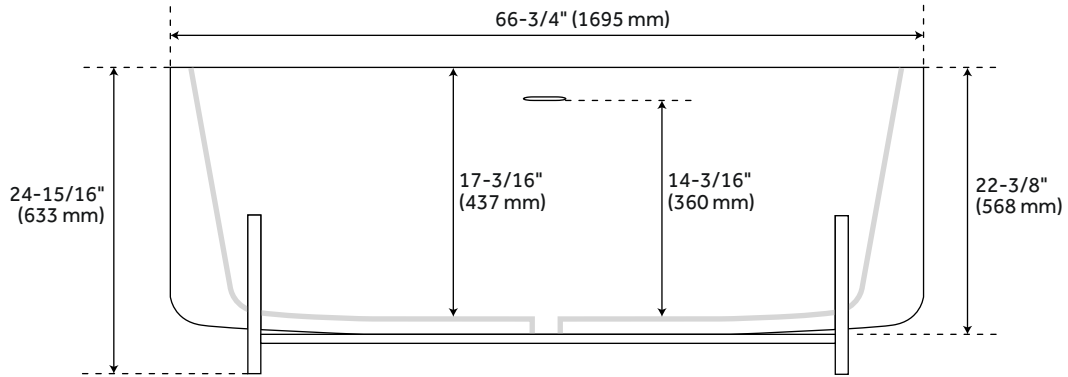

67" CONROY ACRYLIC FREESTANDING TUB WITH STAND

SKU: 953612

CODES/STANDARDS

CSA B45.5/IAPMO Z124

FEATURES

Features: Integral Drain & Overflow
Design: Modern
Product Finish: White
Length: 66-3/4"
Width: 31-1/4"
Height: 22-3/8"
Water Depth To Overflow: 14-3/16"
Drain Included: Yes
Drain Finish: White Powder Coat
Faucet Included: No
Shape: Oval
Water Depth to Rim: 17-3/16"
Tub Overflow: Yes
Integral Drain & Overflow: Yes
Tub Material: Acrylic
Tub Interior Length: 48"
Tub Interior Width: 23"
Tap Deck: No
Faucet Drillings: No Drillings
Built-In Adjusters: Yes
Blower: No
Heated Air Tub: No

Code: SHCOFS6731,SHCOS6731
REVISED 7/1/2022

67" CONROY ACRYLIC FREESTANDING TUB WITH STAND

SKU: 953612

SHCOFS6731, SHCOS6731

All dimensions and specifications are nominal and may vary. Use actual products for accuracy in critical situations.