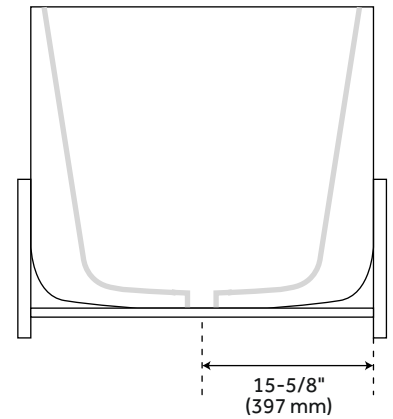

67" CONROY ACRYLIC FREESTANDING TUB WITH STAND

SKU: 953612

CODES/STANDARDS

CSA B45.5/IAPMO Z124

FEATURES

Features: Integral Drain & Overflow
Design: Modern
Product Finish: White
Length: 66-3/4"
Width: 31-1/4"
Height: 22-3/8"
Water Depth To Overflow: 14-3/16"
Drain Included: Yes
Drain Finish: White Powder Coat
Faucet Included: No
Shape: Oval
Water Depth to Rim: 17-3/16"
Tub Overflow: Yes
Integral Drain & Overflow: Yes
Tub Material: Acrylic
Tub Interior Length: 48"
Tub Interior Width: 23"
Tap Deck: No
Faucet Drillings: No Drillings
Built-In Adjusters: Yes
Blower: No
Heated Air Tub: No

Code: SHCOFS6731,SHCOS6731
REVISED 7/1/2022

67" CONROY ACRYLIC FREESTANDING TUB WITH STAND

SKU: 953612

SHCOFS6731, SHCOS6731

All dimensions and specifications are nominal and may vary. Use actual products for accuracy in critical situations.