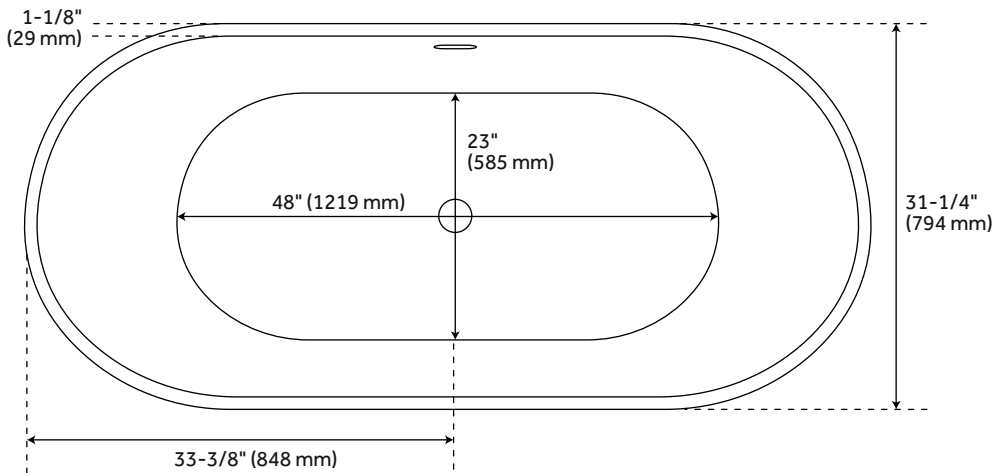

67" CONROY ACRYLIC FREESTANDING TUB WITH STAND

SKU: 953612

CODES/STANDARDS

CSA B45.5/IAPMO Z124

FEATURES

Features: Integral Drain & Overflow
Design: Modern
Product Finish: White
Length: 66-3/4"
Width: 31-1/4"
Height: 22-3/8"
Water Depth To Overflow: 14-3/16"
Drain Included: Yes
Drain Finish: White Powder Coat
Faucet Included: No
Shape: Oval
Water Depth to Rim: 17-3/16"
Tub Overflow: Yes
Integral Drain & Overflow: Yes
Tub Material: Acrylic
Tub Interior Length: 48"
Tub Interior Width: 23"
Tap Deck: No
Faucet Drillings: No Drillings
Built-In Adjusters: Yes
Blower: No
Heated Air Tub: No

Code: SHCOFS6731,SHCOS6731
REVISED 7/1/2022

67" CONROY ACRYLIC FREESTANDING TUB WITH STAND

SKU: 953612

SHCOFS6731, SHCOS6731

All dimensions and specifications are nominal and may vary. Use actual products for accuracy in critical situations.