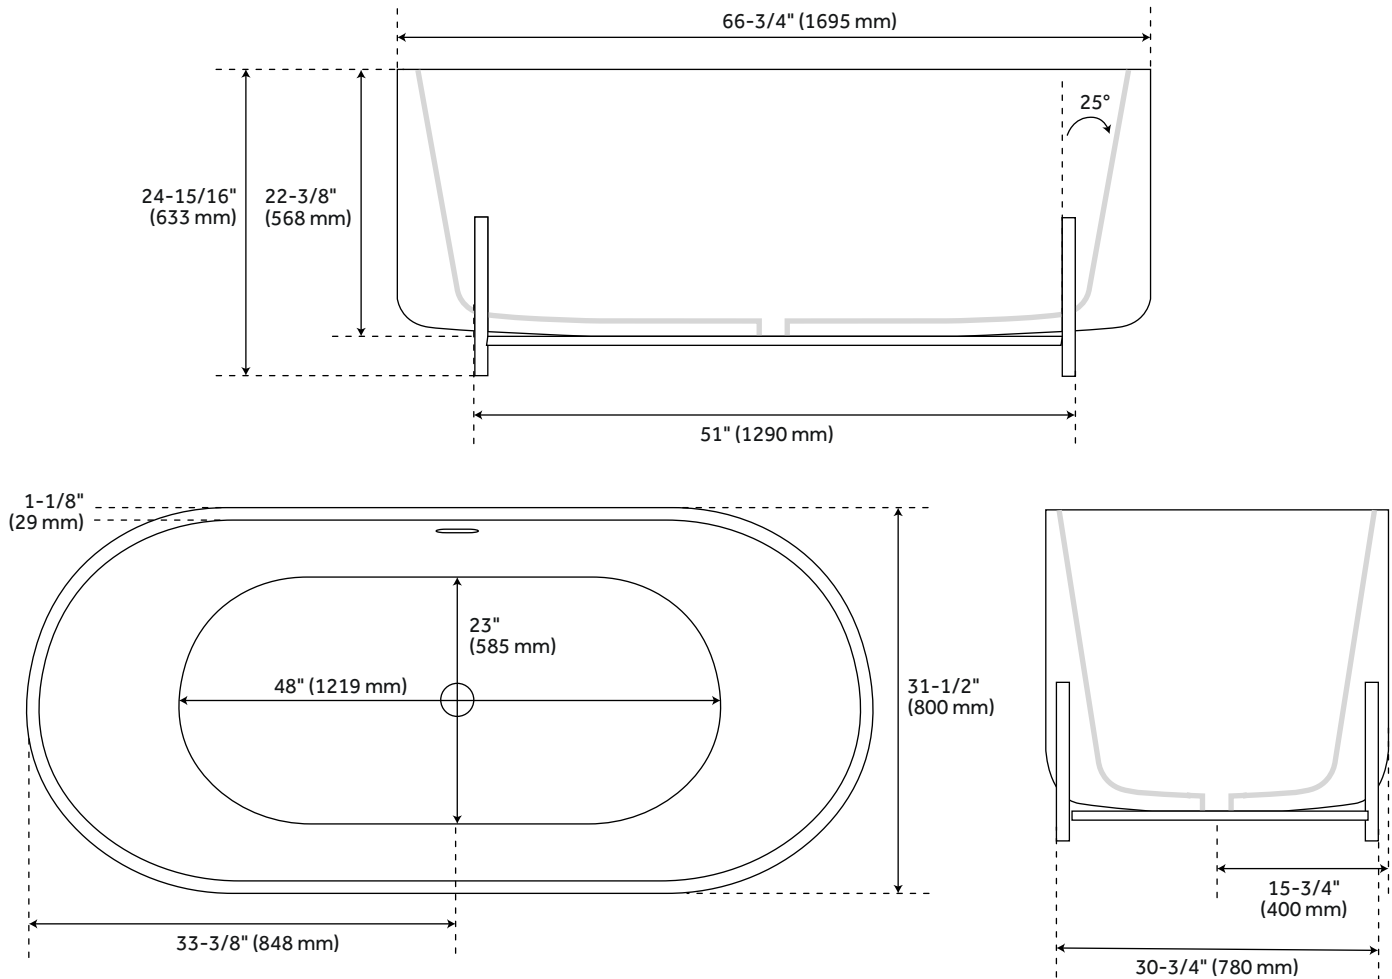

67" CONROY ACRYLIC FREESTANDING TUB WITH STAND

SKU: 953613

Code: SHCOFS6731, SHCOS6731

CSA B45.5/IAPMO Z124
Massachusetts Accepted

FEATURES

Installation Type: Freestanding
Features: Integral Drain & Overflow
Design: Modern
Product Finish: White
Material: Acrylic
Length: 66-3/4"
Width: 31-1/4"
Height: 22-3/8"
Water Depth To Overflow: 14-3/16"
Drain Included: Yes
Drain Finish: Yes - Integral
Faucet Included: No
Shape: Oval
Water Depth to Rim: 17-3/16"
Tub Overflow: true
Integral Drain & Overflow: Yes
Tub Material: Acrylic
Tub Interior Length: 48"
Tub Interior Width: 23"
Tap Deck: No
Faucet Drillings: No Drillings
Water Capacity (Gallons): 72.64
Built-In Adjusters: Yes
Tub Weight Uncrated (lbs): 114.6
Blower: No
Heated Air Tub: No

REVISED 4/25/2024

67" CONROY ACRYLIC FREESTANDING TUB WITH STAND

SKU: 953613

Code: SHCOFS6731, SHCOS6731

ADDITIONAL FEATURES

- Formed of two acrylic sheets, the air between acting as thermal insulator.
- Optional Quick Connect Drop-In Drain Kit Includes:
 - Floor Plate
 - 1-1/2" PVC Pipe
 - 2" x 1-1/2" Trap Adapters.
 - 1 Brass Threaded.
 - 1 Brass Unthreaded Tailpiece and Plug.
 - Installs above your subfloor, but underneath your cement floor or tile, so you do not need access below the fixture.

REVISED 4/25/2024

67" CONROY ACRYLIC FREESTANDING TUB WITH STAND

SKU: 953612

SHCOFS6731WH, SHCOS6731MB

All dimensions and specifications are nominal and may vary. Use actual products for accuracy in critical situations.