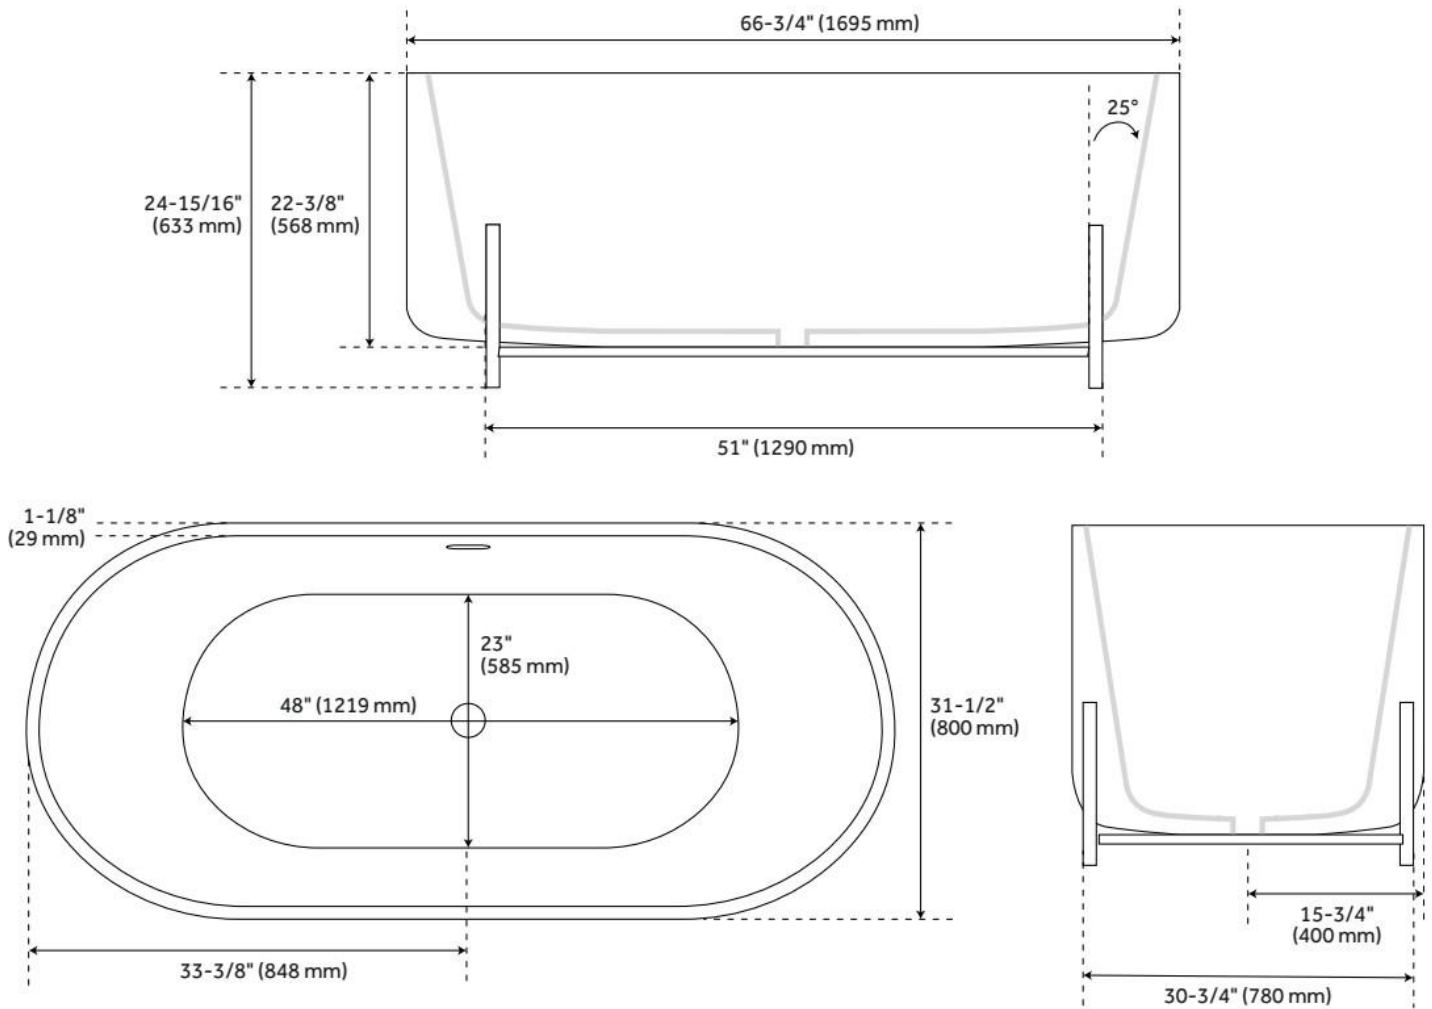

67" CONROY ACRYLIC FREESTANDING TUB WITH STAND

SKU: 953613

Code: SHCOFS6731, SHCOS6731

FEATURES

Tub Material: Acrylic
Product Finish: White
Shape: Oval
Tub Drain Placement: Center
Drain Included: Yes
Drain and Overflow Finish: White Powder Coat
Water Depth to Overflow: 14-3/16"
Water Capacity (Gallons): 72.64
Built-In Adjusters: Yes
Tub Weight Uncrated (lbs): 114.6
Optional Accessory: 428473

CSA B45.5/IAPMO Z124, Massachusetts Accepted, LISTED ID: SHCOFS6731WH

ADDITIONAL FEATURES

- All dimensions are ($\pm 1/2$ ").
- Formed of two acrylic sheets, the air between acting as thermal
- Quick Connect Drop-In Drain Kit Includes:
Floor Plate, 1-1/2" PVC Pipe, 2" x 1-1/2" Trap Adapters, 1 Brass Threaded, 1 Brass Un-threaded Tailpiece and Plug.
Installs above your subfloor, but underneath your cement floor or tile, so you do not need access below the fixture.

REVISED 6/24/2024

67" CONROY ACRYLIC FREESTANDING TUB WITH STAND

SKU: 953613

Code: SHCOFS6731, SHCOS6731

REVISED 6/24/2024