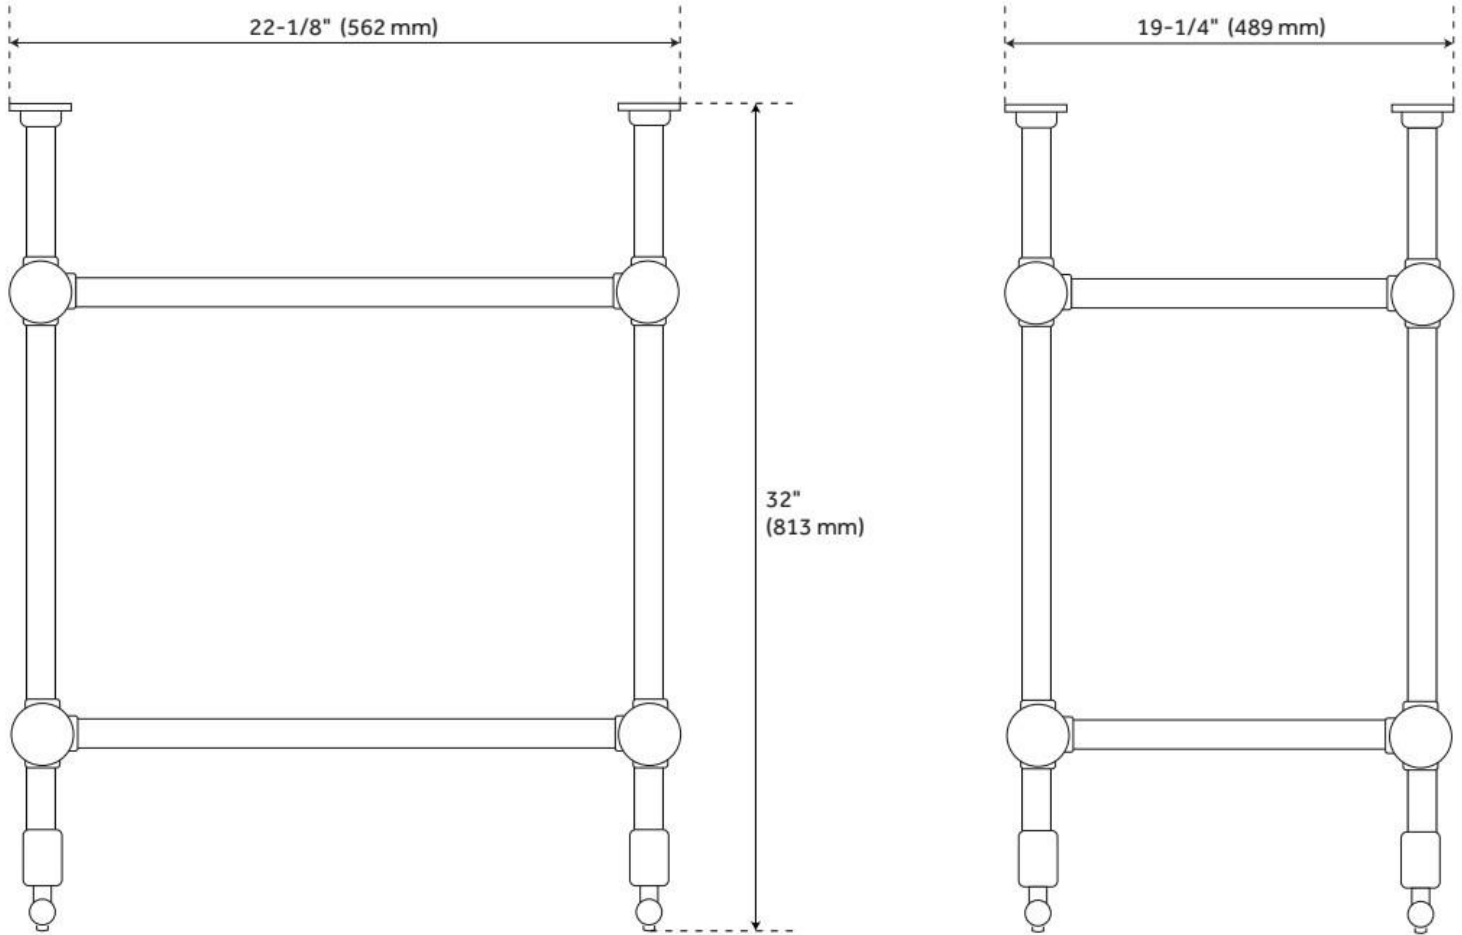

24" EASTCOTT CONSOLE SINK WITH MODERN TOP

SKU: 953615
Code: SHCTM24201

FEATURES

Material: Vitreous China
Product Finish: White
Installation Type: Console
Shape: Rectangle
Drain Placement: Center
Fits Drain Hole Size: 1-1/2"
Overflow Hole: Yes
Mounting Hardware Included: Yes

LISTED ID: SHCTM24201XX, SHCTM24208XX

ADDITIONAL FEATURES

- Includes counter top with integral sink and Stianless steel stand.

REVISED 7/12/2024

24" EASTCOTT CONSOLE SINK WITH MODERN TOP

SKU: 953615
Code: SHCTM24201

REVISED 7/12/2024

24" EASTCOTT CONSOLE SINK WITH MODERN TOP

SKU: 953615
Code: SHCTM24201

REVISED 7/12/2024