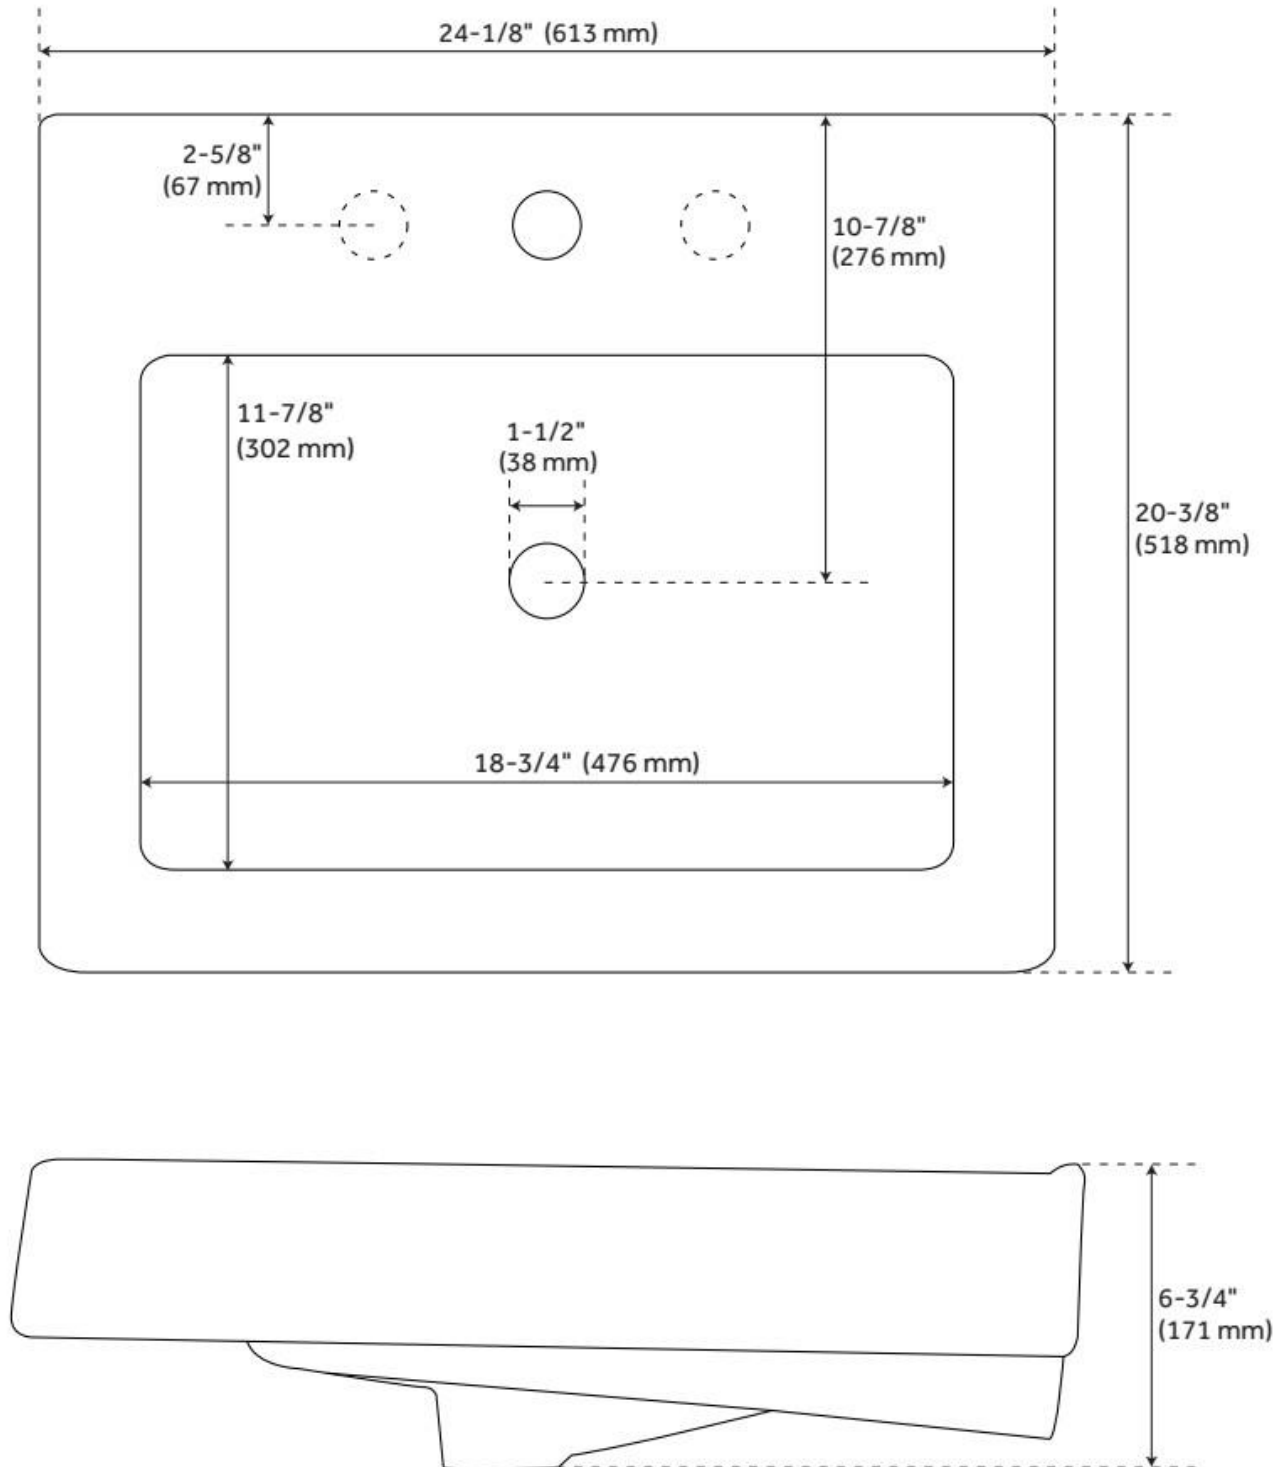

24" EASTCOTT CONSOLE SINK WITH MODERN TOP

SKU: 953615
Code: SHCTM24201

FEATURES

Material: Vitreous China
Product Finish: White
Installation Type: Console
Shape: Rectangle
Drain Placement: Center
Fits Drain Hole Size: 1-1/2"
Overflow Hole: Yes
Mounting Hardware Included: Yes

LISTED ID: SHCTM24201XX, SHCTM24208XX

ADDITIONAL FEATURES

- Includes counter top with integral sink and Stianless steel stand.

REVISED 7/12/2024

24" EASTCOTT CONSOLE SINK WITH MODERN TOP

SKU: 953615
Code: SHCTM24201

REVISED 7/12/2024

24" EASTCOTT CONSOLE SINK WITH MODERN TOP

SKU: 953615
Code: SHCTM24201

REVISED 7/12/2024