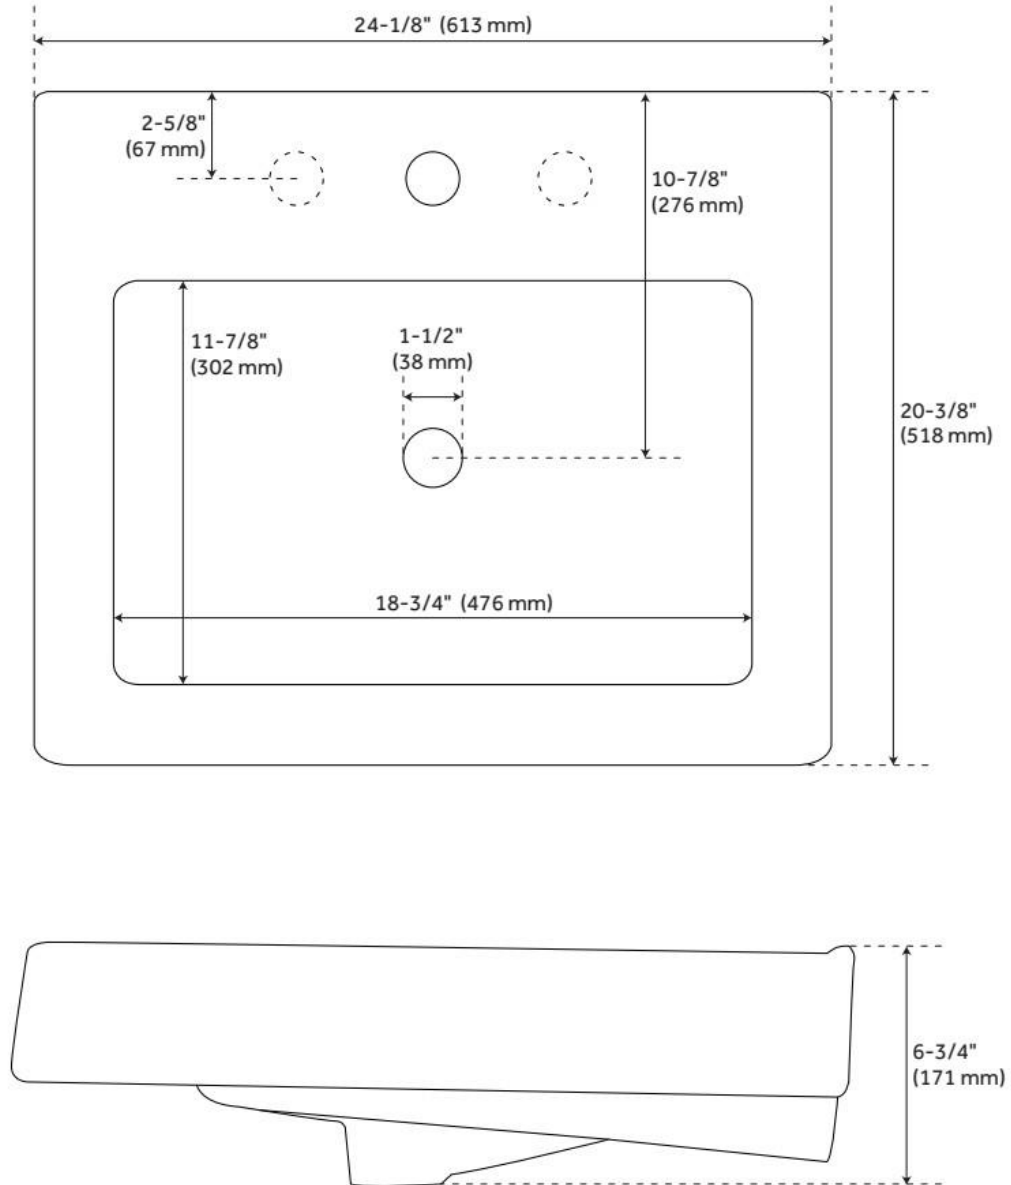

24" HALYARD CONSOLE SINK WITH MODERN TOP

SKU: 953616

Code: SHCTM24201, SH482414, SH482415

FEATURES

Material: Vitreous China

Product Finish: White

Installation Type: Console

Shape: Rectangle

Drain Placement: Center

Fits Drain Hole Size: 1-1/2"

Overflow Hole: Yes

Mounting Hardware Included: Yes

ASME A112.19.2/CSA B45.1, Massachusetts Accepted, LISTED ID: SHCTM24201XX, SHCTM24208XX

ADDITIONAL FEATURES

- Includes counter top with integral sink and Stianless steel stand.

REVISED 7/19/2024

24" HALYARD CONSOLE SINK WITH MODERN TOP

SKU: 953616

Code: SHCTM24201, SH482414, SH482415

REVISED 7/19/2024

24" HALYARD CONSOLE SINK WITH MODERN TOP