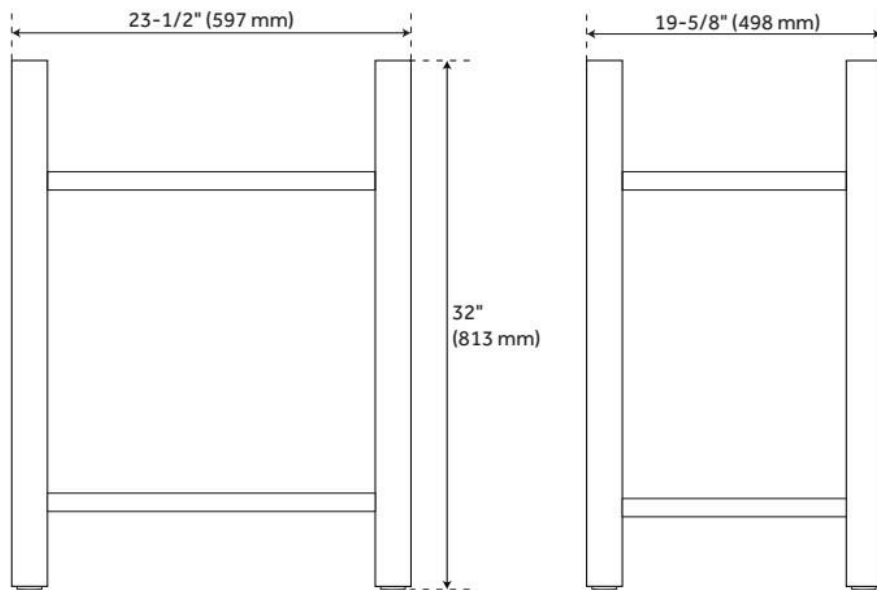

24" HALYARD CONSOLE SINK WITH MODERN TOP

SKU: 953616

Code: SHCTM24201, SH482414, SH482415

REVISED 7/19/2024