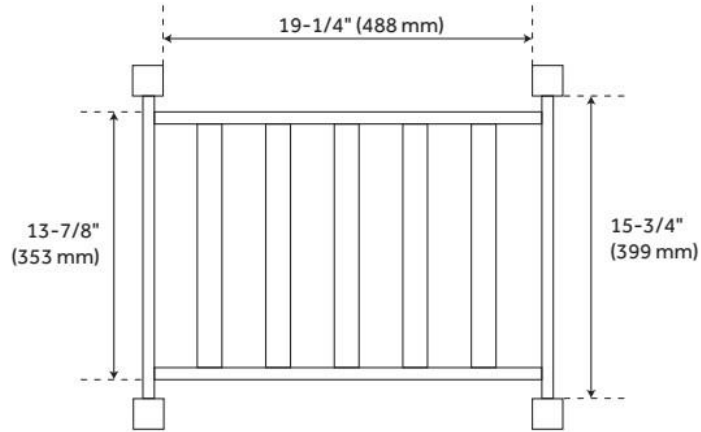

24" HALYARD CONSOLE SINK WITH MODERN TOP

SKU: 953616

Code: SHCTM24201, SH482414, SH482415

REVISED 7/19/2024