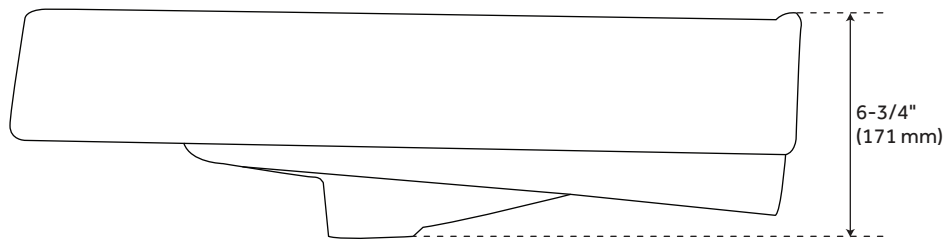

24" HALYARD CONSOLE SINK WITH MODERN TOP

SKU: 953616

Code: SHCTM24201, SH482414, SH482415

FEATURES

Installation Type: Wall Mount
Material: Vitreous China
Length: 24-1/8"
Width: 20-3/8"
Height: 35-1/2"
Sink Shape: Rectangle
Number of Basins: 1
Sink Installation: Integral
Overflow Hole: Yes
Basin Length: 18-3/4"
Basin Width: 11-7/8"
Basin Depth: 4-3/8"
Water Depth To Overflow: 3-3/8"
Rim Thickness: 2-1/2"
Fits Drain Hole Size: 1-1/2"
Exterior Treatment: Smooth
Interior Treatment: Smooth
Drain Included: No
Faucet Included: No
Stand Material: Stianless steel
Water Depth to Rim: 4-3/8"
Weight: 65

ASME A112.19.2/CSA B45.1
Massachusetts Accepted

REVISED 4/9/2024

24" HALYARD CONSOLE SINK WITH MODERN TOP

SKU: 953616

Code: SHCTM24201, SH482414, SH482415

ADDITIONAL FEATURES

- Includes counter top with integral sink and Stainless steel stand.

REVISED 4/9/2024

24" HALYARD CONSOLE SINK WITH MODERN TOP

SKU: 953616

CODE: SHCTM24201WH-100, SHCTM24208WH-100

All dimensions and specifications are nominal and may vary. Use actual products for accuracy in critical situations.