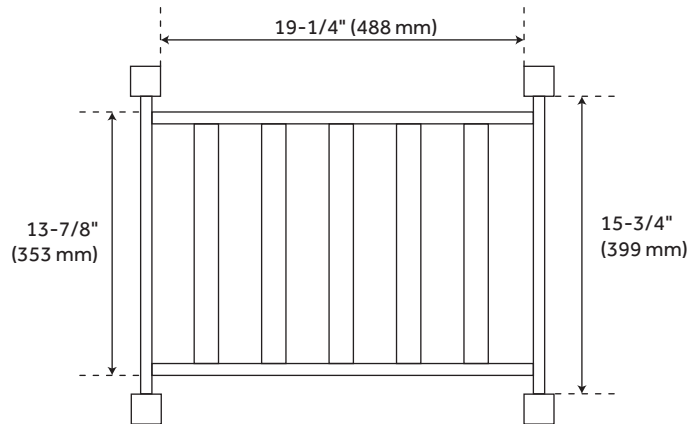

24" HALYARD CONSOLE SINK WITH MODERN TOP

SKU: 953616

Code: SHCTM24201, SH482414, SH482415

FEATURES

Installation Type: Wall Mount
Material: Vitreous China
Length: 24-1/8"
Width: 20-3/8"
Height: 35-1/2"
Sink Shape: Rectangle
Number of Basins: 1
Sink Installation: Integral
Overflow Hole: Yes
Basin Length: 18-3/4"
Basin Width: 11-7/8"
Basin Depth: 4-3/8"
Water Depth To Overflow: 3-3/8"
Rim Thickness: 2-1/2"
Fits Drain Hole Size: 1-1/2"
Exterior Treatment: Smooth
Interior Treatment: Smooth
Drain Included: No
Faucet Included: No
Stand Material: Stianless steel
Water Depth to Rim: 4-3/8"
Weight: 65

REVISED 4/9/2024

24" HALYARD CONSOLE SINK WITH MODERN TOP

SKU: 953616

CODE: SHCTM24201WH-100, SHCTM24208WH-100

All dimensions and specifications are nominal and may vary. Use actual products for accuracy in critical situations.

24" HALYARD CONSOLE SINK STAND

SKU: 953616

CODE: SHCTM24201WH-100, SHCTM24208WH-100

All dimensions and specifications are nominal and may vary. Use actual products for accuracy in critical situations.