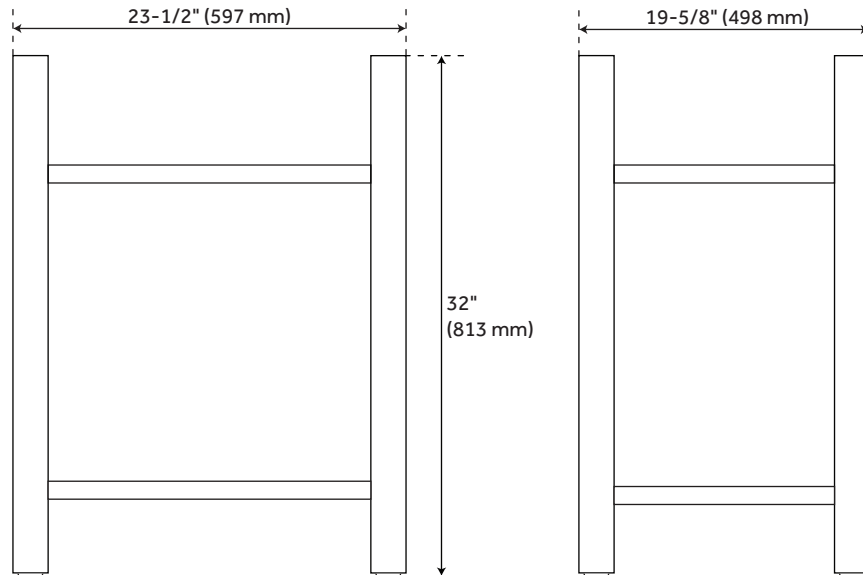

24" HALYARD CONSOLE SINK WITH MODERN TOP

SKU: 953616

Code: SHCTM24201, SH482414, SH482415

FEATURES

Installation Type: Wall Mount
Material: Vitreous China
Length: 24-1/8"
Width: 20-3/8"
Height: 35-1/2"
Sink Shape: Rectangle
Number of Basins: 1
Sink Installation: Integral
Overflow Hole: Yes
Basin Length: 18-3/4"
Basin Width: 11-7/8"
Basin Depth: 4-3/8"
Water Depth To Overflow: 3-3/8"
Rim Thickness: 2-1/2"
Fits Drain Hole Size: 1-1/2"
Exterior Treatment: Smooth
Interior Treatment: Smooth
Drain Included: No
Faucet Included: No
Stand Material: Stianless steel
Water Depth to Rim: 4-3/8"
Weight: 65

REVISED 4/9/2024

24" HALYARD CONSOLE SINK WITH MODERN TOP

SKU: 953616

CODE: SHCTM24201WH-100, SHCTM24208WH-100

All dimensions and specifications are nominal and may vary. Use actual products for accuracy in critical situations.

24" HALYARD CONSOLE SINK STAND

SKU: 953616

CODE: SHCTM24201WH-100, SHCTM24208WH-100

All dimensions and specifications are nominal and may vary. Use actual products for accuracy in critical situations.