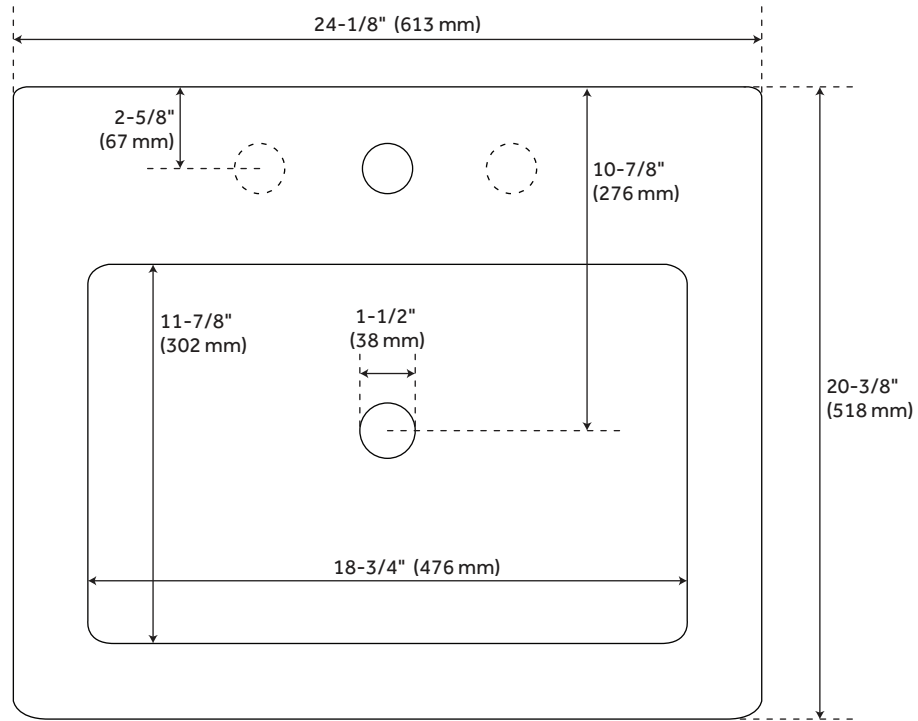

24" HALYARD CONSOLE SINK WITH MODERN TOP

SKU: 953616

Code: SHCTM24201, SH482414, SH482415

FEATURES

Installation Type: Wall Mount
Material: Vitreous China
Length: 24-1/8"
Width: 20-3/8"
Height: 35-1/2"
Sink Shape: Rectangle
Number of Basins: 1
Sink Installation: Integral
Overflow Hole: Yes
Basin Length: 18-3/4"
Basin Width: 11-7/8"
Basin Depth: 4-3/8"
Water Depth To Overflow: 3-3/8"
Rim Thickness: 2-1/2"
Fits Drain Hole Size: 1-1/2"
Exterior Treatment: Smooth
Interior Treatment: Smooth
Drain Included: No
Faucet Included: No
Stand Material: Stianless steel
Water Depth to Rim: 4-3/8"
Weight: 65

ASME A112.19.2/CSA B45.1
Massachusetts Accepted

REVISED 4/9/2024

24" HALYARD CONSOLE SINK WITH MODERN TOP

SKU: 953616

Code: SHCTM24201, SH482414, SH482415

ADDITIONAL FEATURES

- Includes counter top with integral sink and Stainless steel stand.

REVISED 4/9/2024

24" HALYARD CONSOLE SINK WITH MODERN TOP

SKU: 953616

CODE: SHCTM24201WH-100, SHCTM24208WH-100

All dimensions and specifications are nominal and may vary. Use actual products for accuracy in critical situations.

24" HALYARD CONSOLE SINK STAND

SKU: 953616

CODE: SHCTM24201WH-100, SHCTM24208WH-100

All dimensions and specifications are nominal and may vary. Use actual products for accuracy in critical situations.